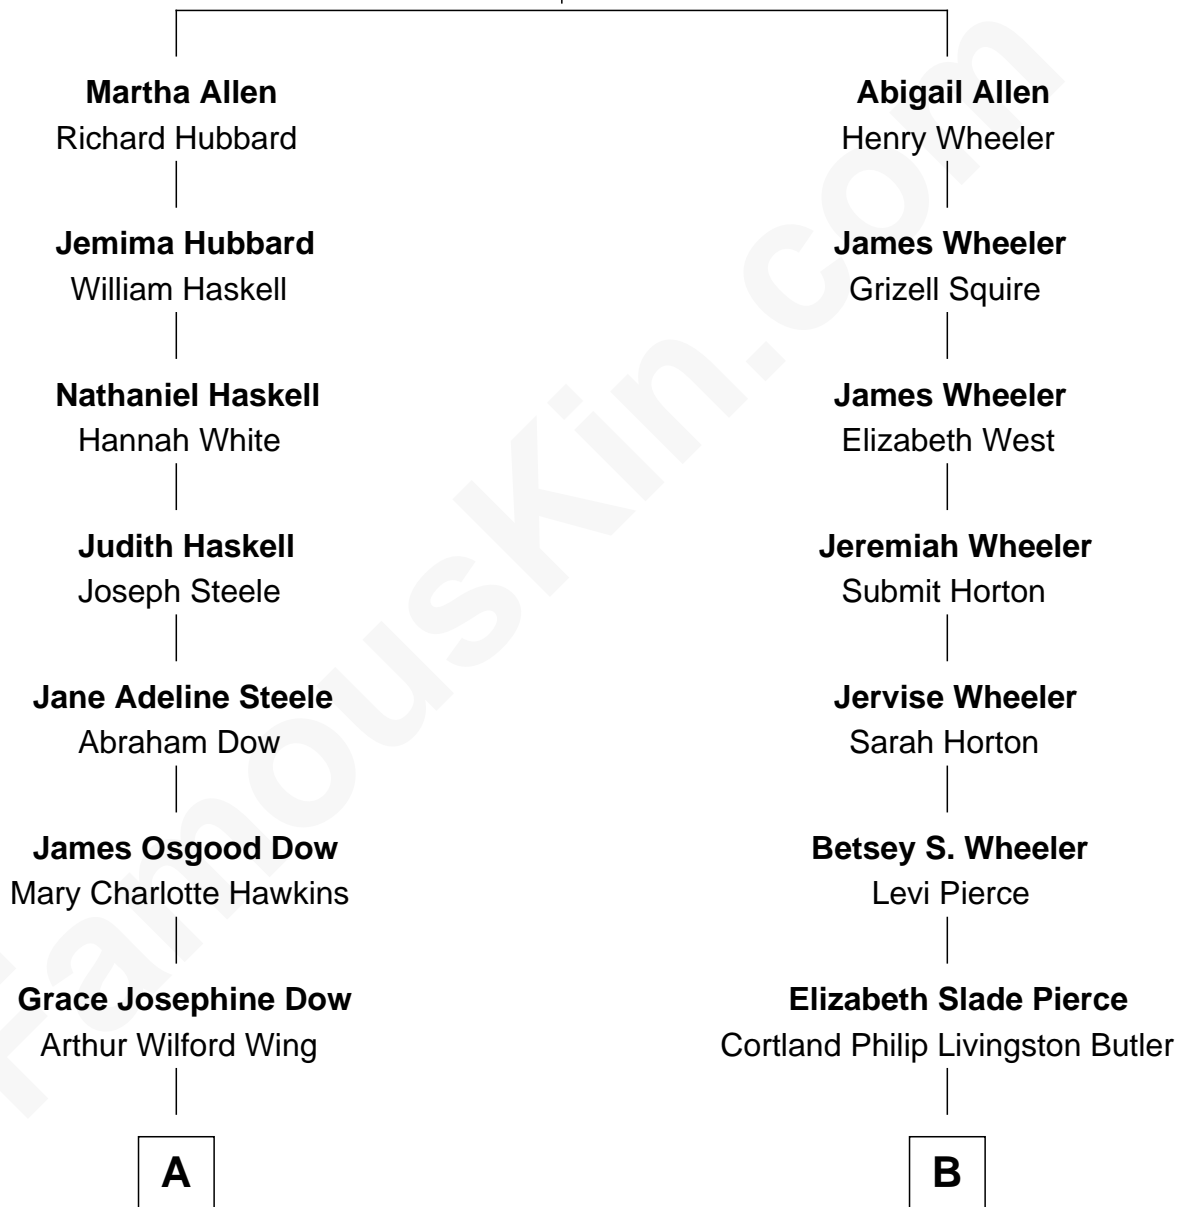

FamousKin.com

Relationship Chart of

Grace Slick

Singer, Songwriter - Jefferson Airplane

8th cousin 3 times removed of

George W. Bush
43rd U.S. President

William Allen
Ann Goodale

A

Ivan Wilford Wing

Virginia Barnett

Grace Slick

Singer, Songwriter - Jefferson Airplane

B

Mary Elizabeth Butler

Robert Emmet Sheldon

Flora Sheldon

Samuel Prescott Bush

Prescott Sheldon Bush

Dorothy Wear Walker

George Herbert Walker Bush

Barbara Pierce

George W. Bush

43rd U.S. President

FamousKin.com