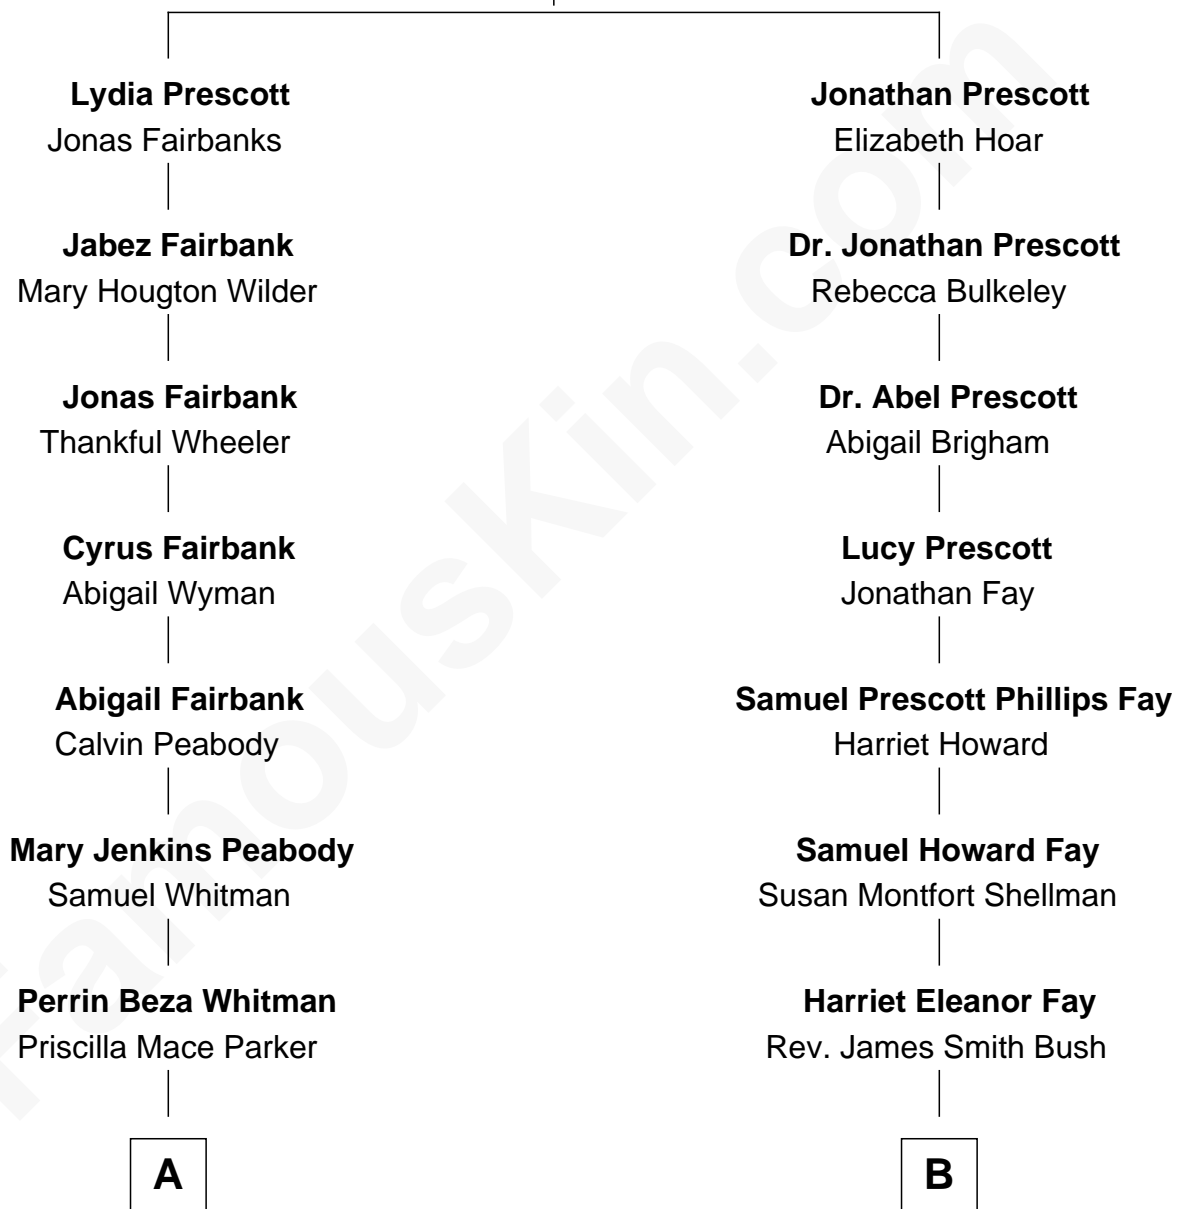

FamousKin.com Relationship Chart of

Grace Slick

Singer, Songwriter - Jefferson Airplane

10th cousin of

George W. Bush

43rd U.S. President

John Prescott
Mary Gawkroger-Platts

A

Elizabeth Auzelia Whitman

Henry Kelso Barnett

Marcus Whitman Barnett

Mary Sue Neill

Virginia Barnett

Ivan Wilford Wing

Grace Slick

Singer, Songwriter - Jefferson Airplane

B

Samuel Prescott Bush

Flora Sheldon

Prescott Sheldon Bush

Dorothy Wear Walker

George Herbert Walker Bush

Barbara Pierce

George W. Bush