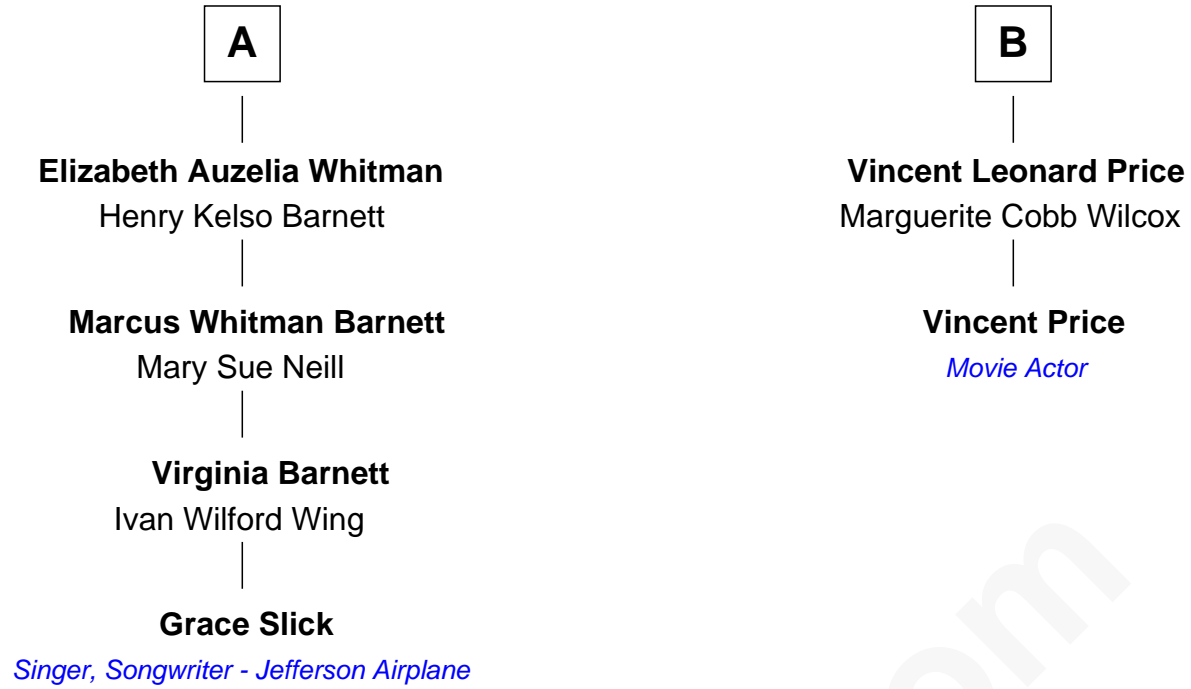

FamousKin.com