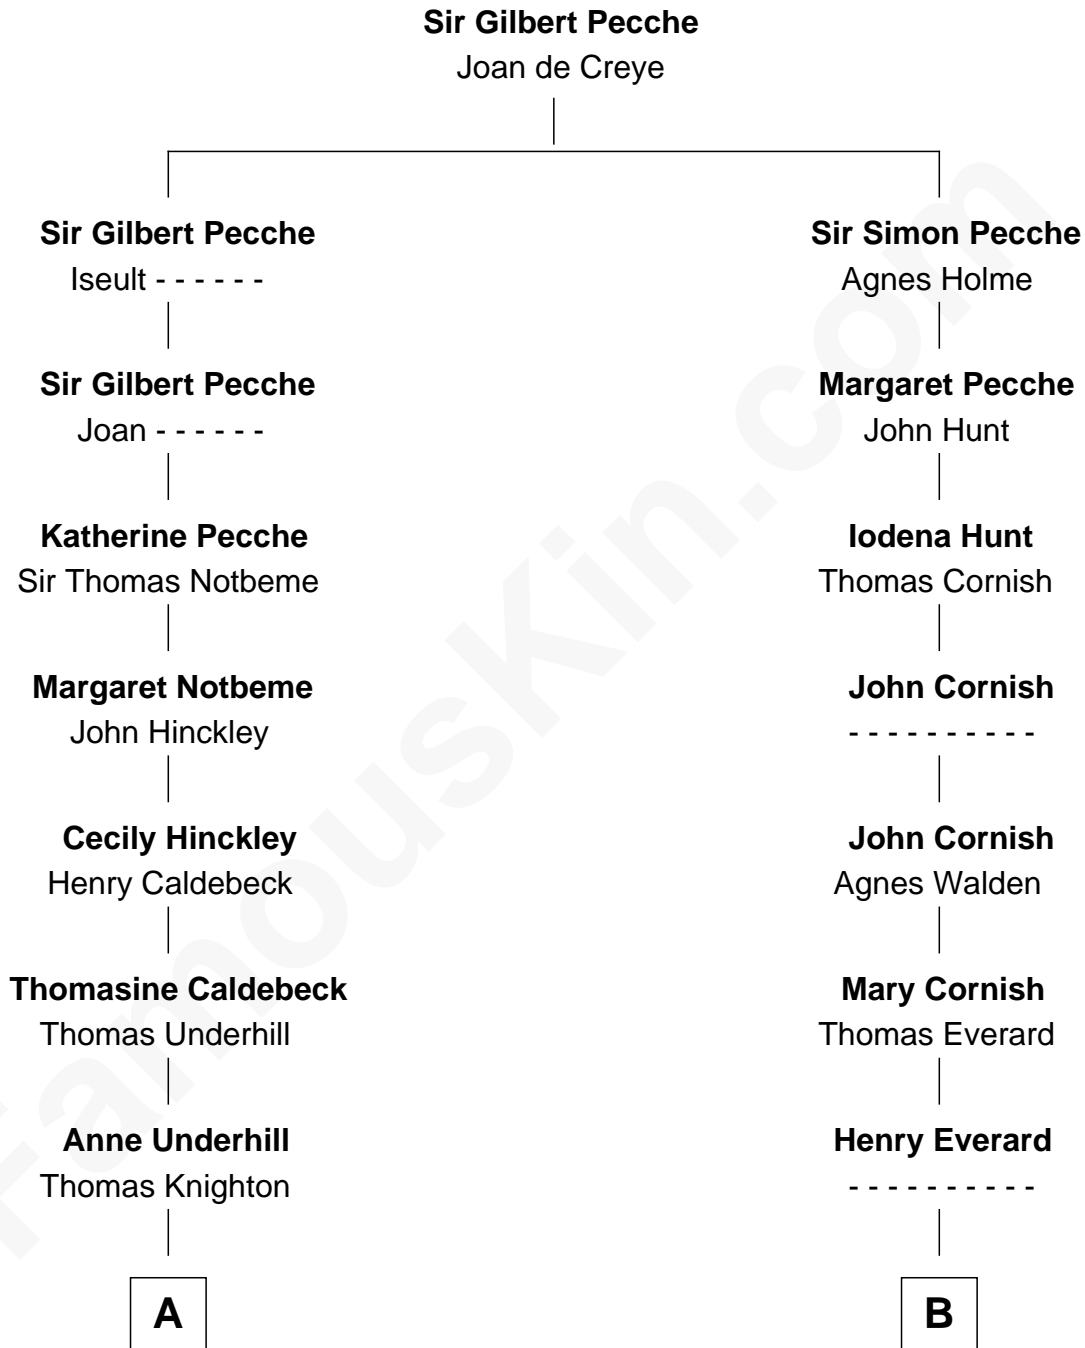

FamousKin.com

Relationship Chart of

Grace Slick

Singer, Songwriter - Jefferson Airplane

16th cousin 5 times removed of

Eliphalet Remington

Founder of Remington Arms Company

C

—
Jane Adeline Steele

Abraham Dow

—
James Osgood Dow

Mary Charlotte Hawkins

—
Grace Josephine Dow

Arthur Wilford Wing

—
Ivan Wilford Wing

Virginia Barnett

—
Grace Slick

Singer, Songwriter - Jefferson Airplane

FamousKin.com