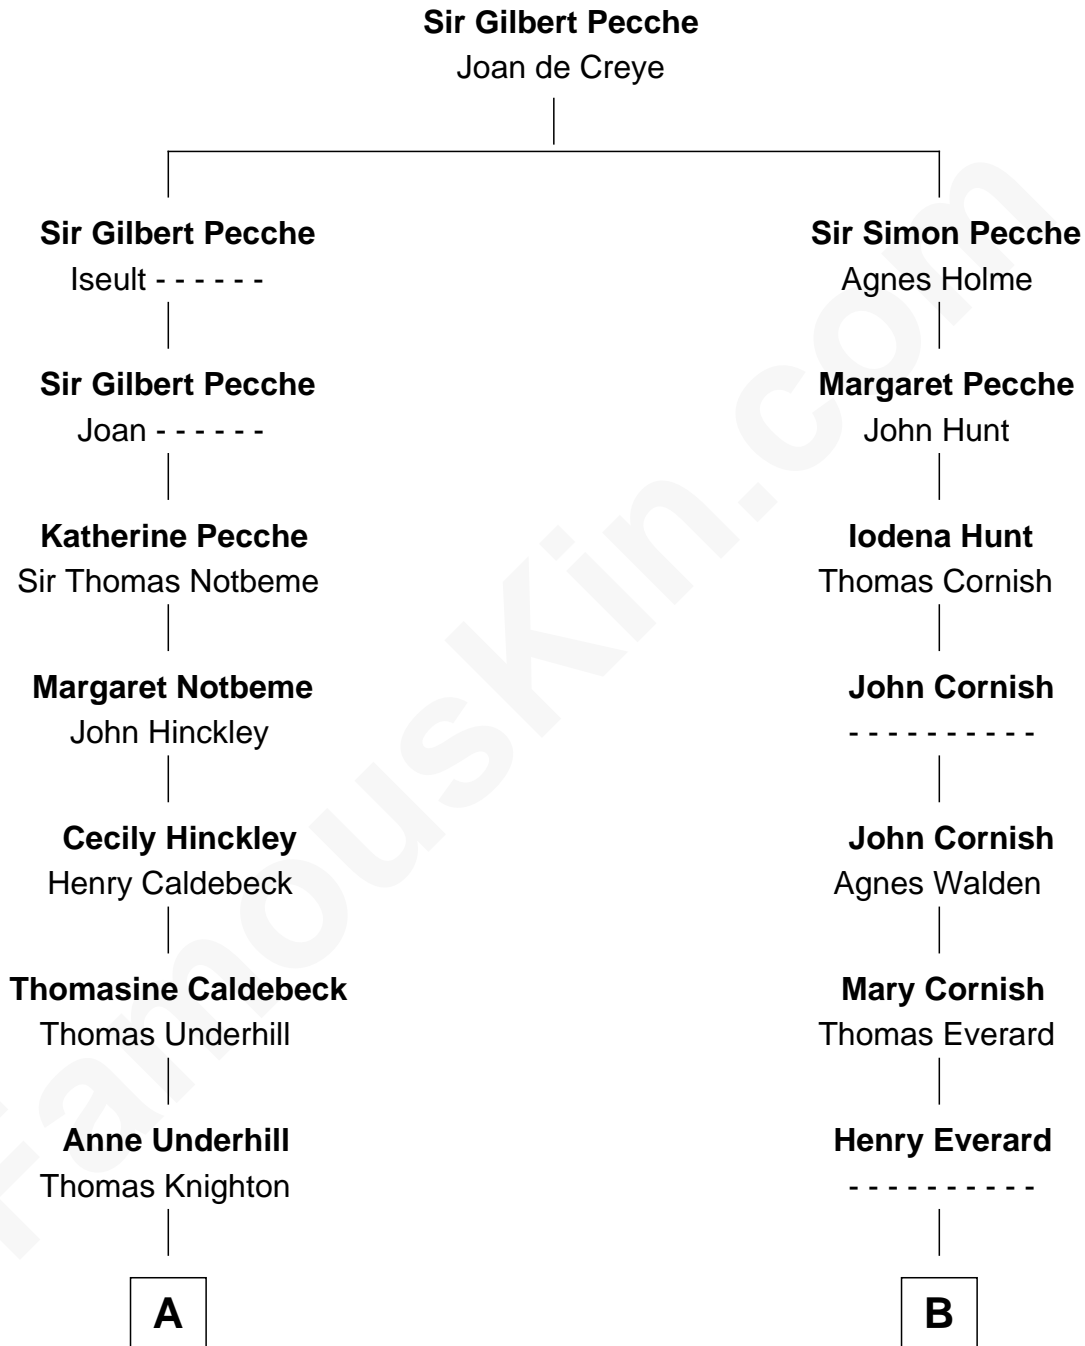

FamousKin.com

Relationship Chart of

Grace Slick

Singer, Songwriter - Jefferson Airplane

19th cousin 2 times removed of

Calvin Coolidge
30th U.S. President

C

Jane Adeline Steele

Abraham Dow

James Osgood Dow

Mary Charlotte Hawkins

Grace Josephine Dow

Arthur Wilford Wing

Ivan Wilford Wing

Virginia Barnett

Grace Slick