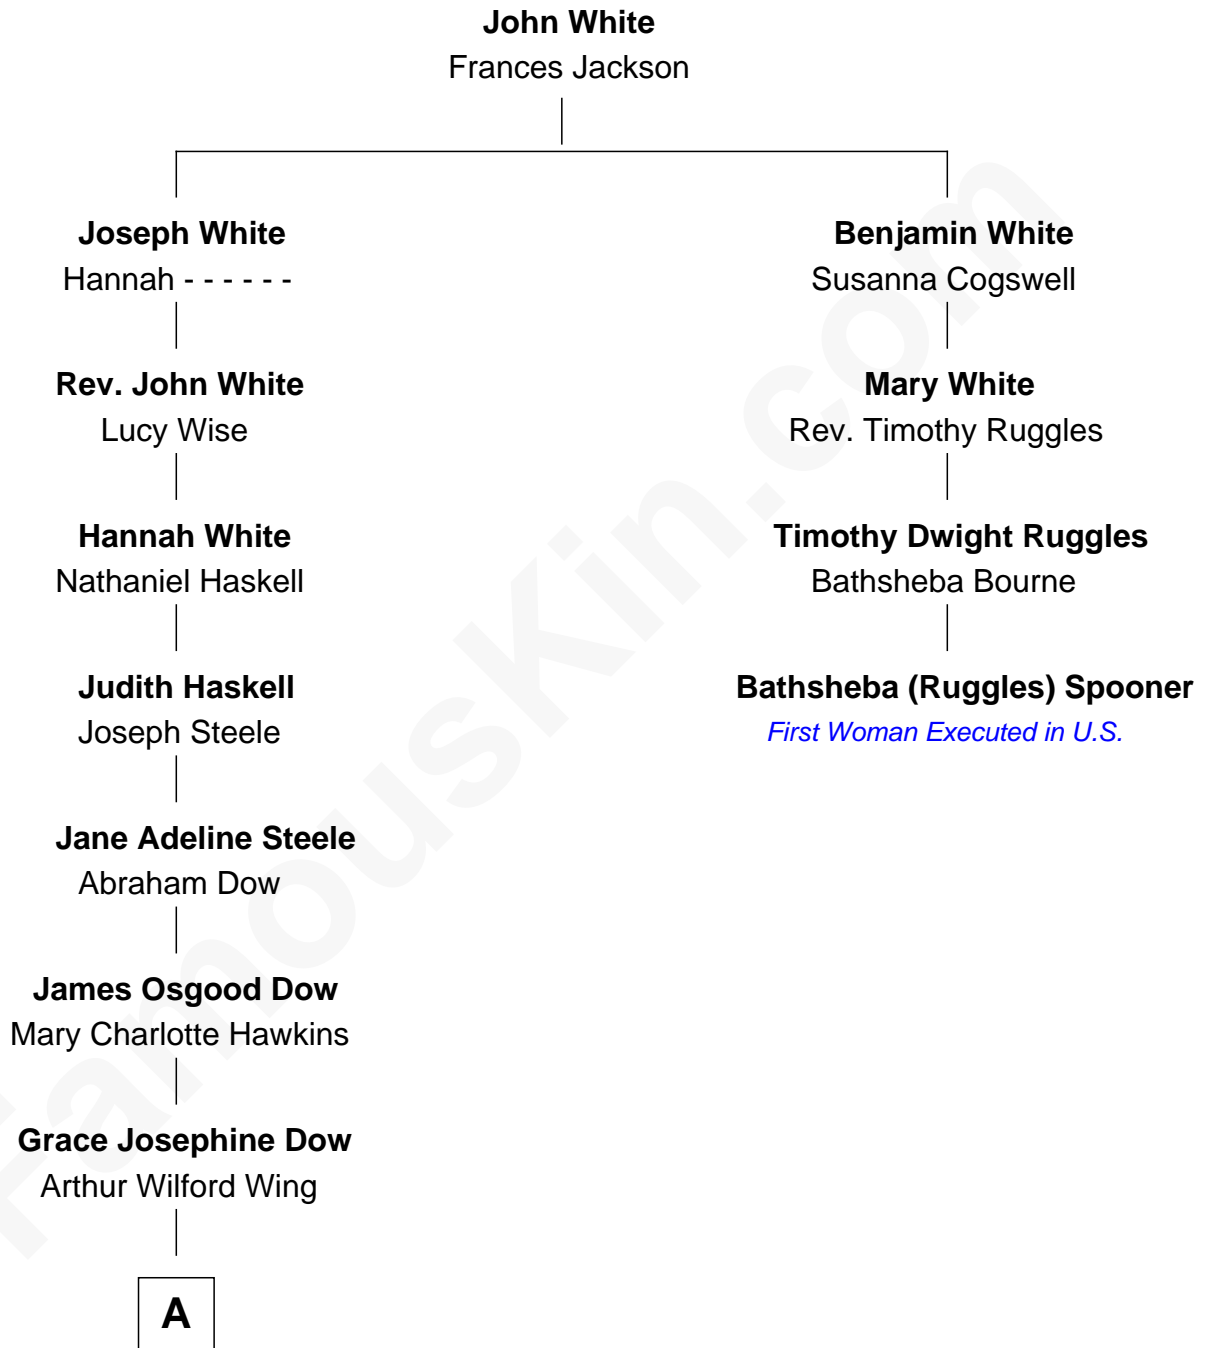

FamousKin.com

Relationship Chart of

Grace Slick

Singer, Songwriter - Jefferson Airplane

3rd cousin 5 times removed of

Bathsheba (Ruggles) Spooner

First woman executed for murder in U.S. by non-British government

A

|
Ivan Wilford Wing

Virginia Barnett

|
Grace Slick

Singer, Songwriter - Jefferson Airplane

FamousKin.com