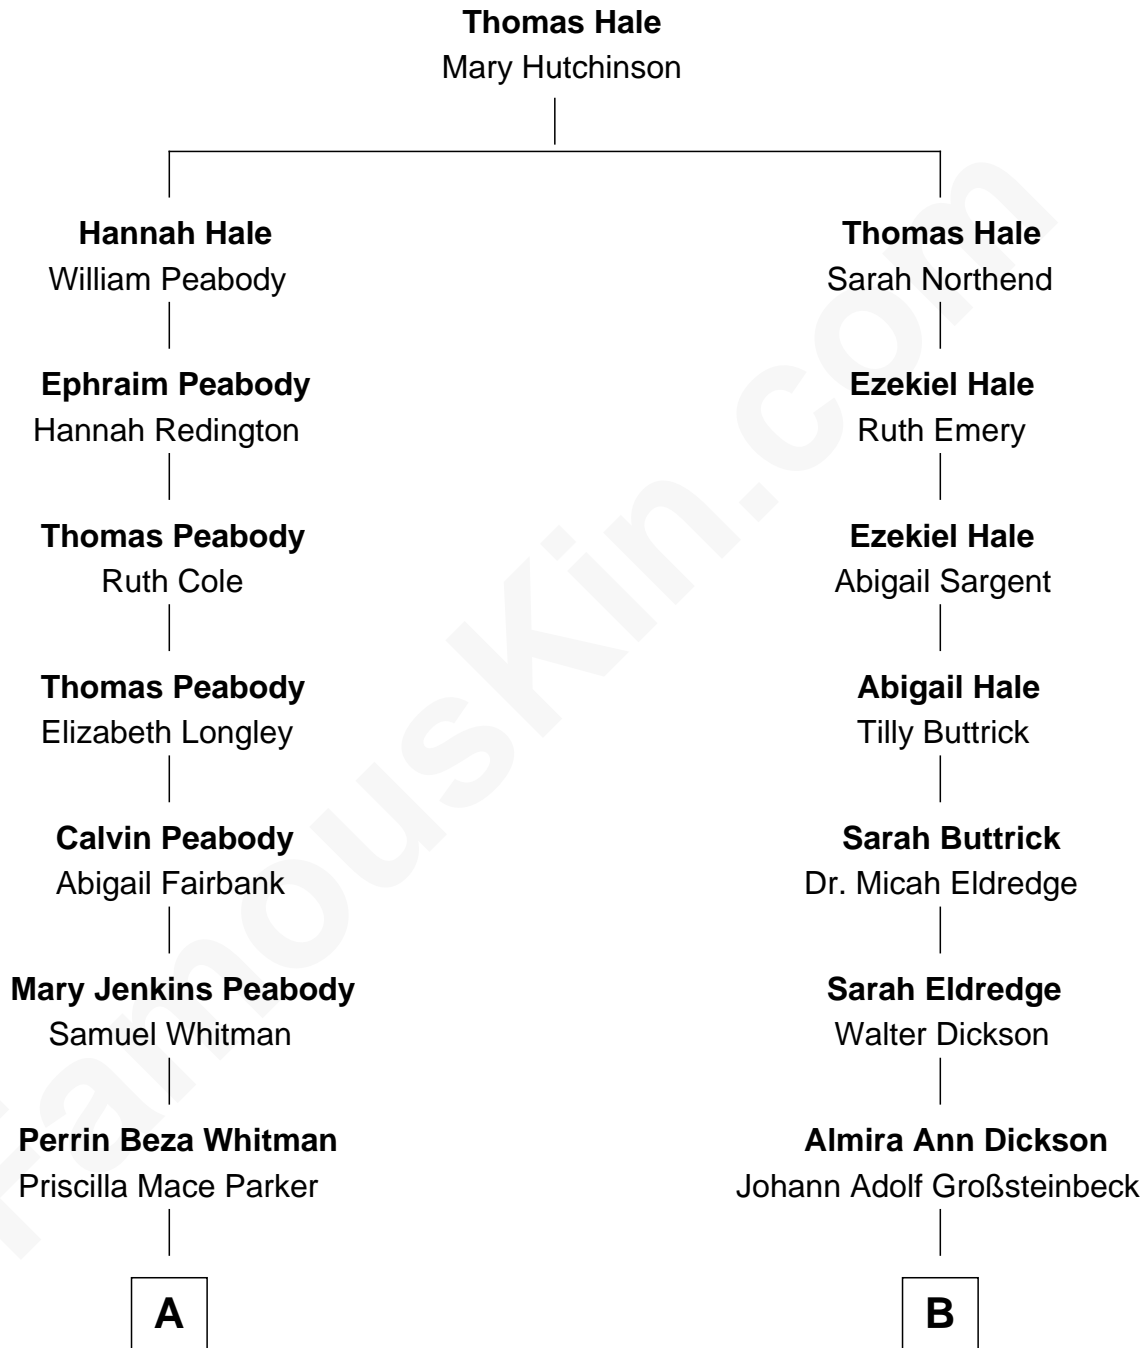

FamousKin.com

Relationship Chart of

Grace Slick

Singer, Songwriter - Jefferson Airplane

8th cousin 2 times removed of

John Steinbeck

Author of *The Grapes of Wrath*

A

Elizabeth Auzelia Whitman

Henry Kelso Barnett

Marcus Whitman Barnett

Mary Sue Neill

Virginia Barnett

Ivan Wilford Wing

Grace Slick

Singer, Songwriter - Jefferson Airplane