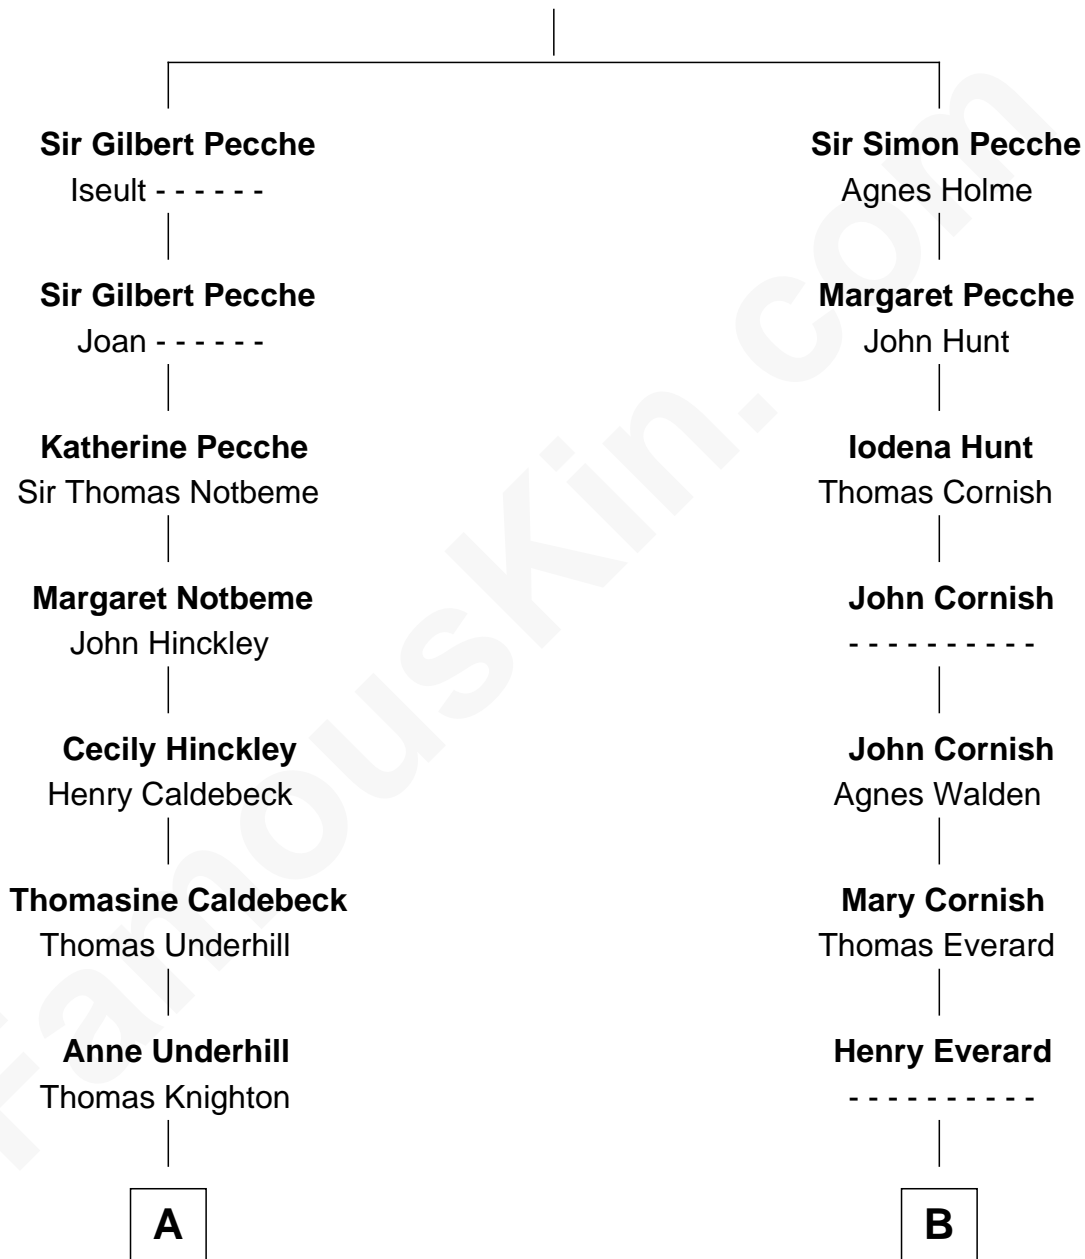

# FamousKin.com Relationship Chart of

**Grace Slick**

*Singer, Songwriter - Jefferson Airplane*

21st cousin of

**Bill Gates**

*Founder of Microsoft*

**Sir Gilbert Pecche**

Joan de Creye

**C**

**Jane Adeline Steele**

Abraham Dow

**James Osgood Dow**

Mary Charlotte Hawkins

**Grace Josephine Dow**

Arthur Wilford Wing

**Ivan Wilford Wing**

Virginia Barnett

**Grace Slick**

*Singer, Songwriter - Jefferson Airplane*

**D**

**Louise Marie Woodworth**

Thomas George Maxwell

**James W. Maxwell**

Belle Oakley