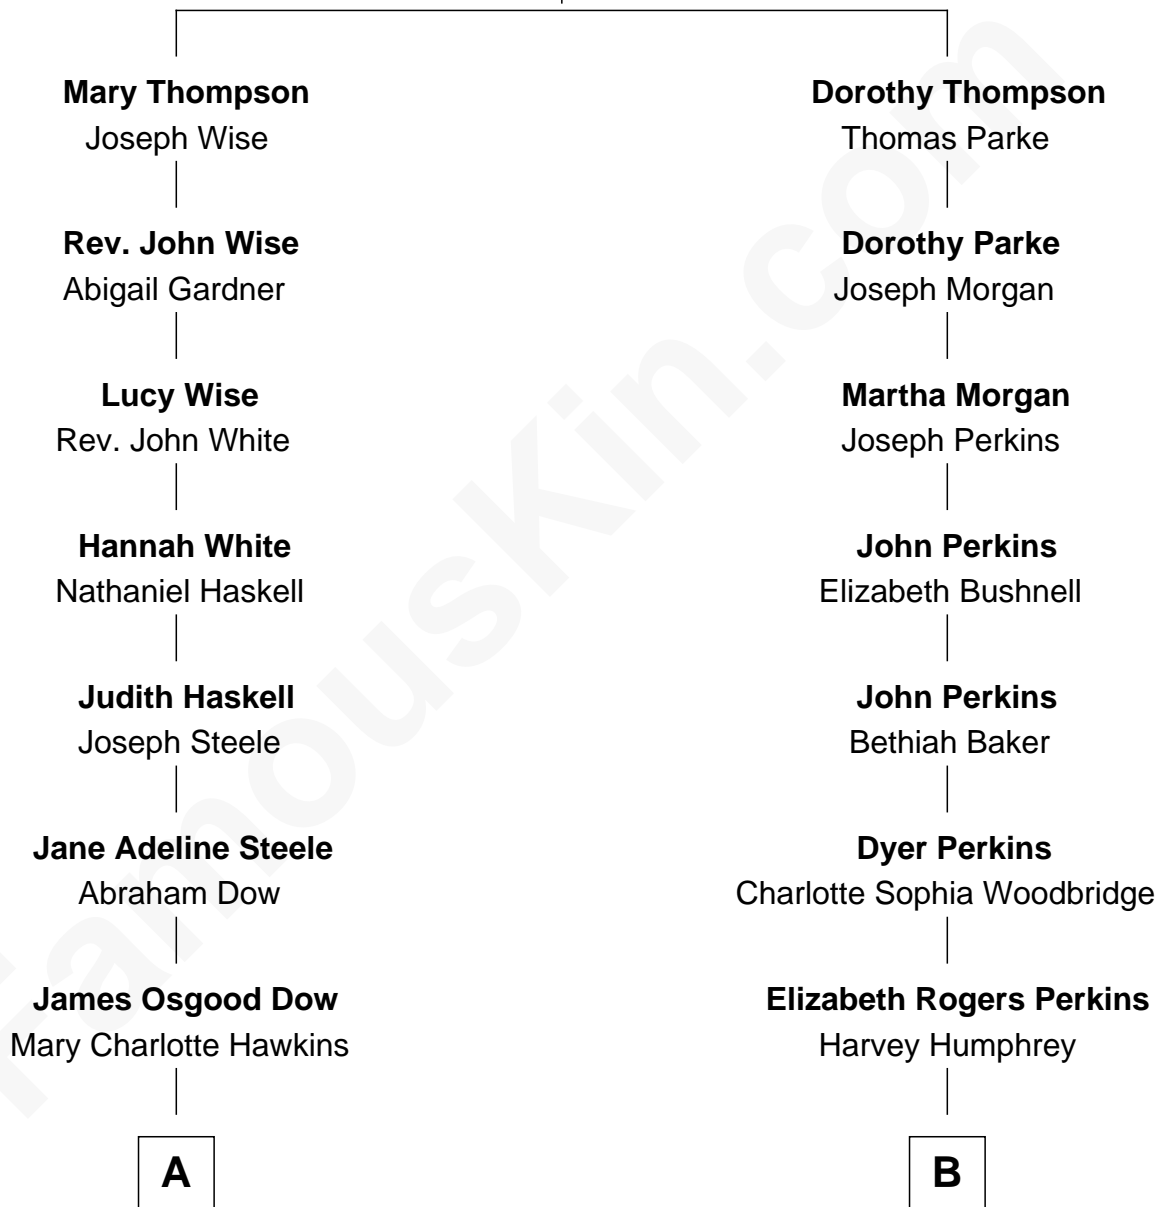

FamousKin.com

Relationship Chart of

Grace Slick

Singer, Songwriter - Jefferson Airplane

9th cousin of

Humphrey Bogart

Movie Actor

John Thompson

Alice Freeman

A

Grace Josephine Dow

Arthur Wilford Wing

Ivan Wilford Wing

Virginia Barnett

Grace Slick

Singer, Songwriter - Jefferson Airplane