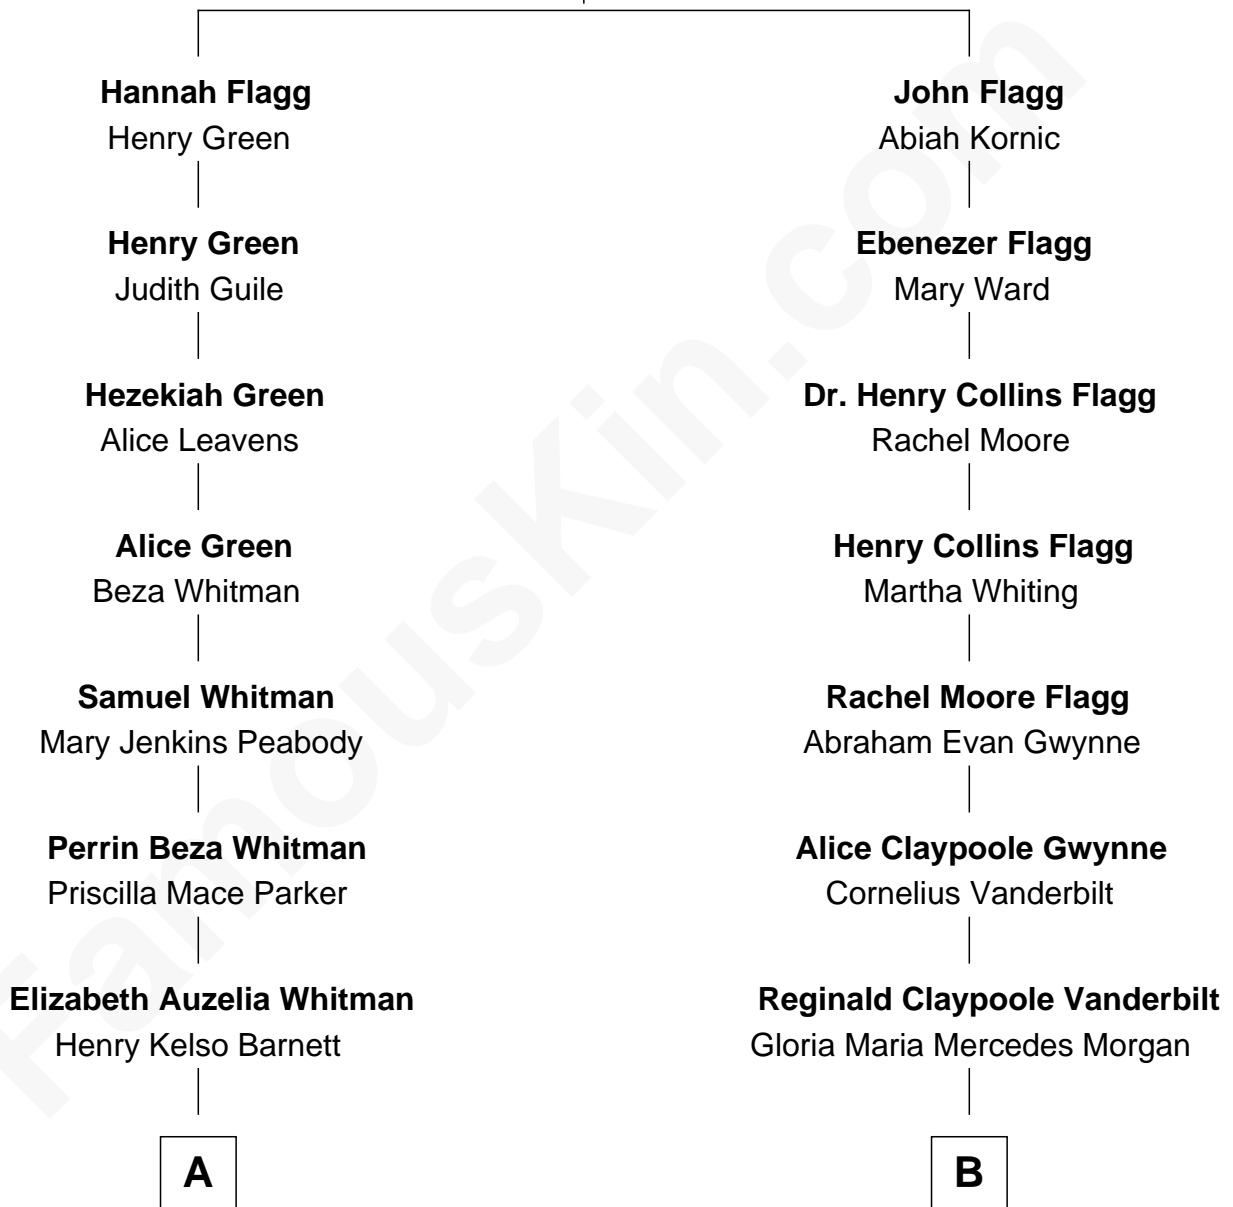

FamousKin.com

Relationship Chart of

Grace Slick

Singer, Songwriter - Jefferson Airplane

8th cousin 1 time removed of

Anderson Cooper
Television Journalist

Gershom Flagg
Hannah Leffingwell

A

Marcus Whitman Barnett

Mary Sue Neill

Virginia Barnett

Ivan Wilford Wing

Grace Slick

Singer, Songwriter - Jefferson Airplane

B

Gloria Laura Morgan Vanderbilt