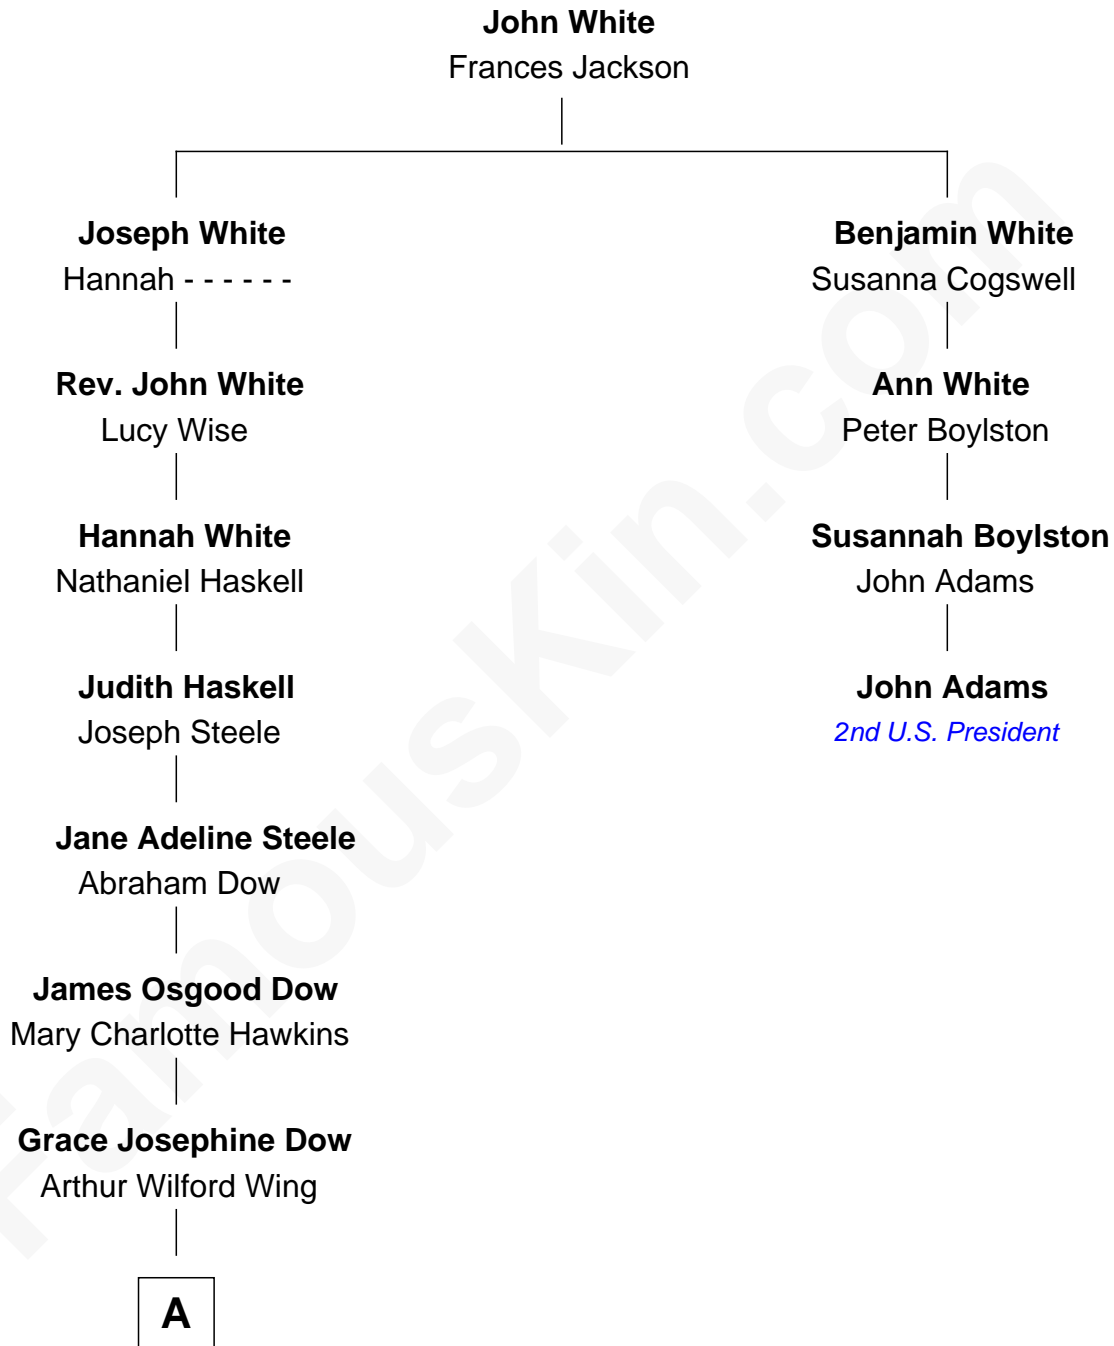

FamousKin.com

Relationship Chart of

Grace Slick

Singer, Songwriter - Jefferson Airplane

3rd cousin 5 times removed of

John Adams

2nd U.S. President and Signer of the Declaration of Independence

A

Ivan Wilford Wing

Virginia Barnett

Grace Slick

Singer, Songwriter - Jefferson Airplane

FamousKin.com