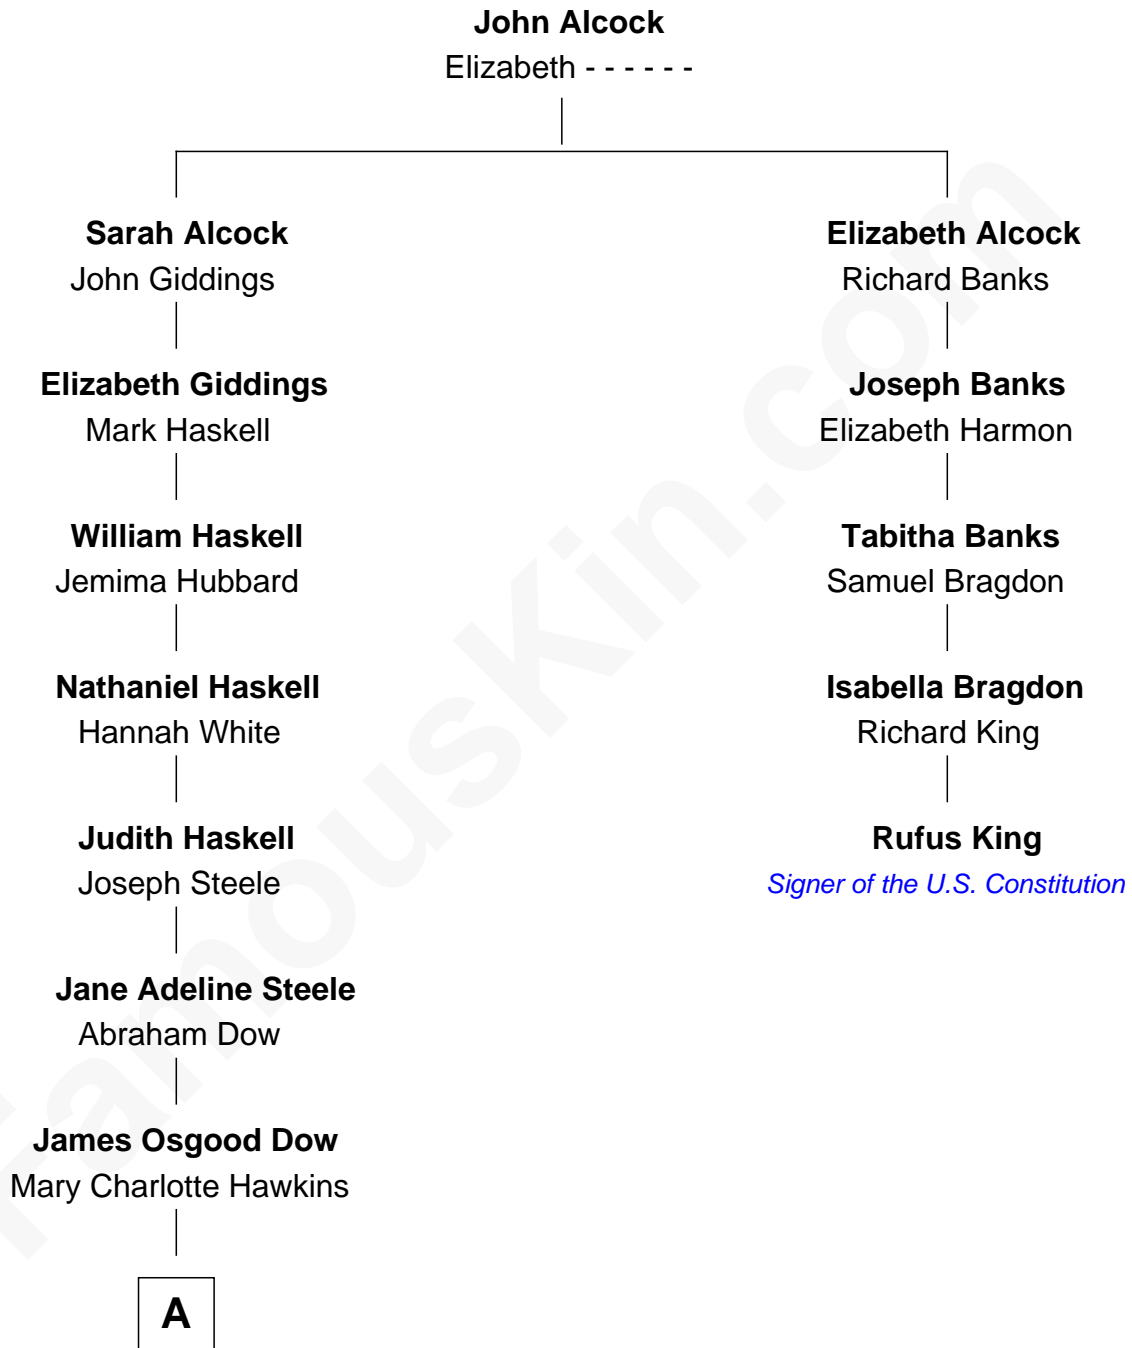

FamousKin.com

Relationship Chart of

Grace Slick

Singer, Songwriter - Jefferson Airplane

4th cousin 5 times removed of

Rufus King

Signer of the U.S. Constitution

A

—
Grace Josephine Dow

Arthur Wilford Wing

—
Ivan Wilford Wing

Virginia Barnett

—
Grace Slick

Singer, Songwriter - Jefferson Airplane

FamousKin.com