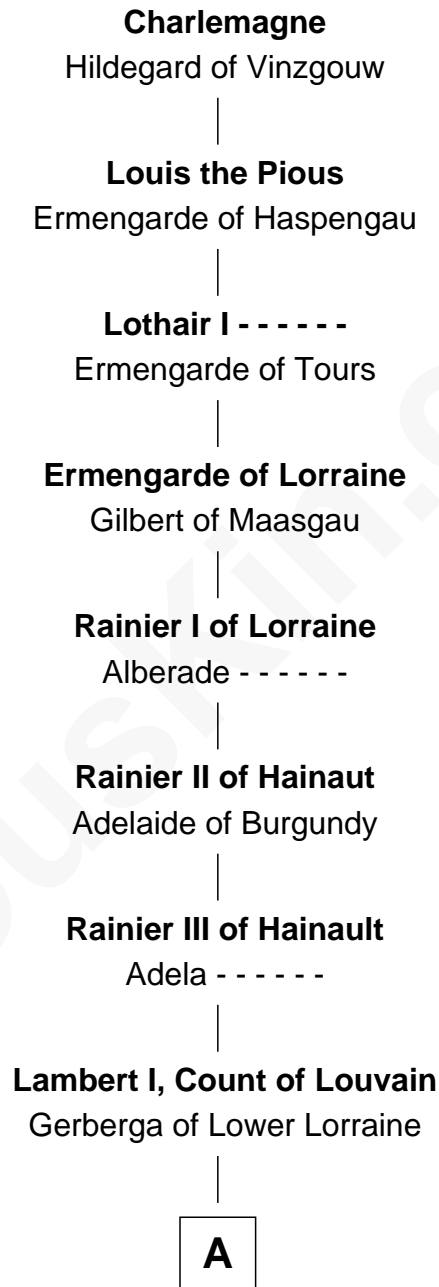

FamousKin.com Relationship Chart of

Grace Slick

Singer, Songwriter - Jefferson Airplane

36th Great-granddaughter of

Charlemagne

King of the Franks

A

Mathilde of Louvain
Eustace I of Boulogne

Lambert II of Lens
Adelaide of Normandy

Judith of Lens
Waltheof II of Northumbria

Maud of Northumberland
Simon I de St. Liz

Maud de St. Liz
Robert Fitzrichard

Sir Walter Fitzrobert
Maud de Lucy

Alice Fitzwalter
Gilbert Pecche