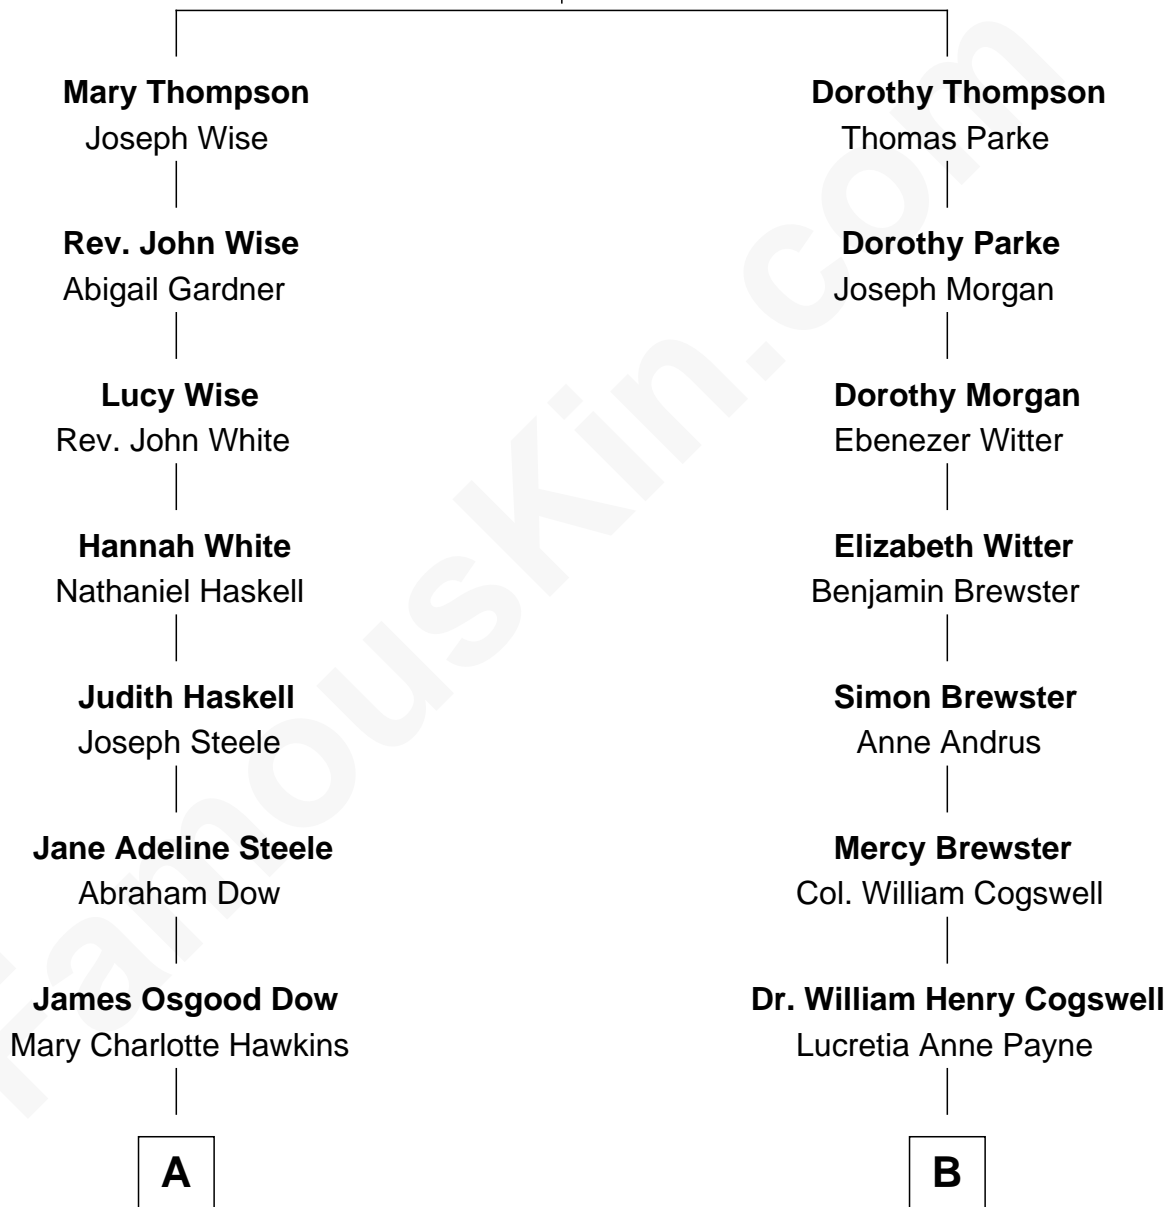

## Relationship Chart of

### Grace Slick

Singer, Songwriter - Jefferson Airplane

9th cousin 1 time removed of

**Thomas Pynchon**  
American Novelist

**John Thompson**  
Alice Freeman

**A**

**Grace Josephine Dow**

Arthur Wilford Wing

**Ivan Wilford Wing**

Virginia Barnett

**Grace Slick**

*Singer, Songwriter - Jefferson Airplane*

**B**

**Annie Payne Cogswell**

William Lyon Pynchon

**William Henry Chichele Pynchon**