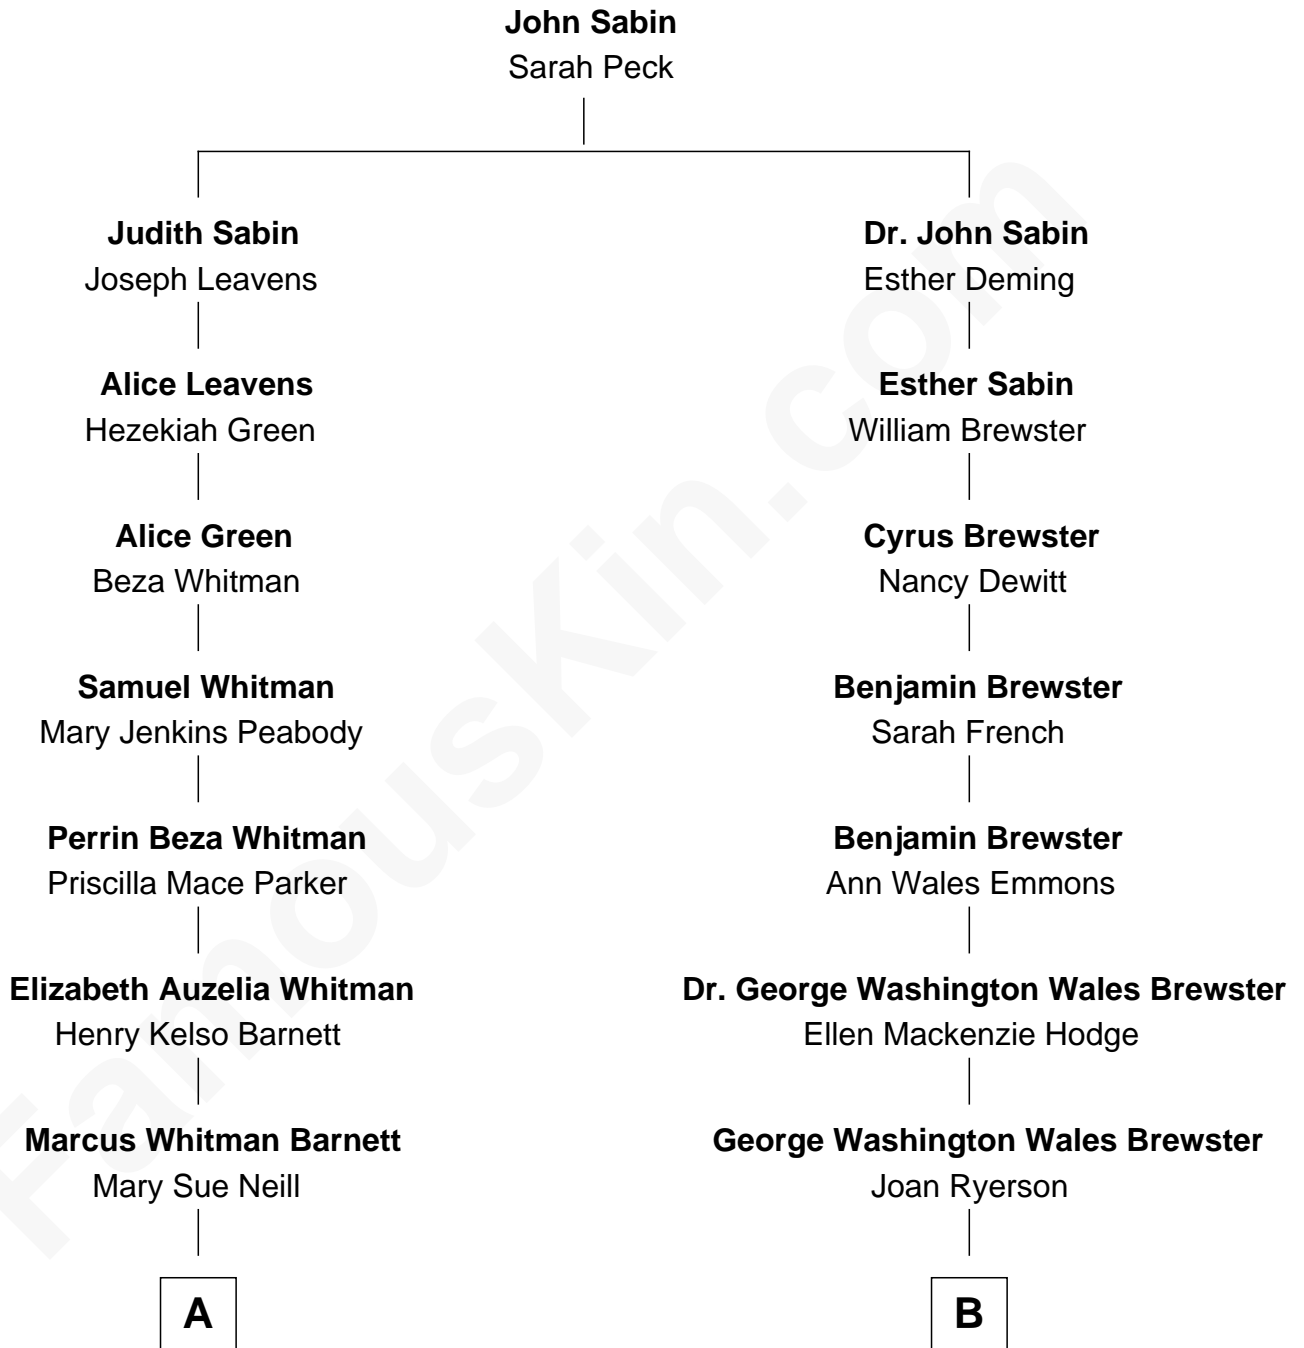

FamousKin.com

Relationship Chart of

Grace Slick

Singer, Songwriter - Jefferson Airplane

8th cousin of

Paget Brewster

TV Actress

A

Virginia Barnett
Ivan Wilford Wing

Grace Slick

Singer, Songwriter - Jefferson Airplane

B

Galen Brewster
Hathaway Tew

Paget Brewster

TV Actress

FamousKin.com