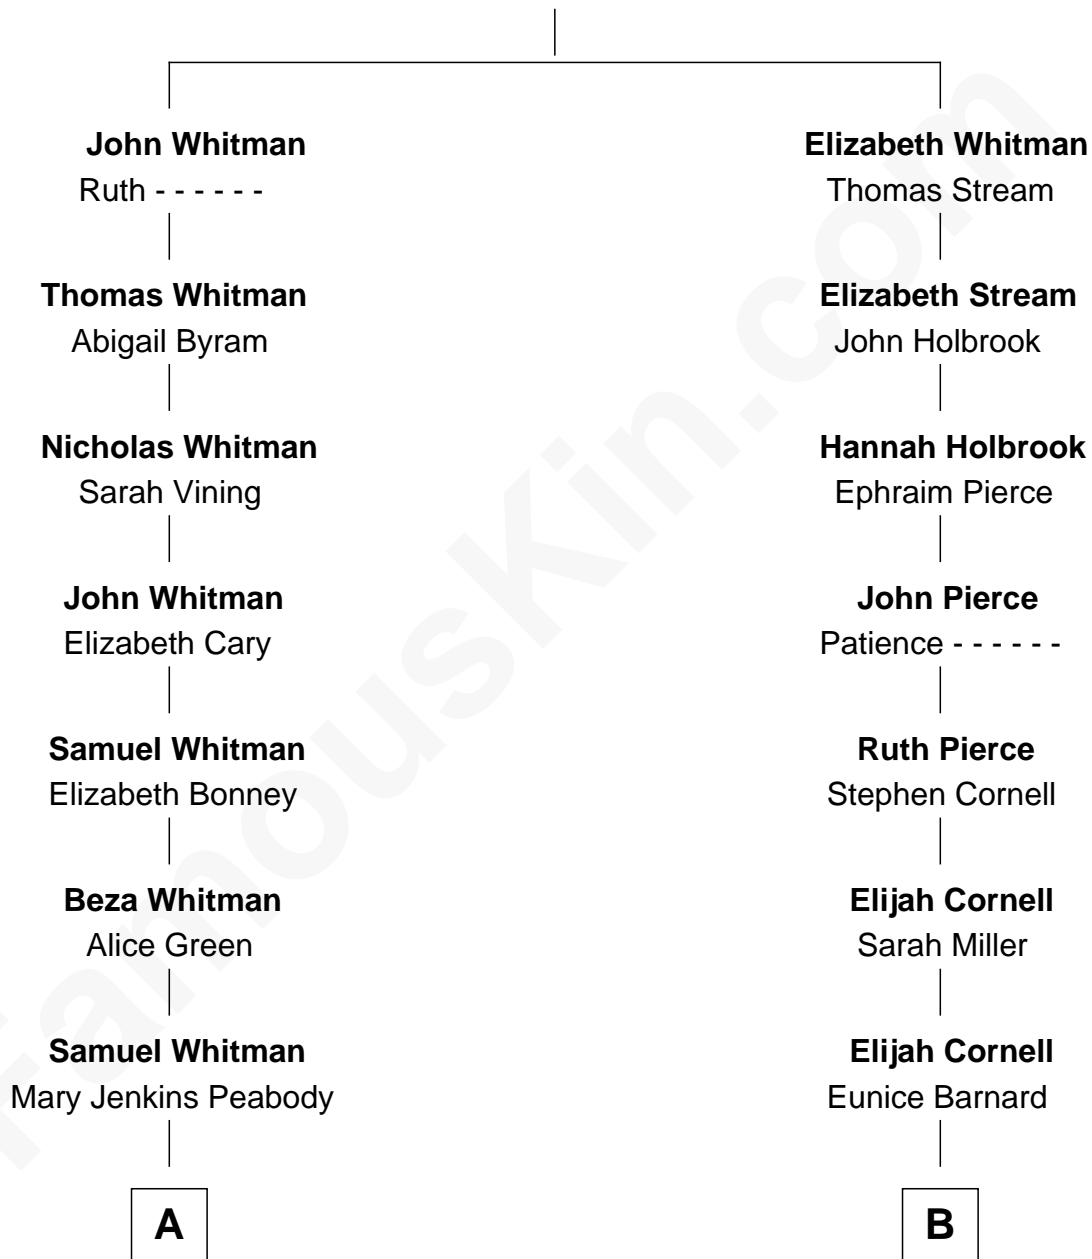

## Relationship Chart of

### Grace Slick

Singer, Songwriter - Jefferson Airplane

8th cousin 3 times removed of

**Alonzo B. Cornell**

25th Governor of New York

Richard Whitman

**A**

**Perrin Beza Whitman**  
Priscilla Mace Parker

**Elizabeth Auzelia Whitman**  
Henry Kelso Barnett

**Marcus Whitman Barnett**  
Mary Sue Neill

**Virginia Barnett**  
Ivan Wilford Wing

**Grace Slick**  
*Singer, Songwriter - Jefferson Airplane*

**B**

**Ezra Cornell**  
Mary Ann Wood