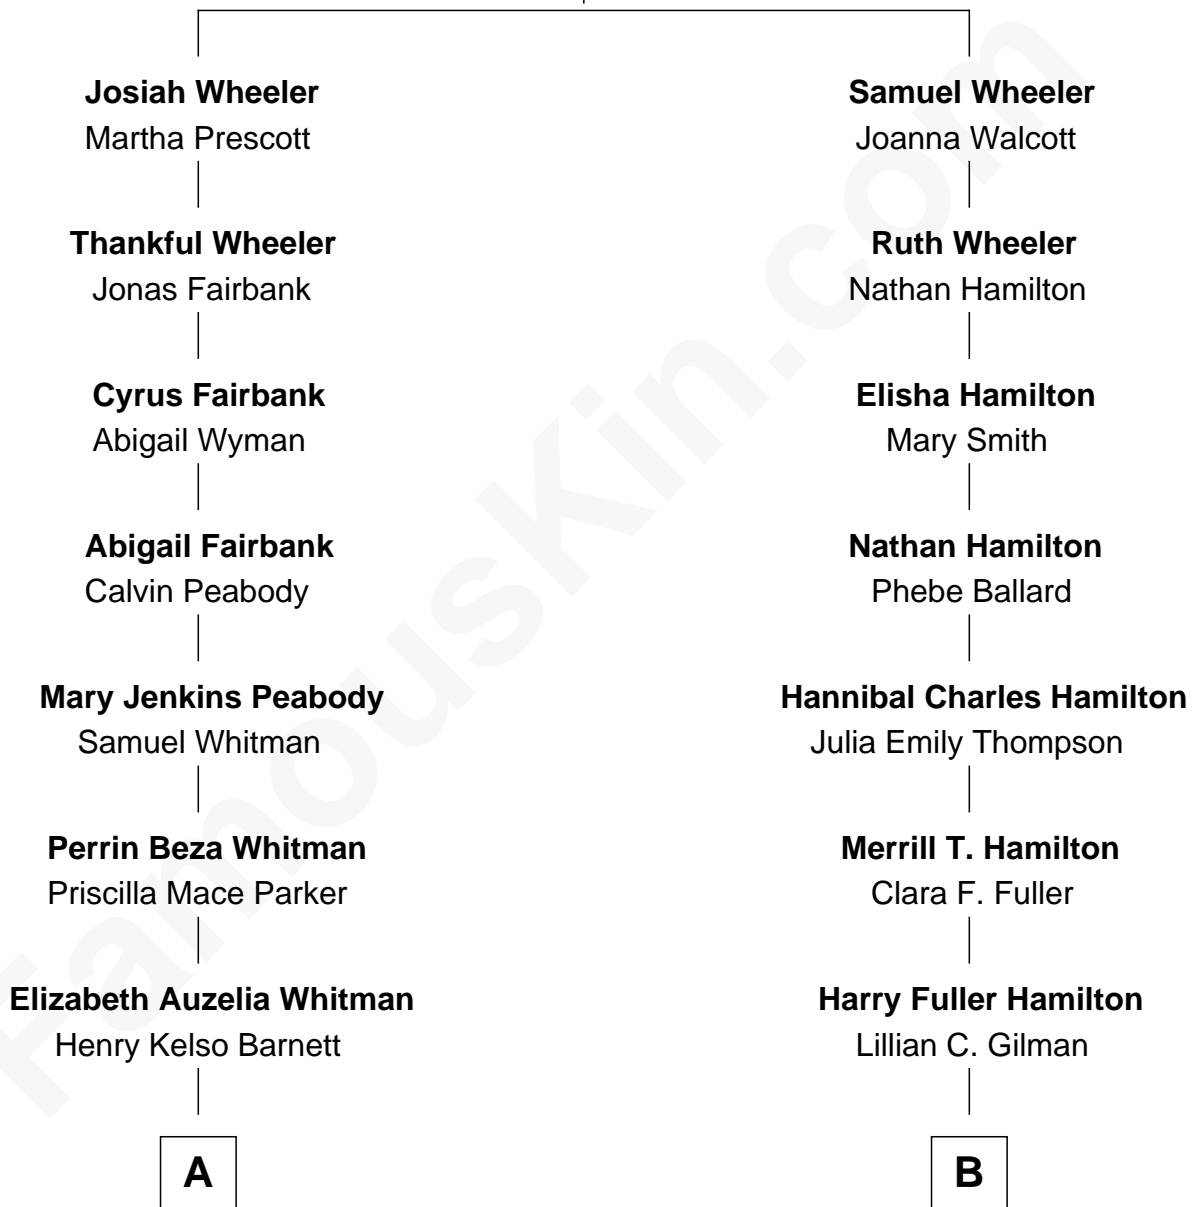

## Relationship Chart of

### Grace Slick

Singer, Songwriter - Jefferson Airplane

8th cousin 1 time removed of

**George Hamilton**  
TV and Movie Actor

**Obadiah Wheeler**  
Elizabeth White

**A**

**Marcus Whitman Barnett**

Mary Sue Neill

**Virginia Barnett**

Ivan Wilford Wing

**Grace Slick**

*Singer, Songwriter - Jefferson Airplane*

**B**

**George William Hamilton**

Anne Lucille Stevens

**George Hamilton**