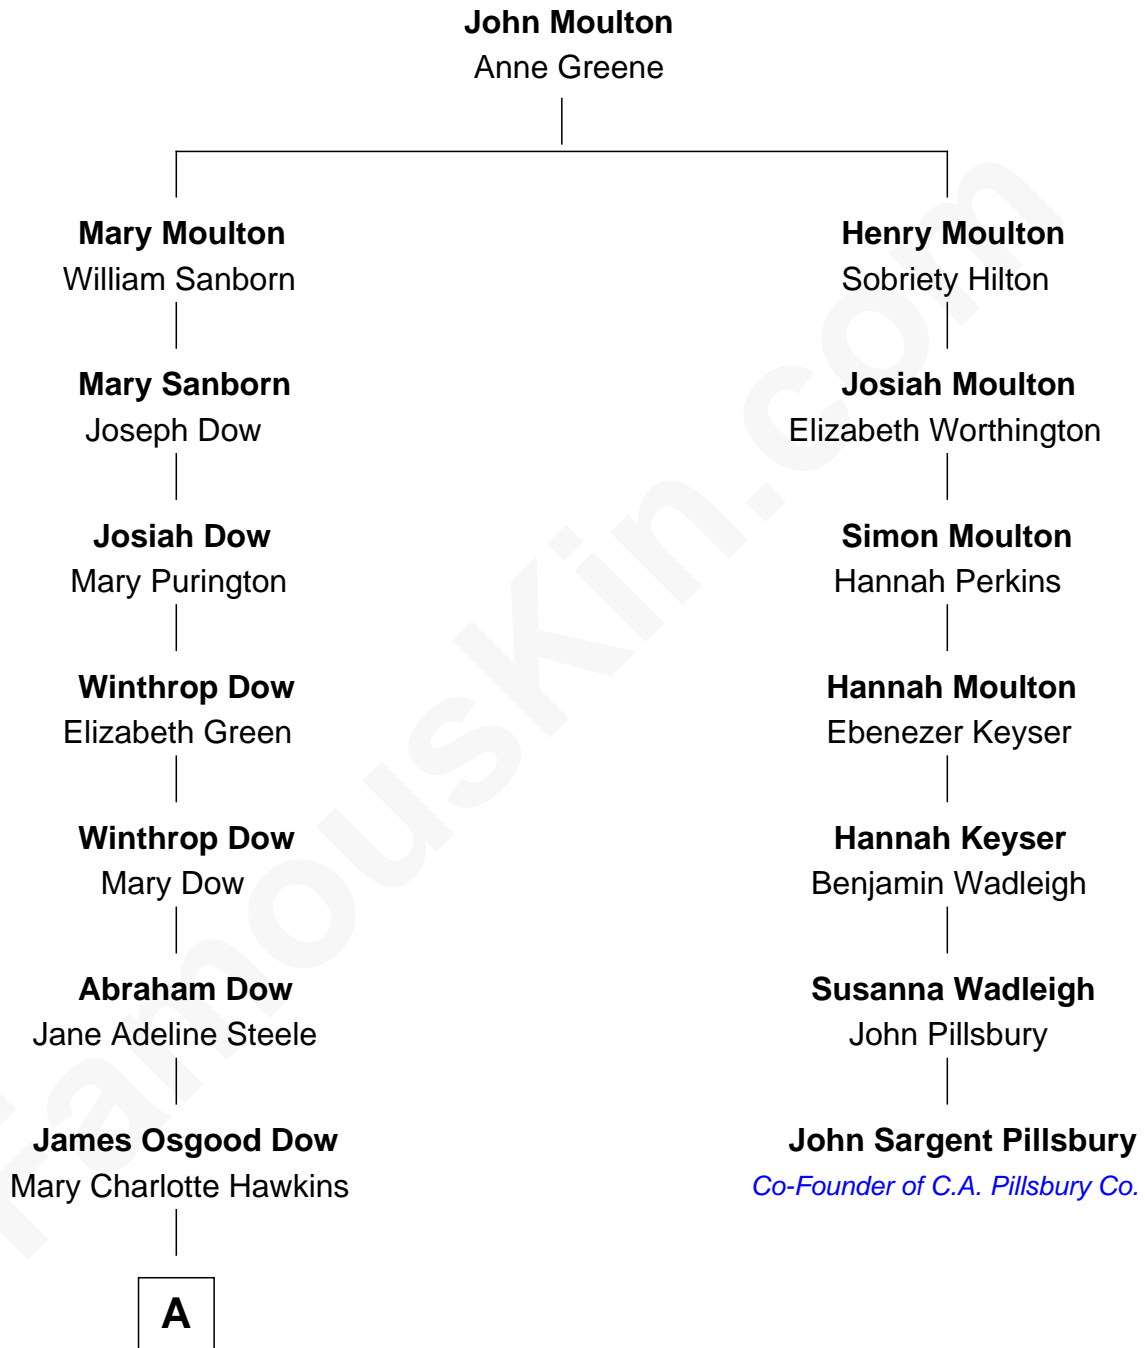

FamousKin.com

Relationship Chart of

Grace Slick

Singer, Songwriter - Jefferson Airplane

6th cousin 3 times removed of

John Sargent Pillsbury

Co-Founder of C.A. Pillsbury Co.

A

—
Grace Josephine Dow

Arthur Wilford Wing

—
Ivan Wilford Wing

Virginia Barnett

—
Grace Slick

Singer, Songwriter - Jefferson Airplane

FamousKin.com