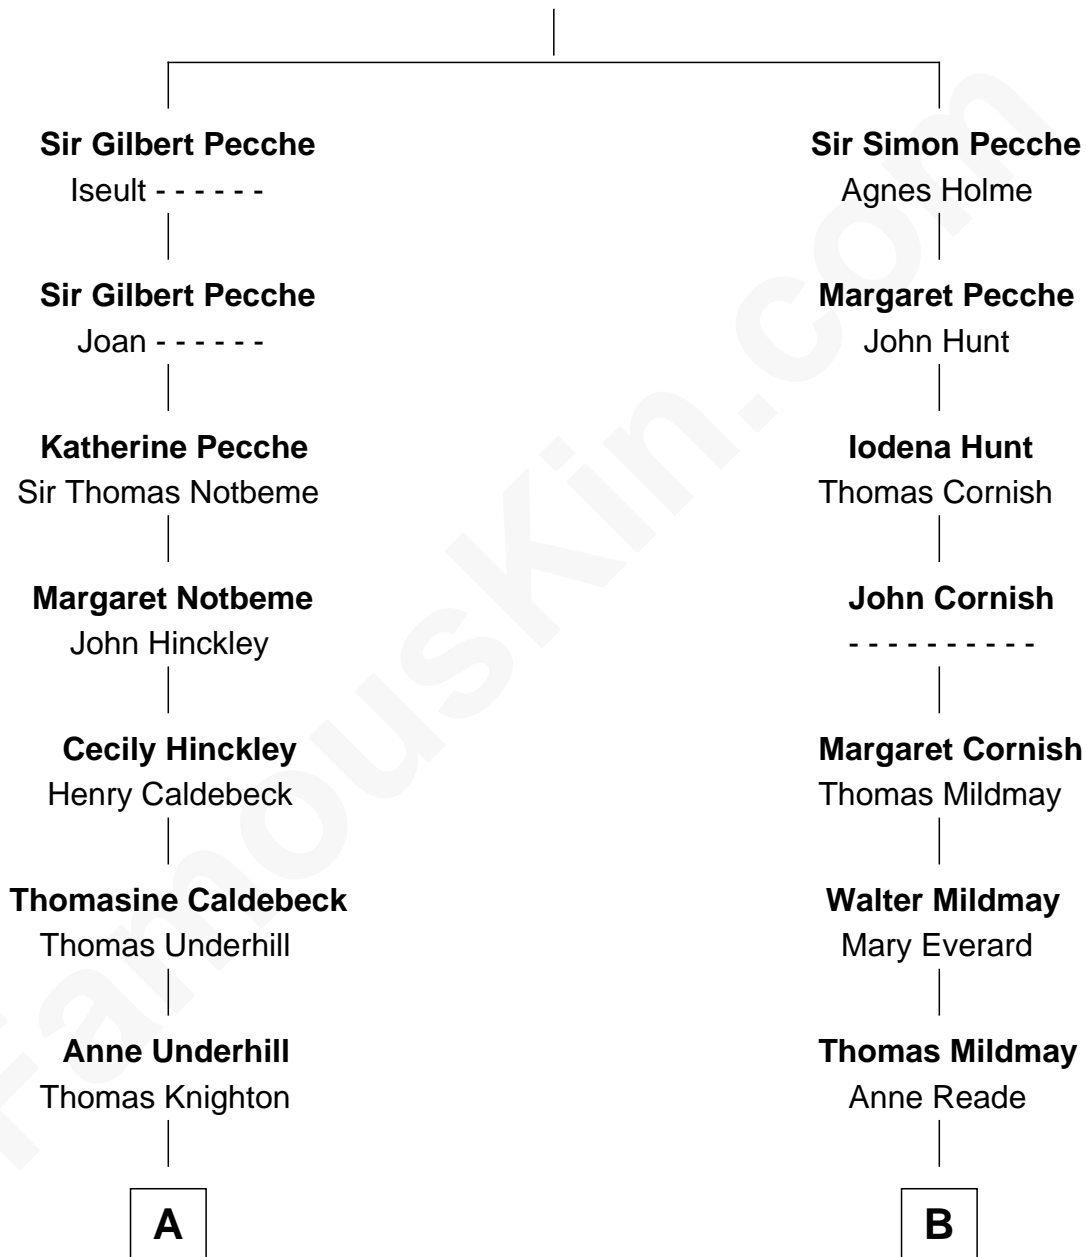

FamousKin.com Relationship Chart of

Grace Slick

Singer, Songwriter - Jefferson Airplane

21st cousin of

Princess Diana

Princess of Wales

Sir Gilbert Pecche

Joan de Creye

C

Jane Adeline Steele

Abraham Dow

James Osgood Dow

Mary Charlotte Hawkins

Grace Josephine Dow

Arthur Wilford Wing

Ivan Wilford Wing

Virginia Barnett

Grace Slick

Singer, Songwriter - Jefferson Airplane

D

Frederick Spencer

Adelaide Horatia Elizabeth Seymour

Charles Robert Spencer

Margaret Baring