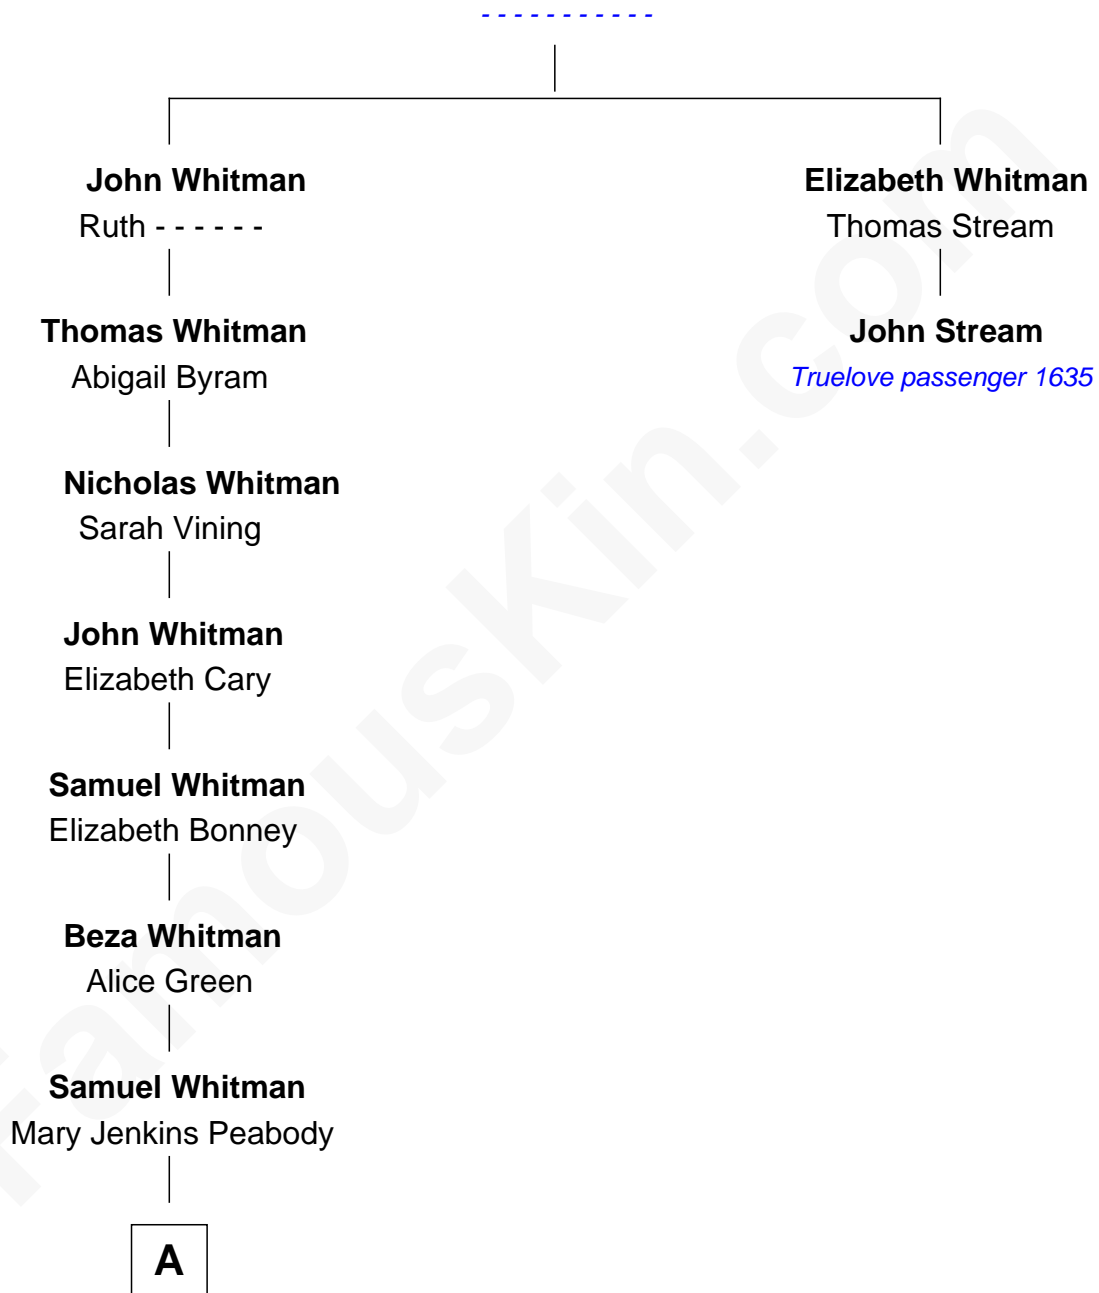

## Relationship Chart of

### Grace Slick

Singer, Songwriter - Jefferson Airplane

1st cousin 10 times removed of

**John Stream**

(c1621 - 1685) Truelove passenger 1635

**Richard Whitman**

**A**

—  
**Perrin Beza Whitman**

Priscilla Mace Parker

—  
**Elizabeth Auzelia Whitman**

Henry Kelso Barnett

—  
**Marcus Whitman Barnett**

Mary Sue Neill

—  
**Virginia Barnett**

Ivan Wilford Wing

—  
**Grace Slick**