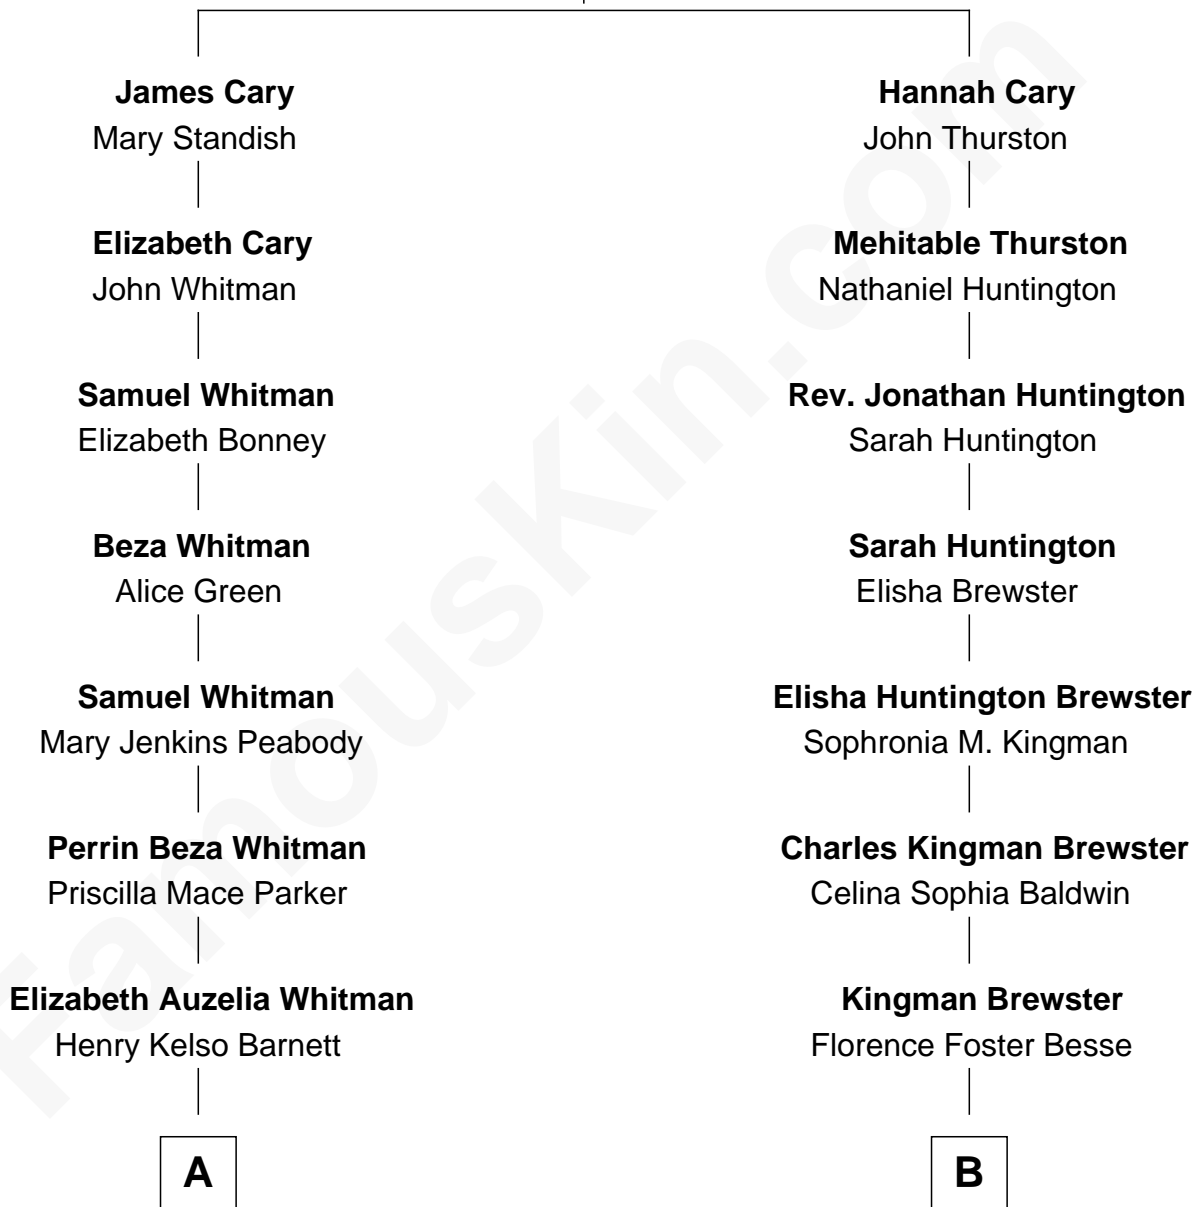

FamousKin.com Relationship Chart of

Grace Slick

Singer, Songwriter - Jefferson Airplane

9th cousin of

Jordana Brewster

TV and Movie Actress

John Cary
Elizabeth Godfrey

A

Marcus Whitman Barnett

Mary Sue Neill

Virginia Barnett

Ivan Wilford Wing

Grace Slick

Singer, Songwriter - Jefferson Airplane

B

Kingman Brewster

Mary Louise Phillips

Alden Brewster

Maria João Leão de Sousa

Jordana Brewster

TV and Movie Actress