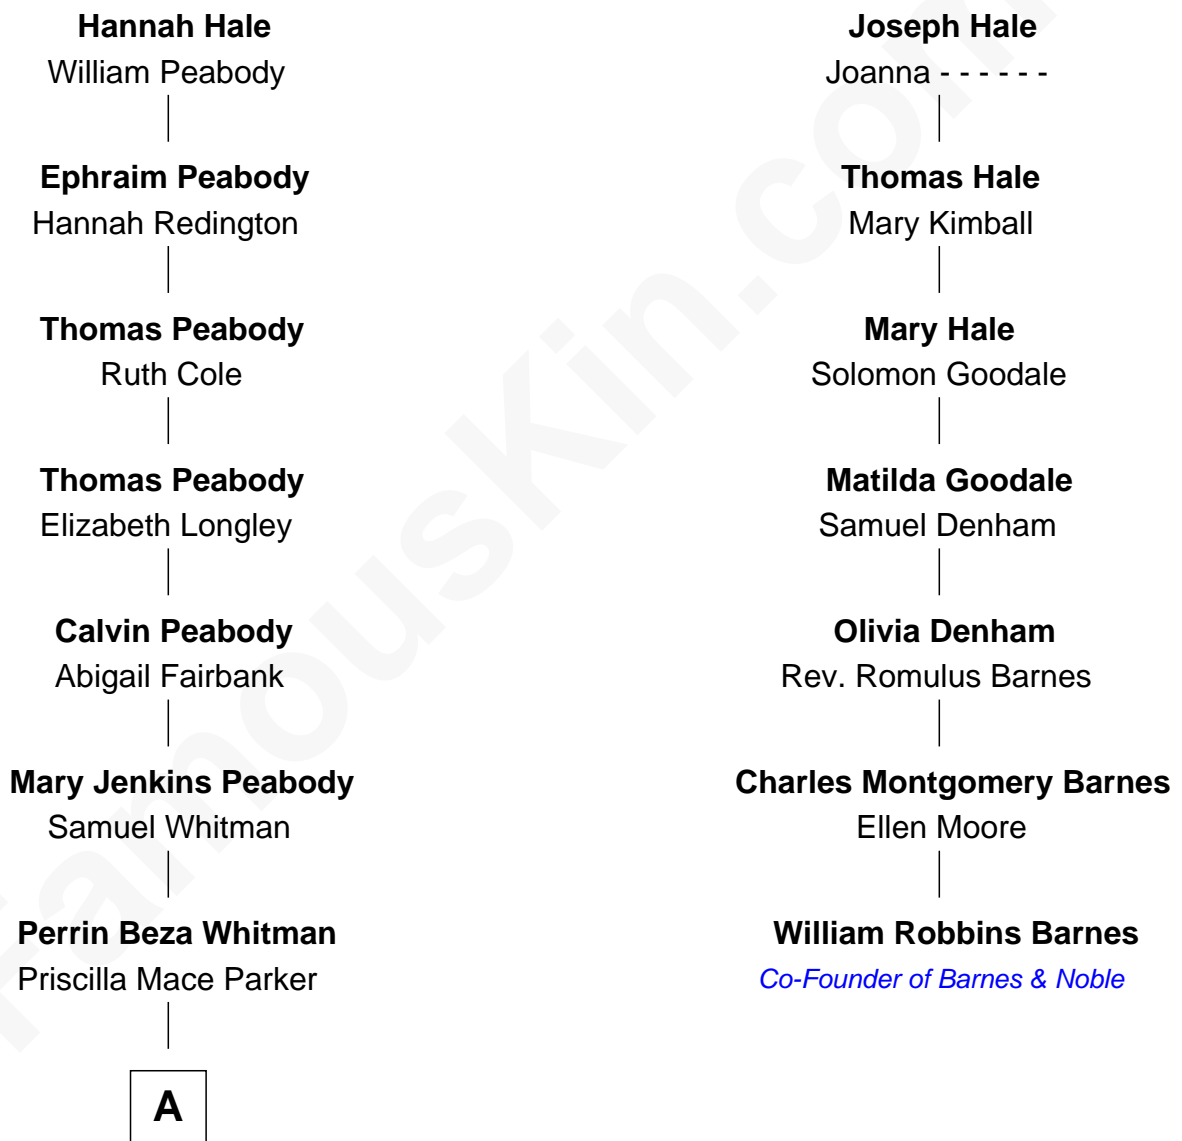

## Relationship Chart of

### Grace Slick

Singer, Songwriter - Jefferson Airplane

6th cousin 4 times removed of

**William Robbins Barnes**

Co-Founder of Barnes & Noble

**Thomas Hale**  
Mary Hutchinson

**A**

—  
**Elizabeth Auzelia Whitman**

Henry Kelso Barnett

—  
**Marcus Whitman Barnett**

Mary Sue Neill

—  
**Virginia Barnett**

Ivan Wilford Wing

—  
**Grace Slick**

*Singer, Songwriter - Jefferson Airplane*

FamousKin.com