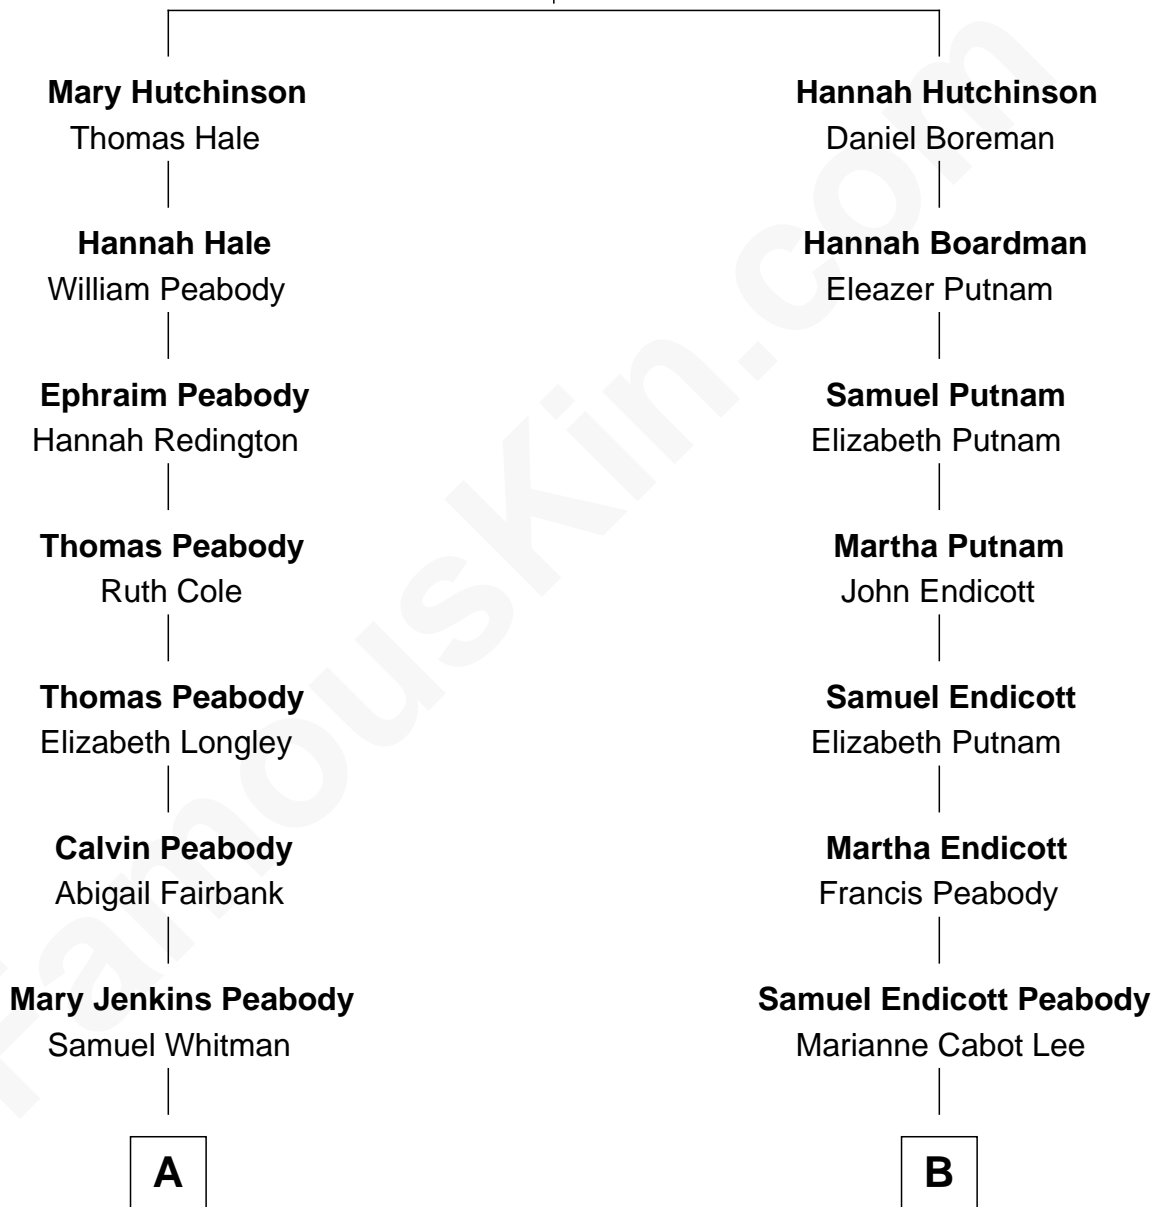

## Relationship Chart of

### Grace Slick

Singer, Songwriter - Jefferson Airplane

9th cousin 2 times removed of

### Endicott Peabody

62nd Governor of Massachusetts

**Richard Hutchinson**

Alice Bosworth

**A**

**Perrin Beza Whitman**  
Priscilla Mace Parker

**Elizabeth Auzelia Whitman**  
Henry Kelso Barnett

**Marcus Whitman Barnett**  
Mary Sue Neill

**Virginia Barnett**  
Ivan Wilford Wing

**Grace Slick**  
*Singer, Songwriter - Jefferson Airplane*

**B**

**Rev. Dr. Endicott Peabody**  
Fannie Peabody

**Rt. Rev. Malcolm Endicott Peabody**  
Mary Elizabeth Parkman