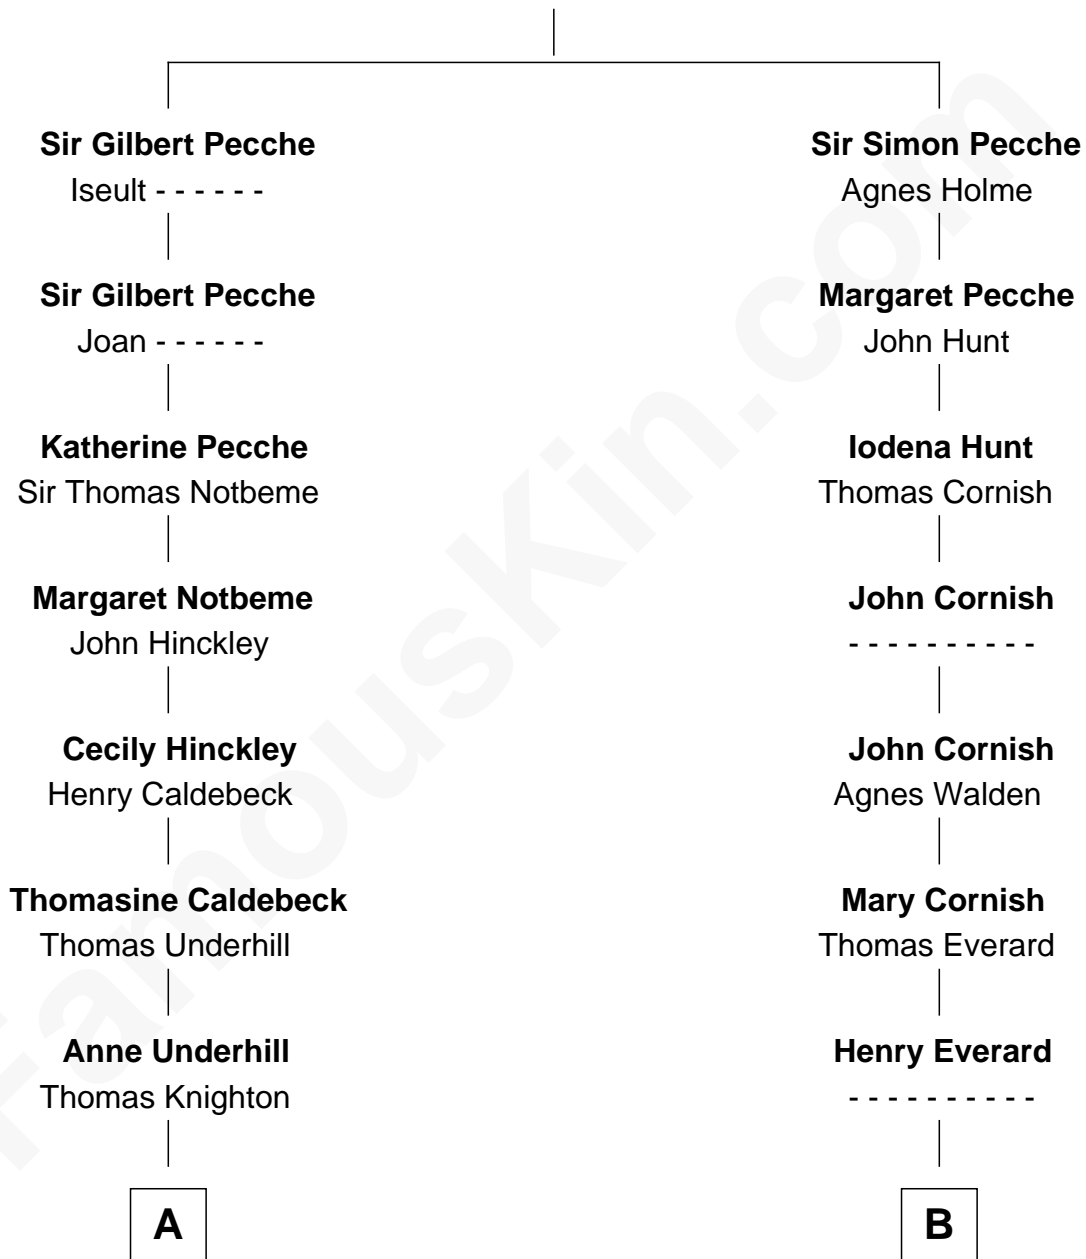

FamousKin.com

Relationship Chart of

Grace Slick

Singer, Songwriter - Jefferson Airplane

18th cousin 3 times removed of

Endicott Peabody

62nd Governor of Massachusetts

Sir Gilbert Pecche

Joan de Creye

C

Jane Adeline Steele

Abraham Dow

James Osgood Dow

Mary Charlotte Hawkins

Grace Josephine Dow

Arthur Wilford Wing

Ivan Wilford Wing

Virginia Barnett

Grace Slick

Singer, Songwriter - Jefferson Airplane

D

Mary Elizabeth Parkman

Rt. Rev. Malcolm Endicott Peabody

Endicott Peabody