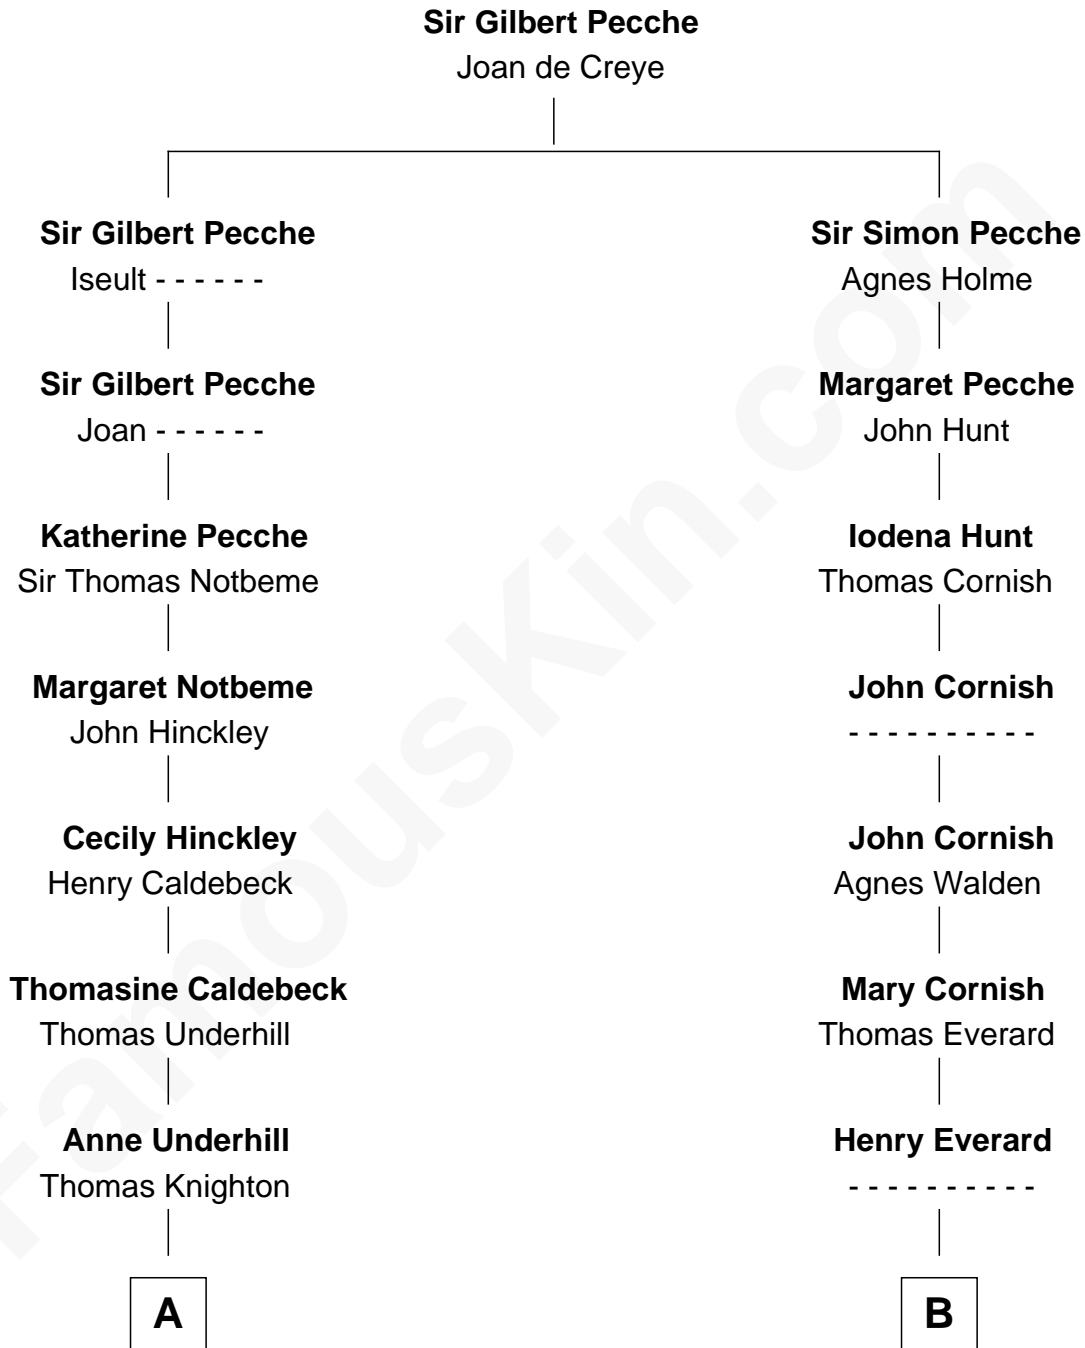

FamousKin.com

Relationship Chart of

Grace Slick

Singer, Songwriter - Jefferson Airplane

16th cousin 5 times removed of

James Russell Lowell

American "Fireside" Poet

C

—
Jane Adeline Steele

Abraham Dow

—
James Osgood Dow

Mary Charlotte Hawkins

—
Grace Josephine Dow

Arthur Wilford Wing

—
Ivan Wilford Wing

Virginia Barnett

—
Grace Slick

Singer, Songwriter - Jefferson Airplane

FamousKin.com