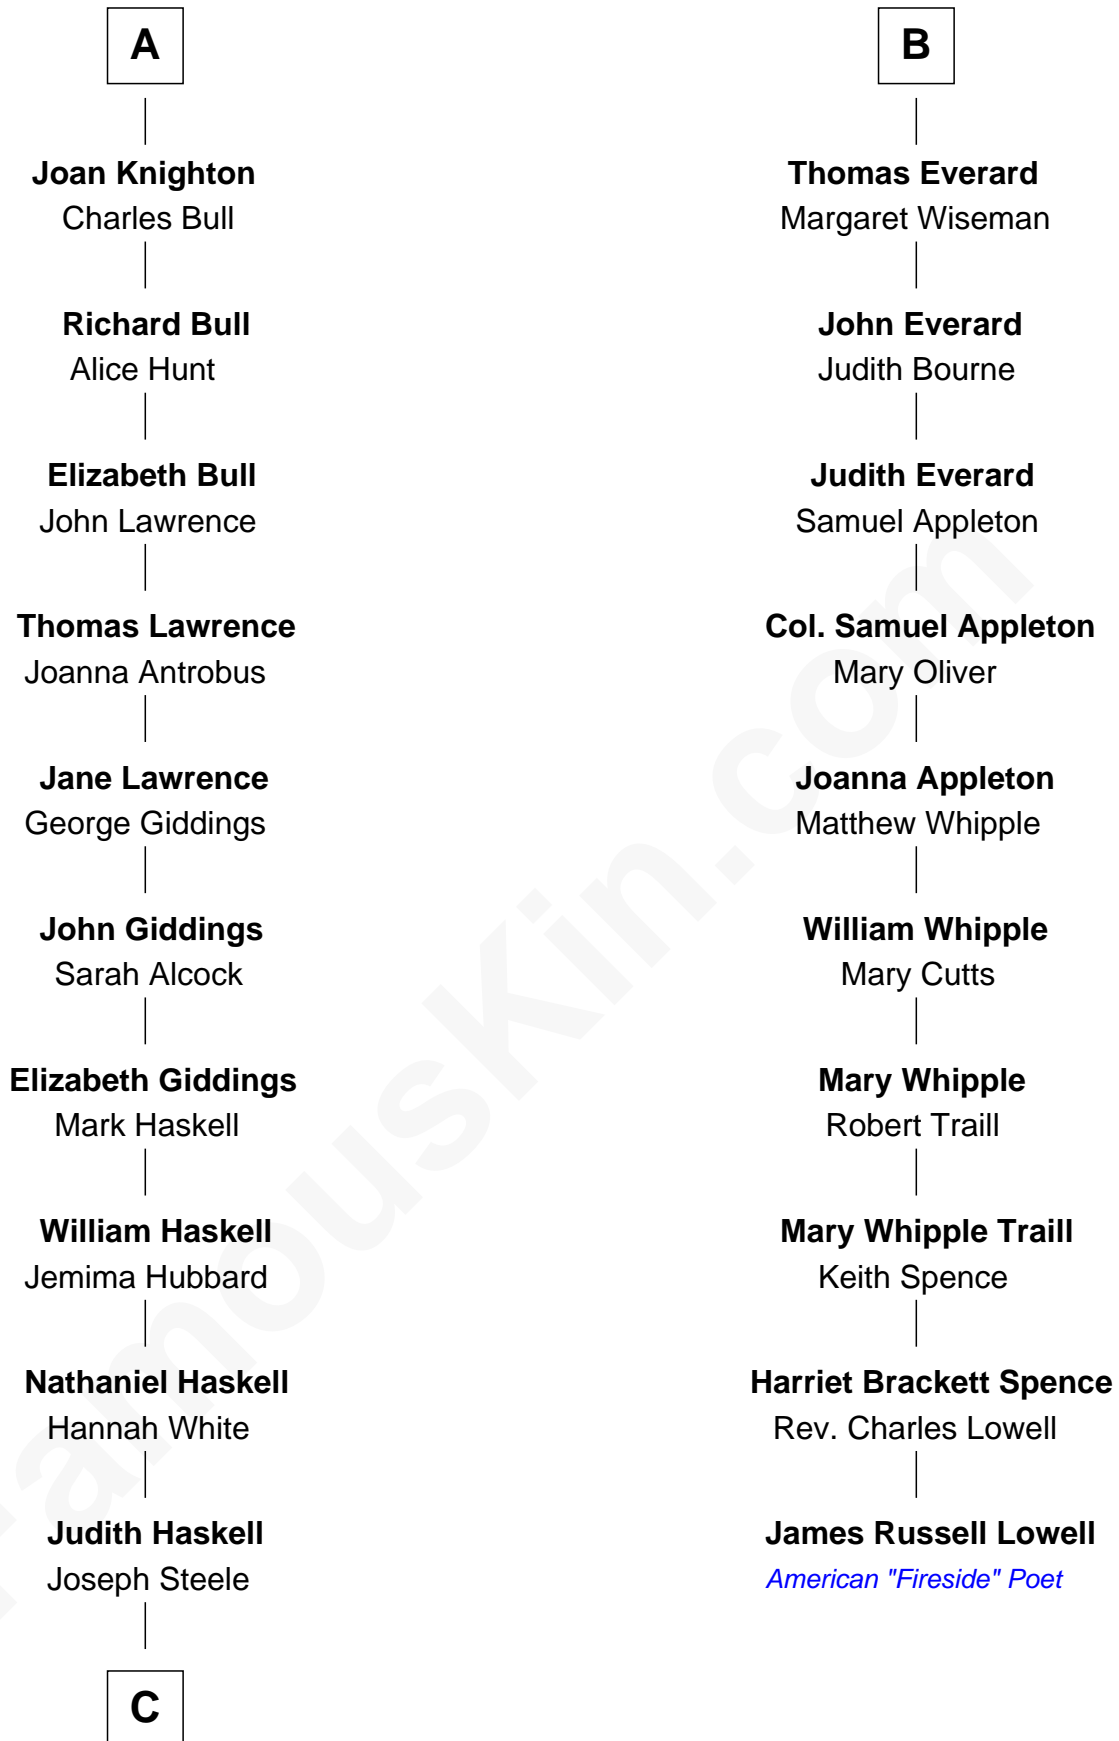

FamousKin.com

Relationship Chart of

Grace Slick

Singer, Songwriter - Jefferson Airplane

16th cousin 5 times removed of

James Russell Lowell

American "Fireside" Poet

C

—
Jane Adeline Steele

Abraham Dow

—
James Osgood Dow

Mary Charlotte Hawkins

—
Grace Josephine Dow

Arthur Wilford Wing

—
Ivan Wilford Wing

Virginia Barnett

—
Grace Slick

Singer, Songwriter - Jefferson Airplane

FamousKin.com