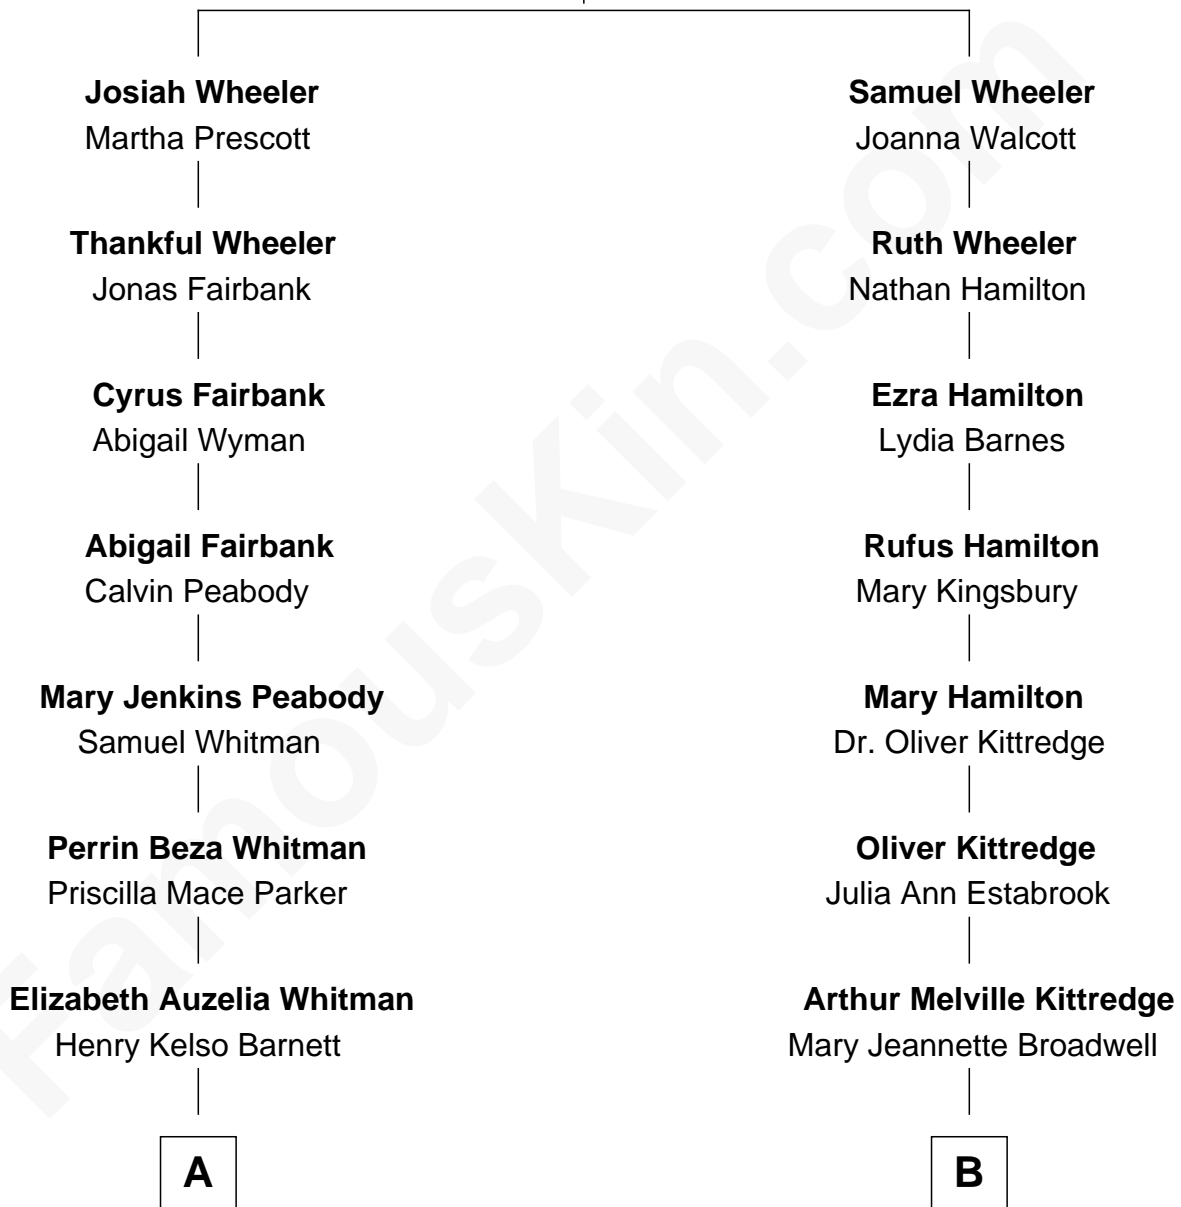

## Relationship Chart of

### Grace Slick

Singer, Songwriter - Jefferson Airplane

8th cousin 1 time removed of

**Thomas J. Watson, Jr.**  
President and CEO of I.B.M.

**Obadiah Wheeler**  
Elizabeth White

**A**

—  
**Marcus Whitman Barnett**

Mary Sue Neill

—  
**Virginia Barnett**

Ivan Wilford Wing

—  
**Grace Slick**

*Singer, Songwriter - Jefferson Airplane*

**B**

—  
**Mary Jeannette Kittredge**

Thomas John Watson