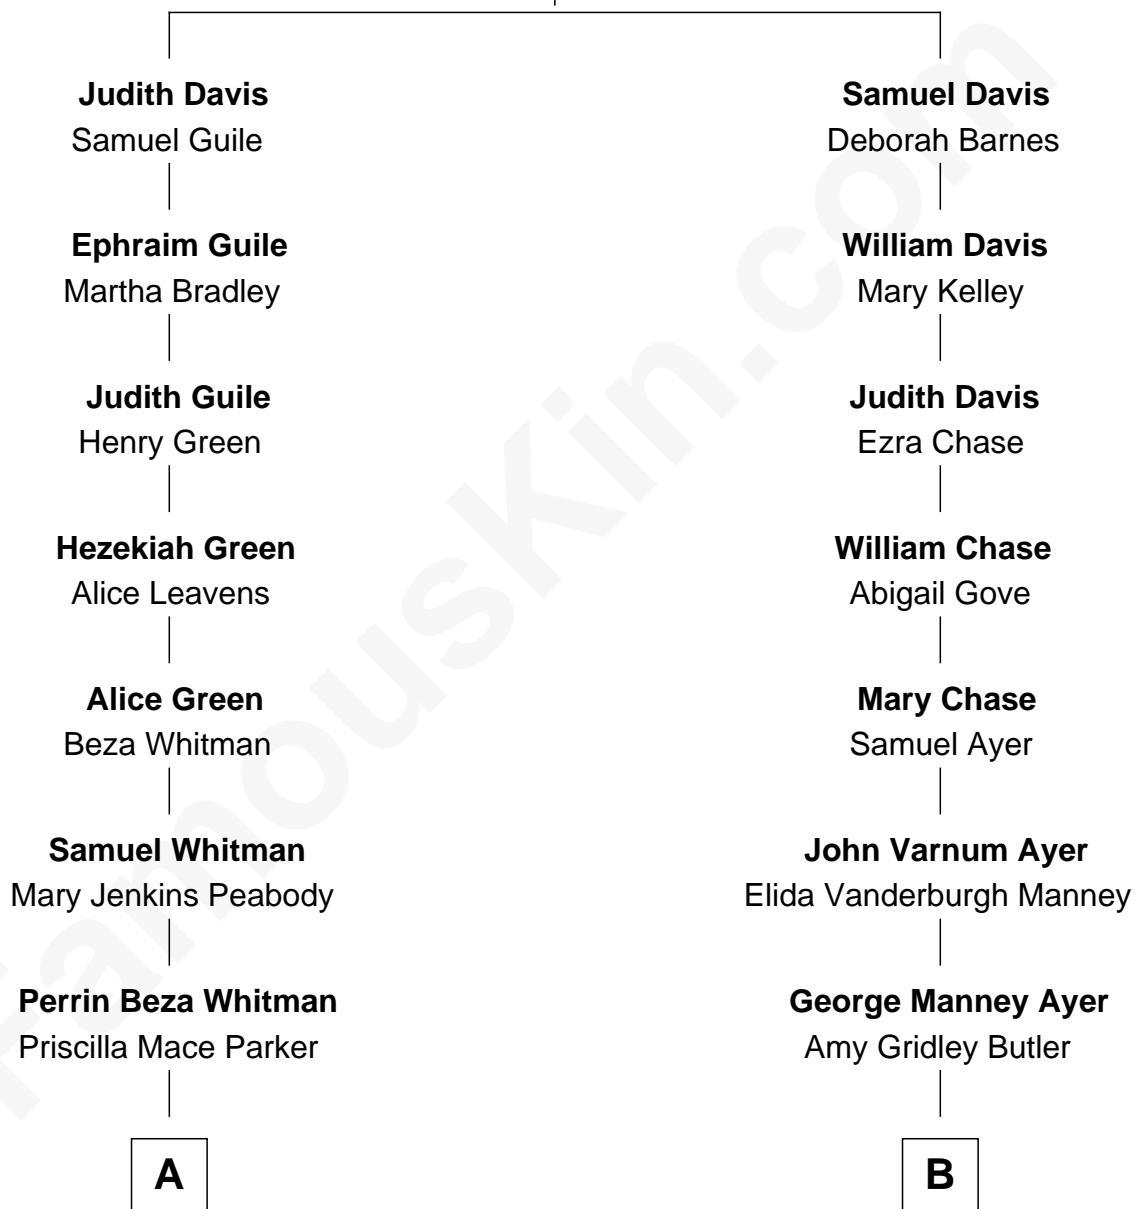

# FamousKin.com Relationship Chart of

**Grace Slick**

*Singer, Songwriter - Jefferson Airplane*

9th cousin 1 time removed of

**Gerald Ford**

*38th U.S. President*

**James Davis**  
Cecily Thayer

**A**

**Elizabeth Auzelia Whitman**

Henry Kelso Barnett

**Marcus Whitman Barnett**

Mary Sue Neill

**Virginia Barnett**

Ivan Wilford Wing

**Grace Slick**

*Singer, Songwriter - Jefferson Airplane*

**B**

**Adele Augusta Ayer**

Levi Addison Gardner

**Dorothy Ayer Gardner**

Leslie Lynch King

**Gerald Ford**

*38th U.S. President*

FamousKin.com