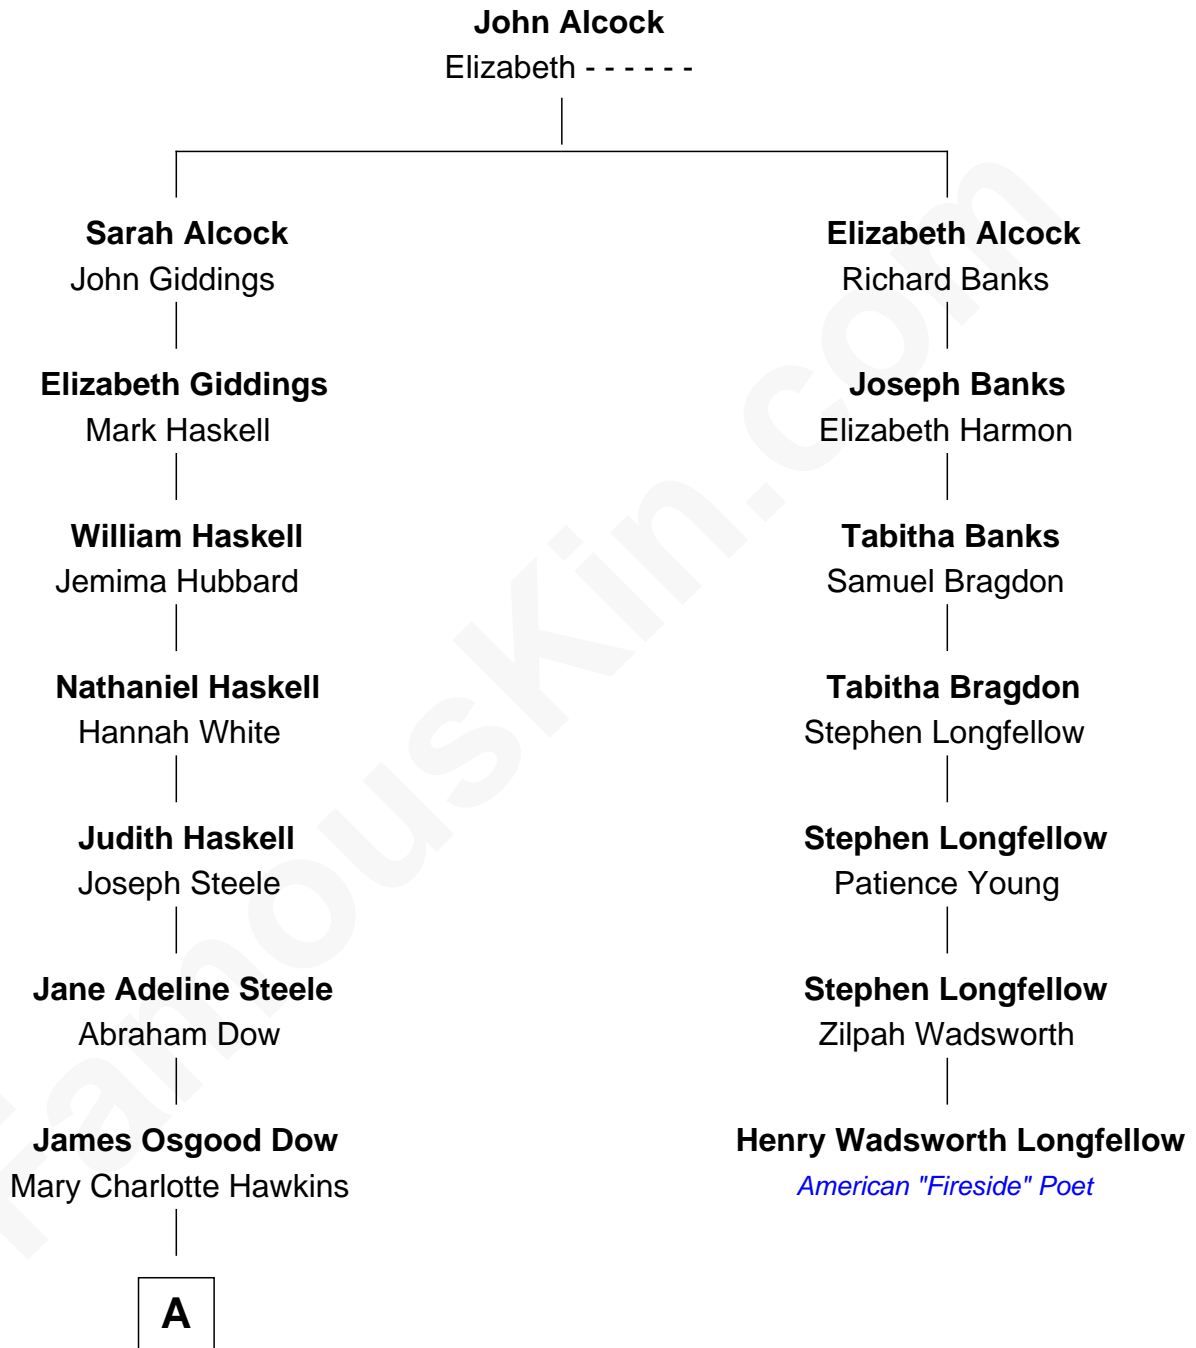

Henry Wadsworth Longfellow

American "Fireside" Poet