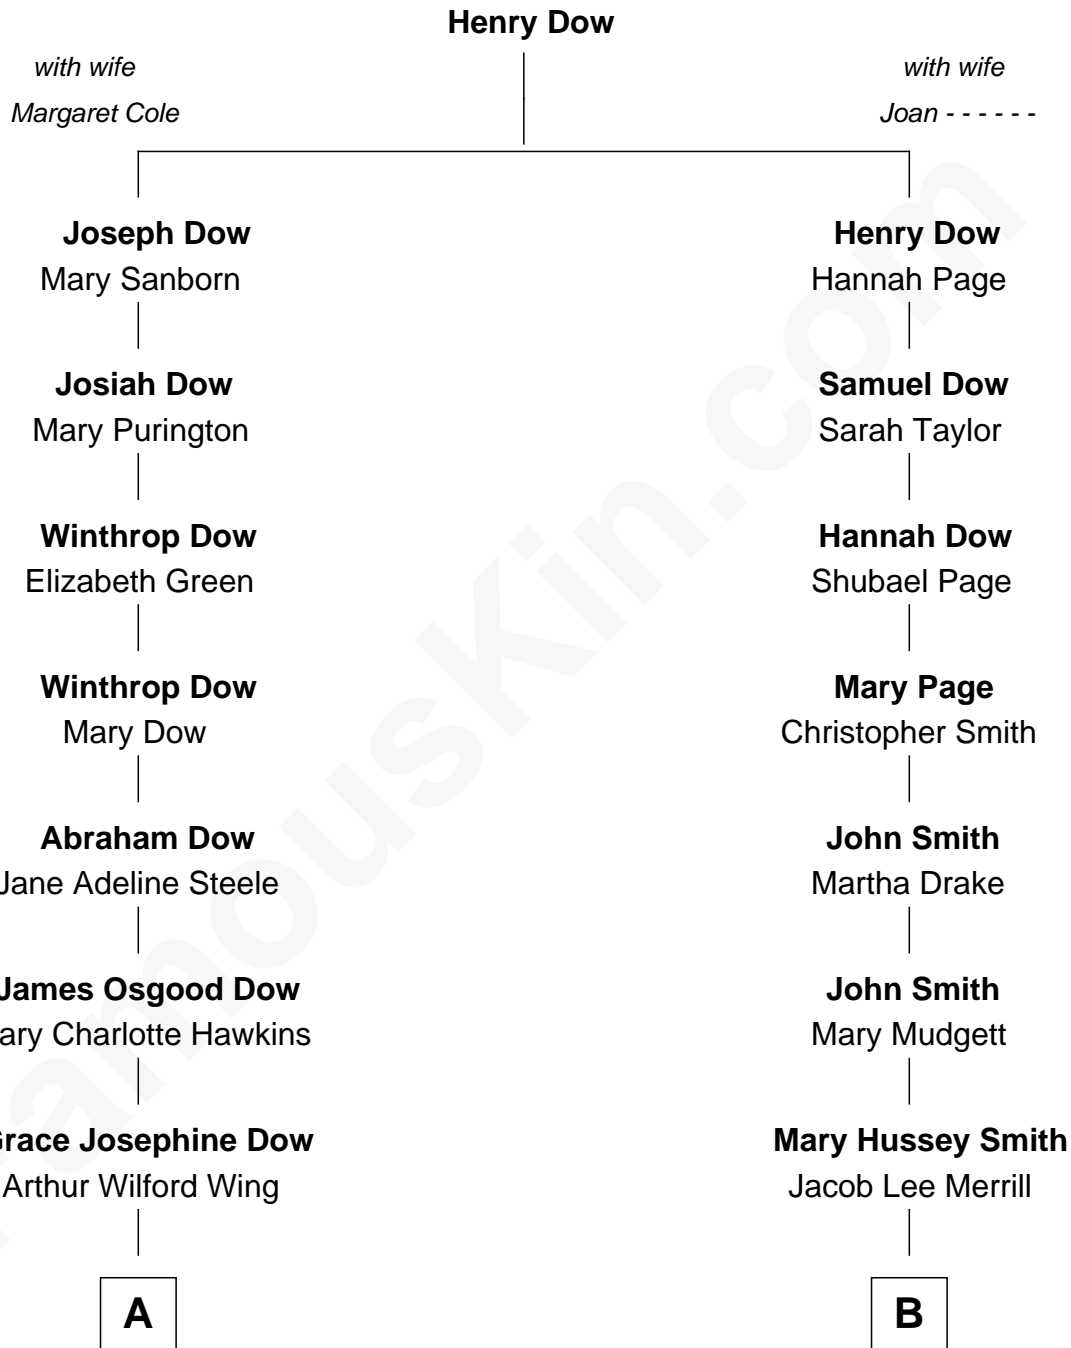

FamousKin.com

Relationship Chart of

Grace Slick

Singer, Songwriter - Jefferson Airplane

8th cousin 3 times removed of

Meghan Markle

Duchess of Sussex, TV Actress

A

Ivan Wilford Wing

Virginia Barnett

Grace Slick

Singer, Songwriter - Jefferson Airplane

B

George David Merrill

Mary Bird

Gertrude May Merrill