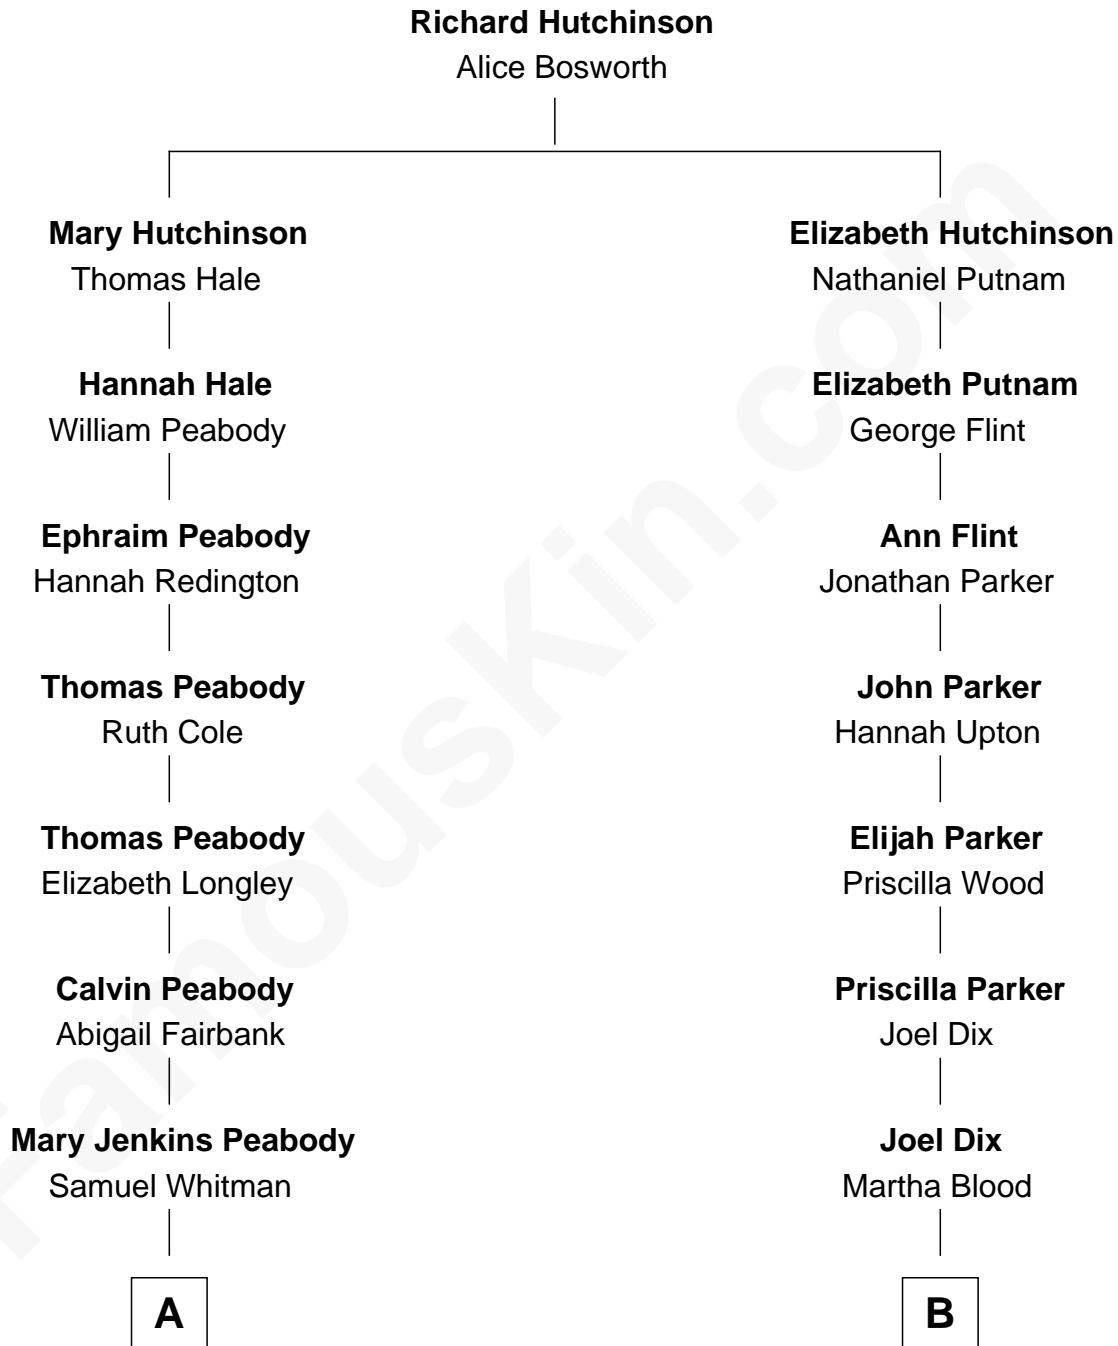

FamousKin.com

Relationship Chart of

Grace Slick

Singer, Songwriter - Jefferson Airplane

11th cousin of

John Cena

Movie Actor and WWE Pro Wrestler

A

Perrin Beza Whitman
Priscilla Mace Parker

Elizabeth Auzelia Whitman
Henry Kelso Barnett

Marcus Whitman Barnett
Mary Sue Neill

Virginia Barnett
Ivan Wilford Wing

Grace Slick

Singer, Songwriter - Jefferson Airplane