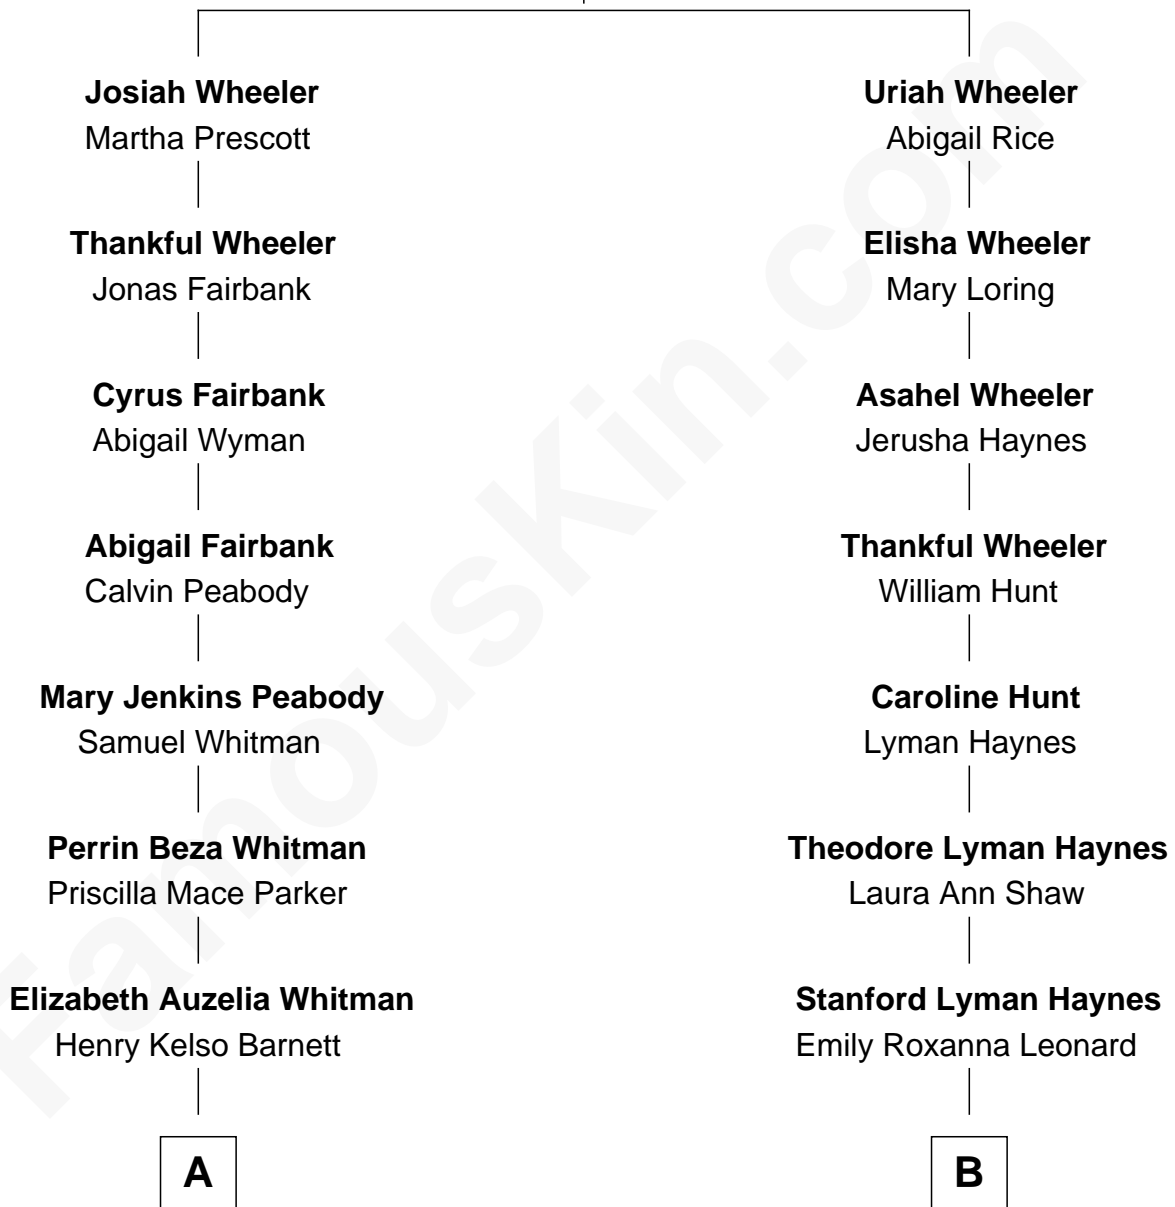

FamousKin.com Relationship Chart of

Grace Slick

Singer, Songwriter - Jefferson Airplane

9th cousin of

James Taylor

Singer-Songwriter

Obadiah Wheeler
Elizabeth White

A

Marcus Whitman Barnett

Mary Sue Neill

Virginia Barnett

Ivan Wilford Wing

Grace Slick

Singer, Songwriter - Jefferson Airplane

B

Theodosia Haynes

Alexander Taylor

Dr. Isaac Montrose Taylor

Gertrude Arline Woodard

James Taylor

Singer-Songwriter

FamousKin.com