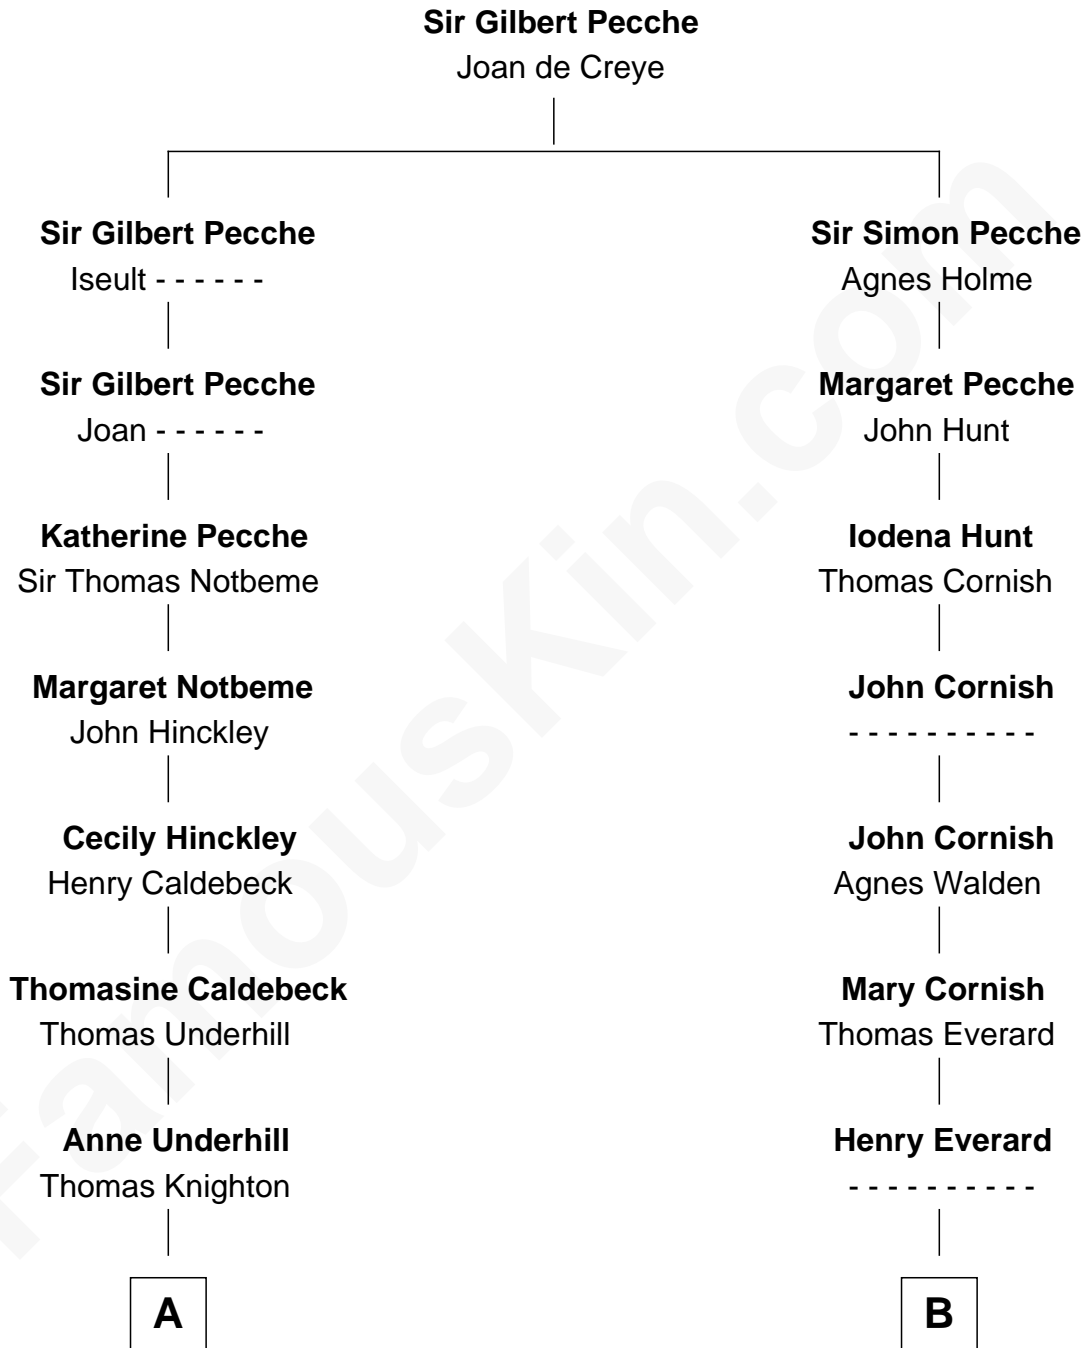

FamousKin.com

Relationship Chart of

Grace Slick

Singer, Songwriter - Jefferson Airplane

20th cousin 1 time removed of

Marie-Chantal Miller
Crown Princess of Greece

C

Jane Adeline Steele

Abraham Dow

James Osgood Dow

Mary Charlotte Hawkins

Grace Josephine Dow

Arthur Wilford Wing

Ivan Wilford Wing

Virginia Barnett

Grace Slick