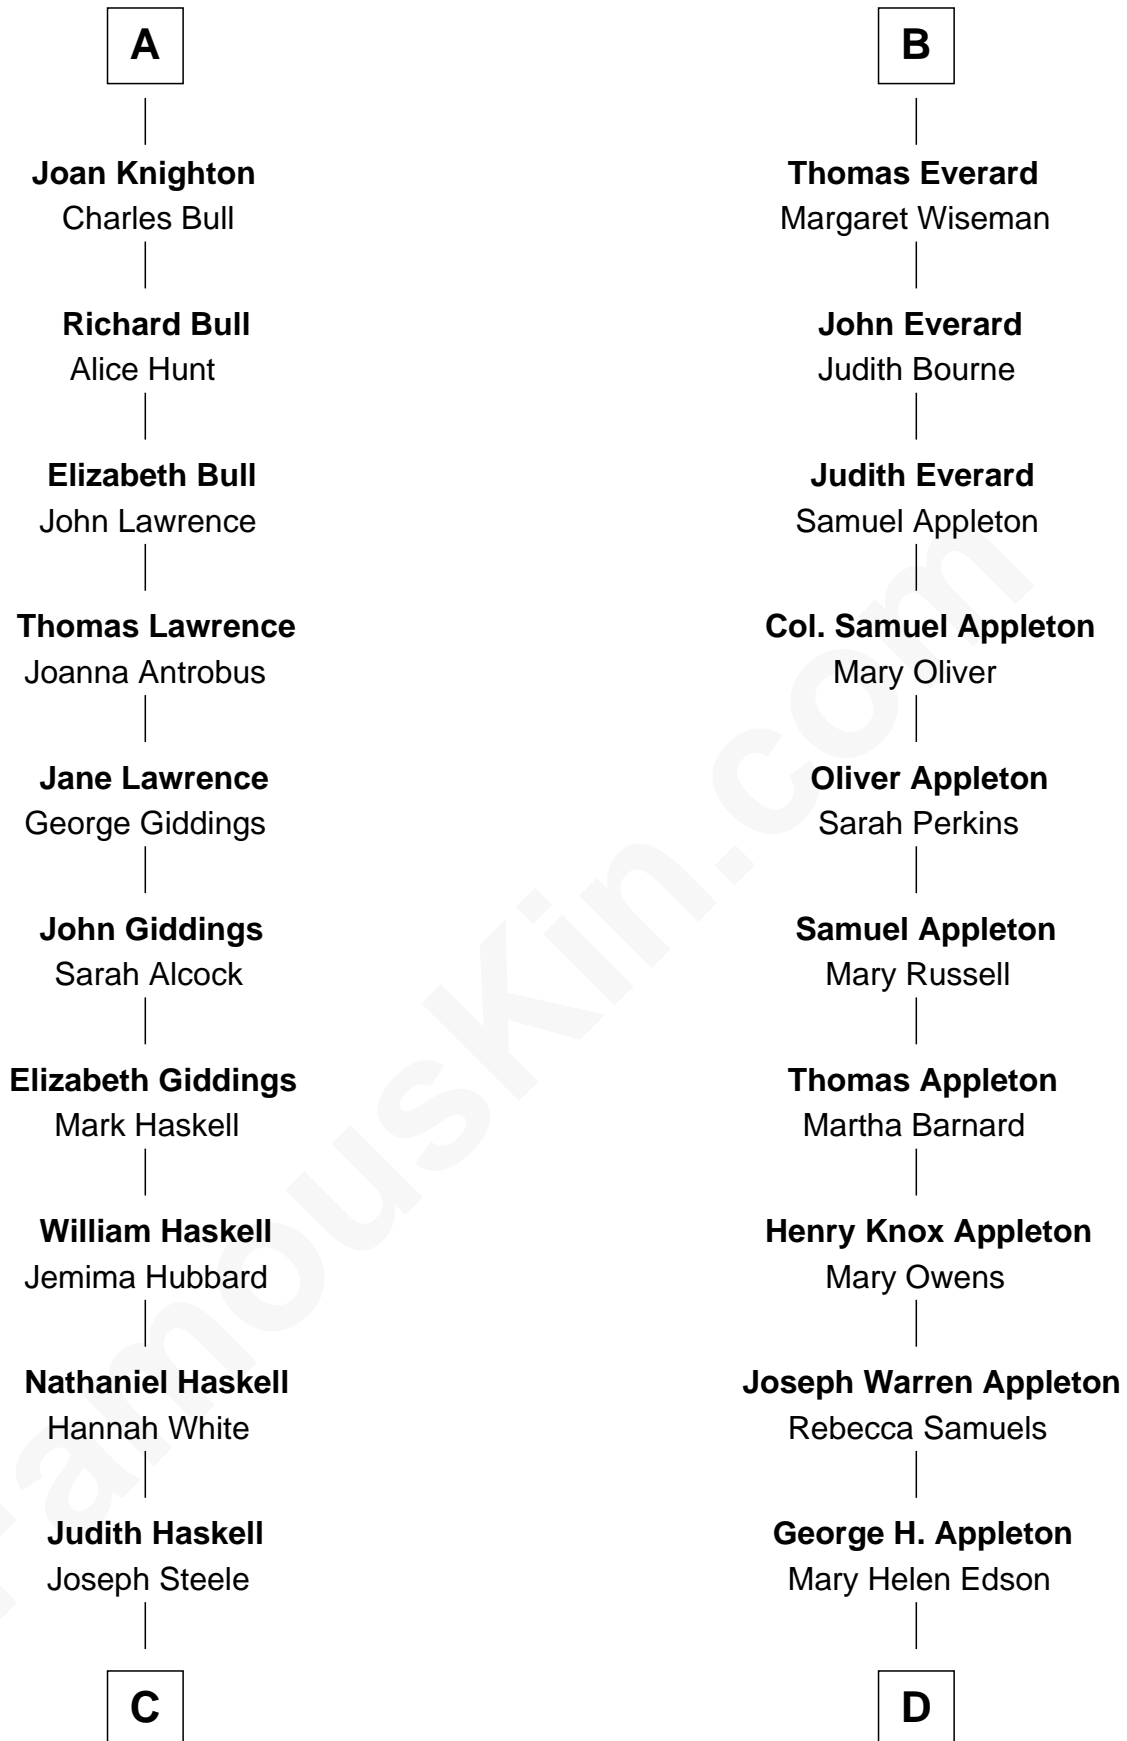

FamousKin.com

Relationship Chart of

Grace Slick

Singer, Songwriter - Jefferson Airplane

20th cousin 1 time removed of

Marie-Chantal Miller
Crown Princess of Greece

C

Jane Adeline Steele

Abraham Dow

James Osgood Dow

Mary Charlotte Hawkins

Grace Josephine Dow

Arthur Wilford Wing

Ivan Wilford Wing

Virginia Barnett

Grace Slick