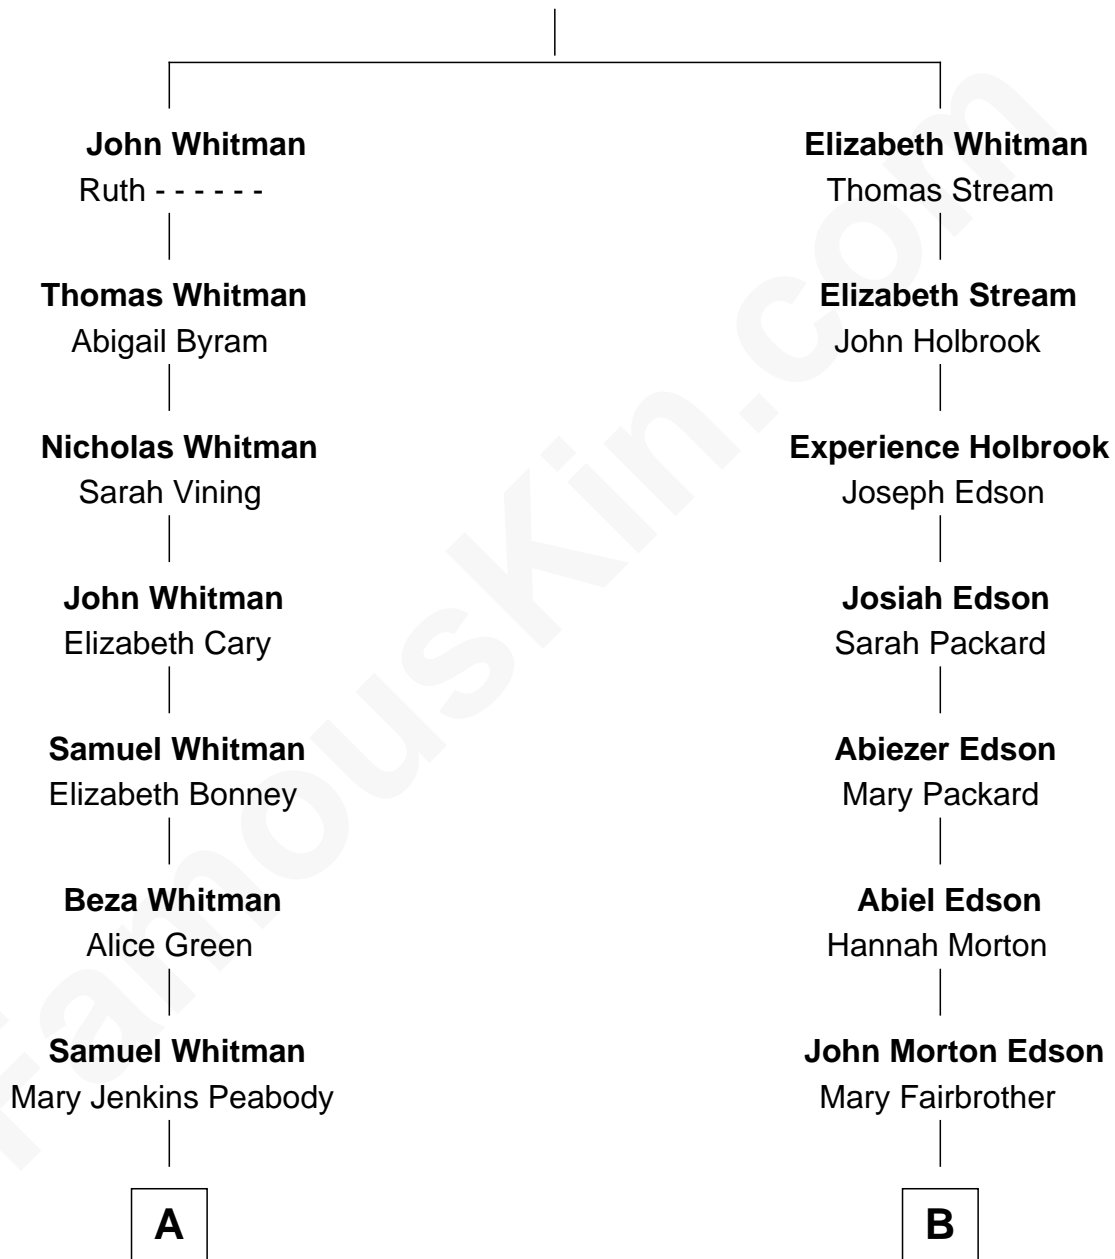

## Relationship Chart of

### Grace Slick

Singer, Songwriter - Jefferson Airplane

11th cousin 1 time removed of

**Marie-Chantal Miller**  
Crown Princess of Greece

Richard Whitman

**A**

**Perrin Beza Whitman**

Priscilla Mace Parker

**Elizabeth Auzelia Whitman**

Henry Kelso Barnett

**Marcus Whitman Barnett**

Mary Sue Neill

**Virginia Barnett**

Ivan Wilford Wing

**Grace Slick**

*Singer, Songwriter - Jefferson Airplane*