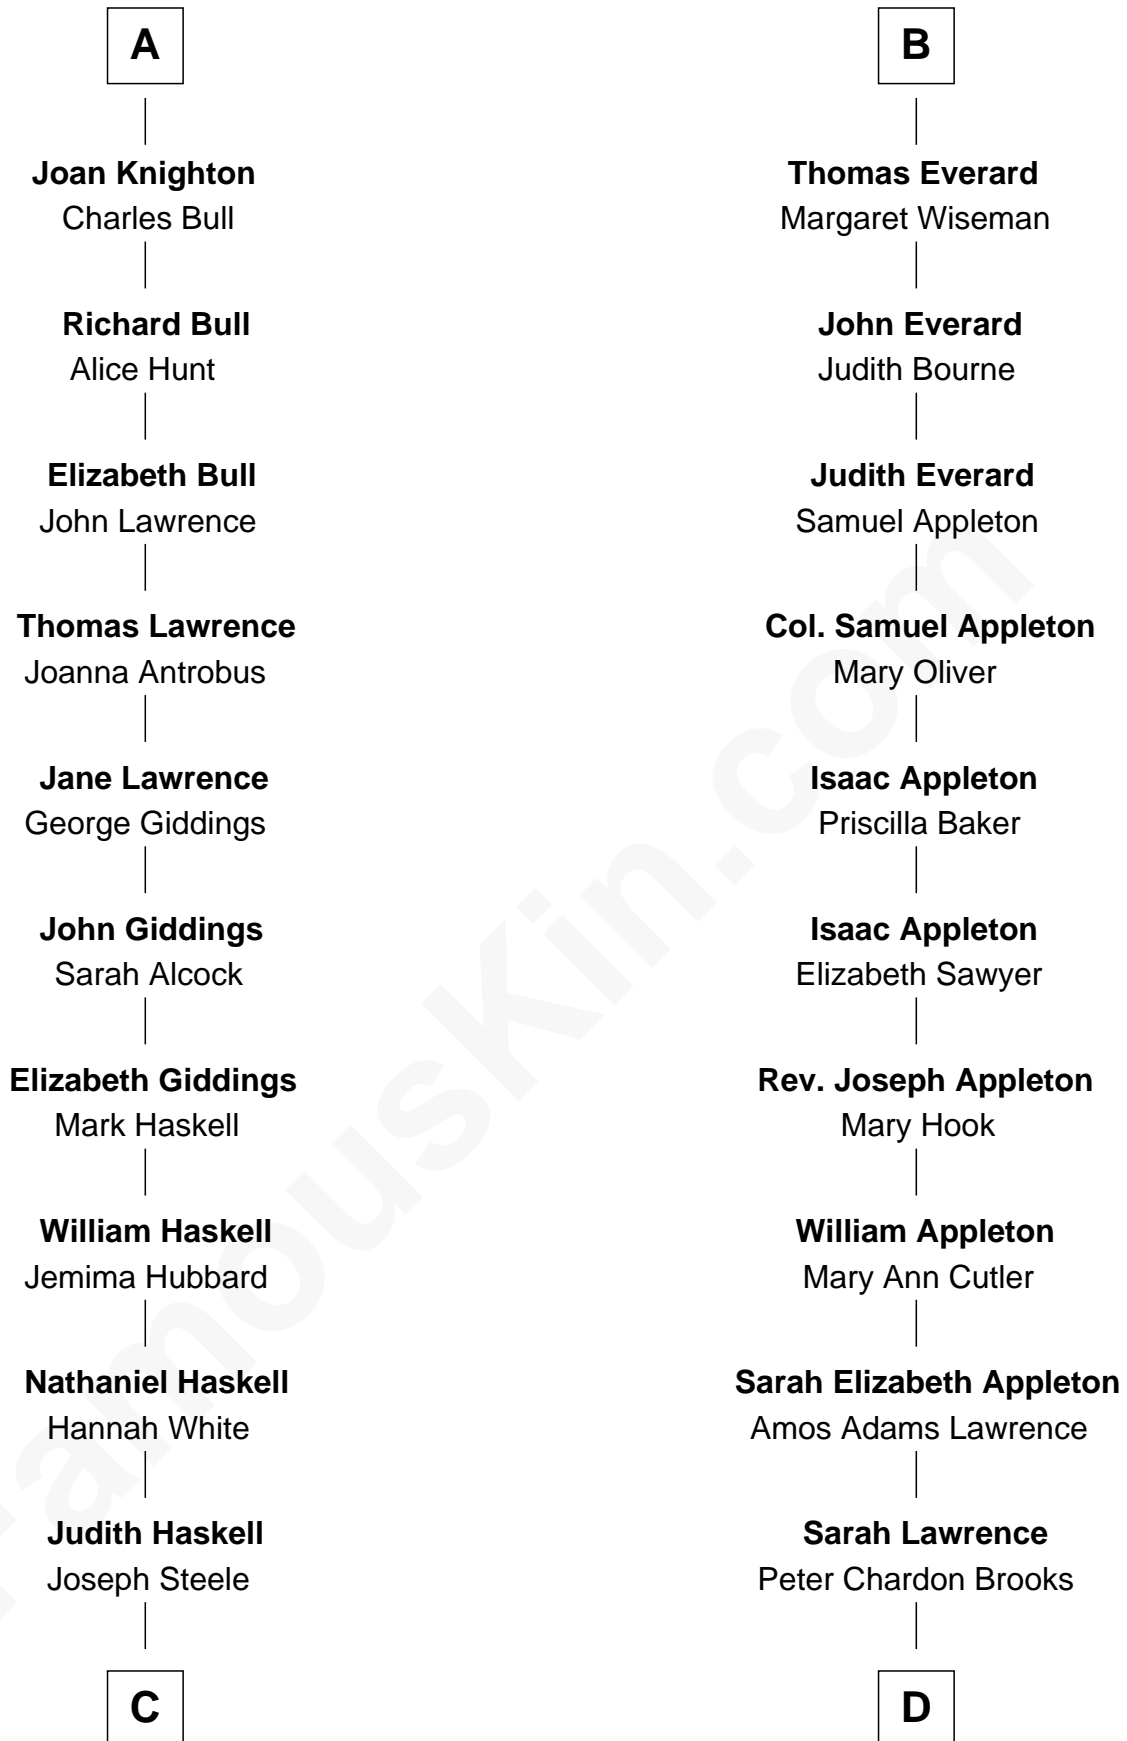

FamousKin.com

Relationship Chart of

Grace Slick

Singer, Songwriter - Jefferson Airplane

18th cousin 3 times removed of

Leverett Saltonstall

55th Governor of Massachusetts

Sir Gilbert Pecche

Joan de Creye

C

Jane Adeline Steele

Abraham Dow

James Osgood Dow

Mary Charlotte Hawkins

Grace Josephine Dow

Arthur Wilford Wing

Ivan Wilford Wing

Virginia Barnett

Grace Slick

Singer, Songwriter - Jefferson Airplane

D

Eleanor Brooks

Richard Middlecott Saltonstall

Leverett Saltonstall