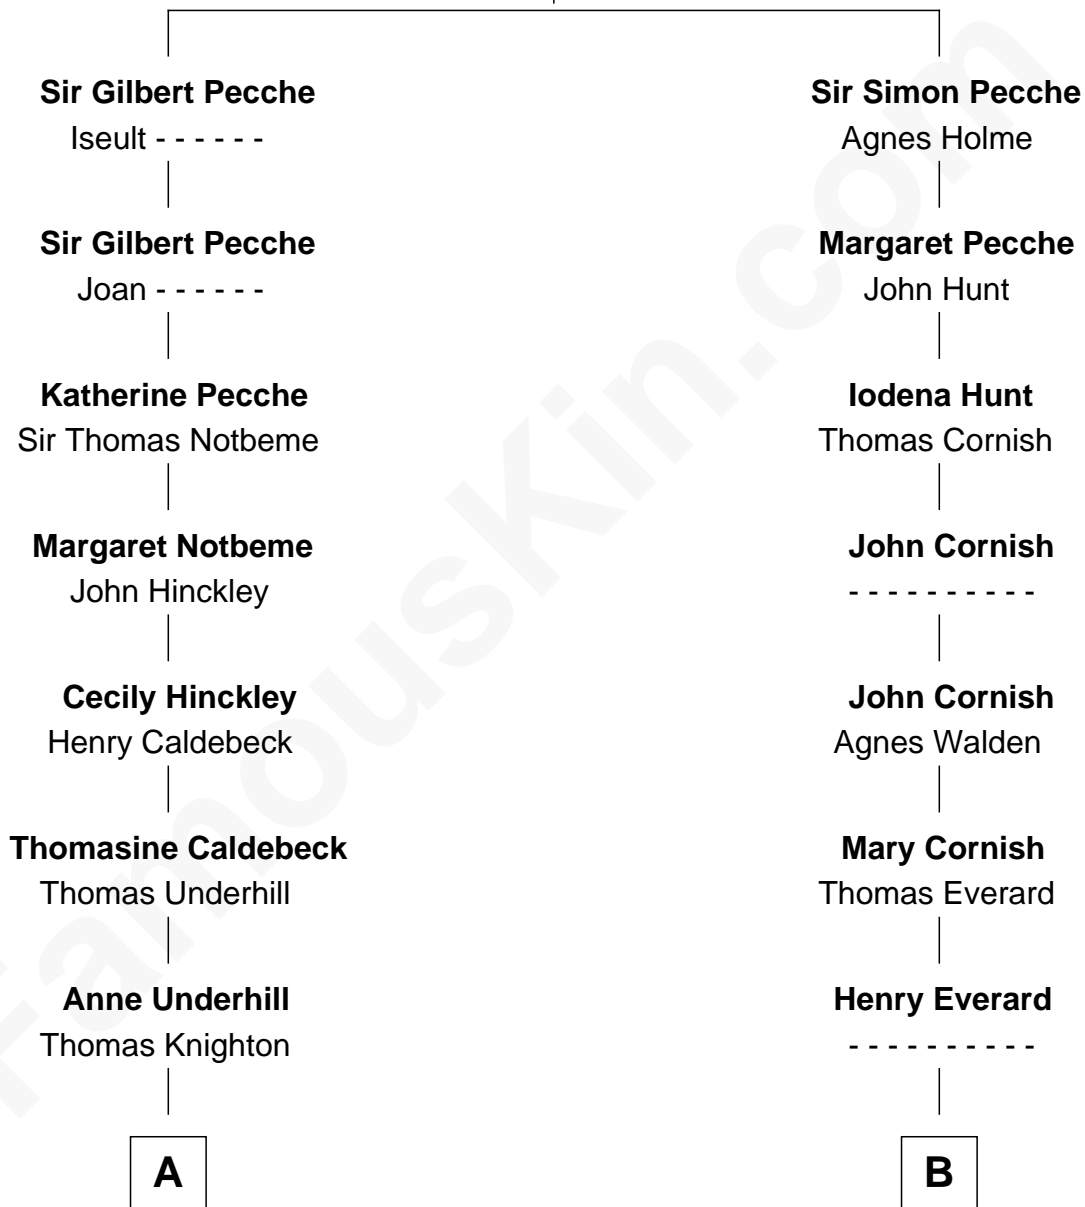

FamousKin.com

Relationship Chart of

Grace Slick

Singer, Songwriter - Jefferson Airplane

18th cousin 3 times removed of

Leverett Saltonstall

55th Governor of Massachusetts

Sir Gilbert Pecche

Joan de Creye

C

Jane Adeline Steele

Abraham Dow

James Osgood Dow

Mary Charlotte Hawkins

Grace Josephine Dow

Arthur Wilford Wing

Ivan Wilford Wing

Virginia Barnett

Grace Slick

Singer, Songwriter - Jefferson Airplane

D

Eleanor Brooks

Richard Middlecott Saltonstall

Leverett Saltonstall