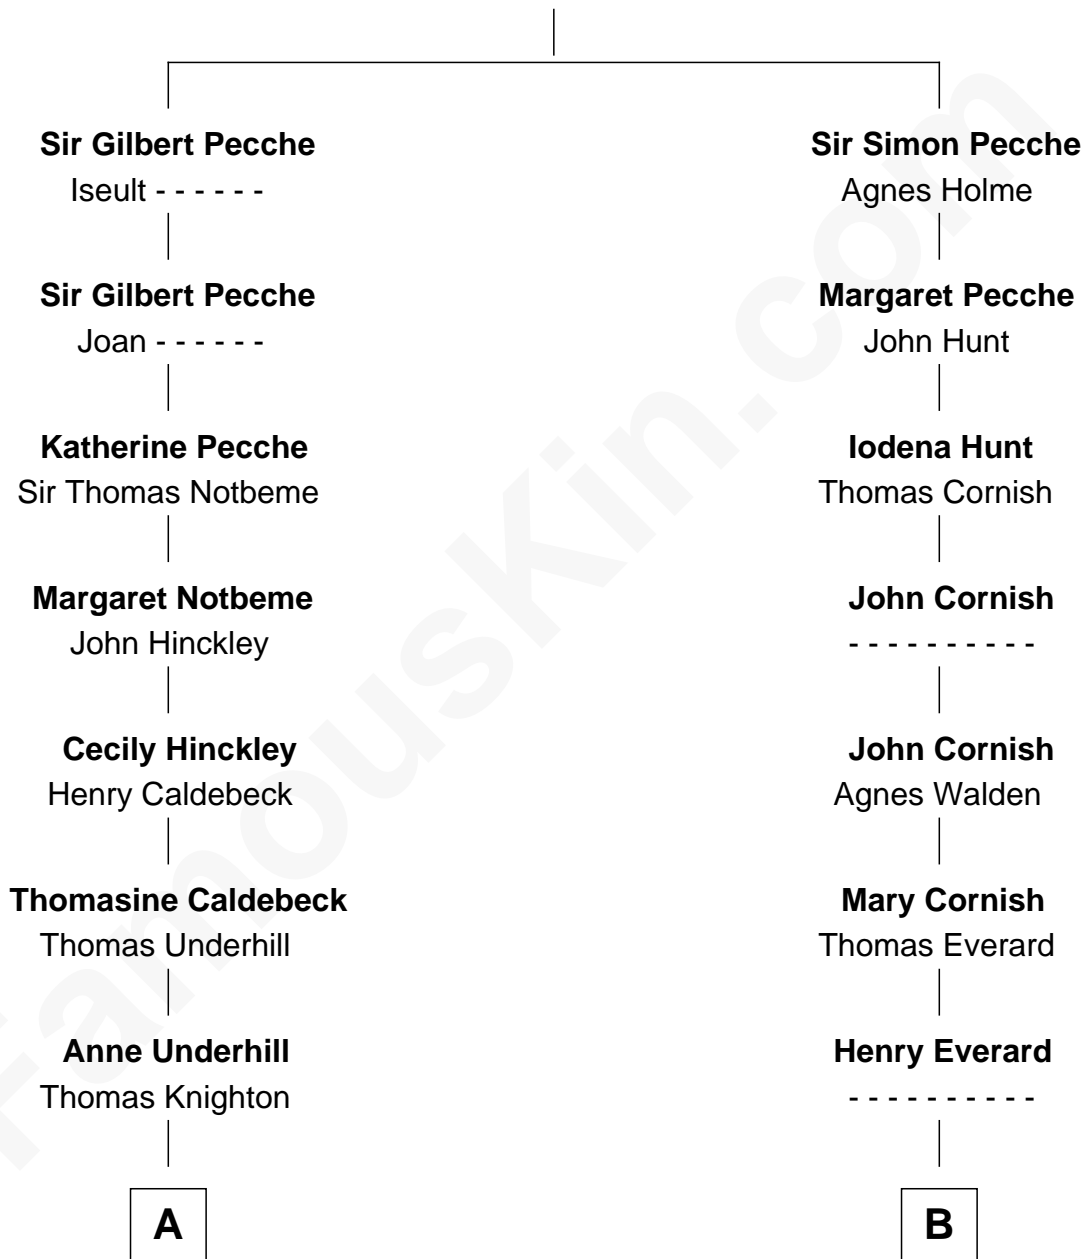

FamousKin.com

Relationship Chart of

Grace Slick

Singer, Songwriter - Jefferson Airplane

20th cousin 1 time removed of

Tim Robbins

TV and Movie Actor

Sir Gilbert Pecche

Joan de Creye

C

Jane Adeline Steele
Abraham Dow

James Osgood Dow
Mary Charlotte Hawkins

Grace Josephine Dow
Arthur Wilford Wing

Ivan Wilford Wing
Virginia Barnett

Grace Slick
Singer, Songwriter - Jefferson Airplane