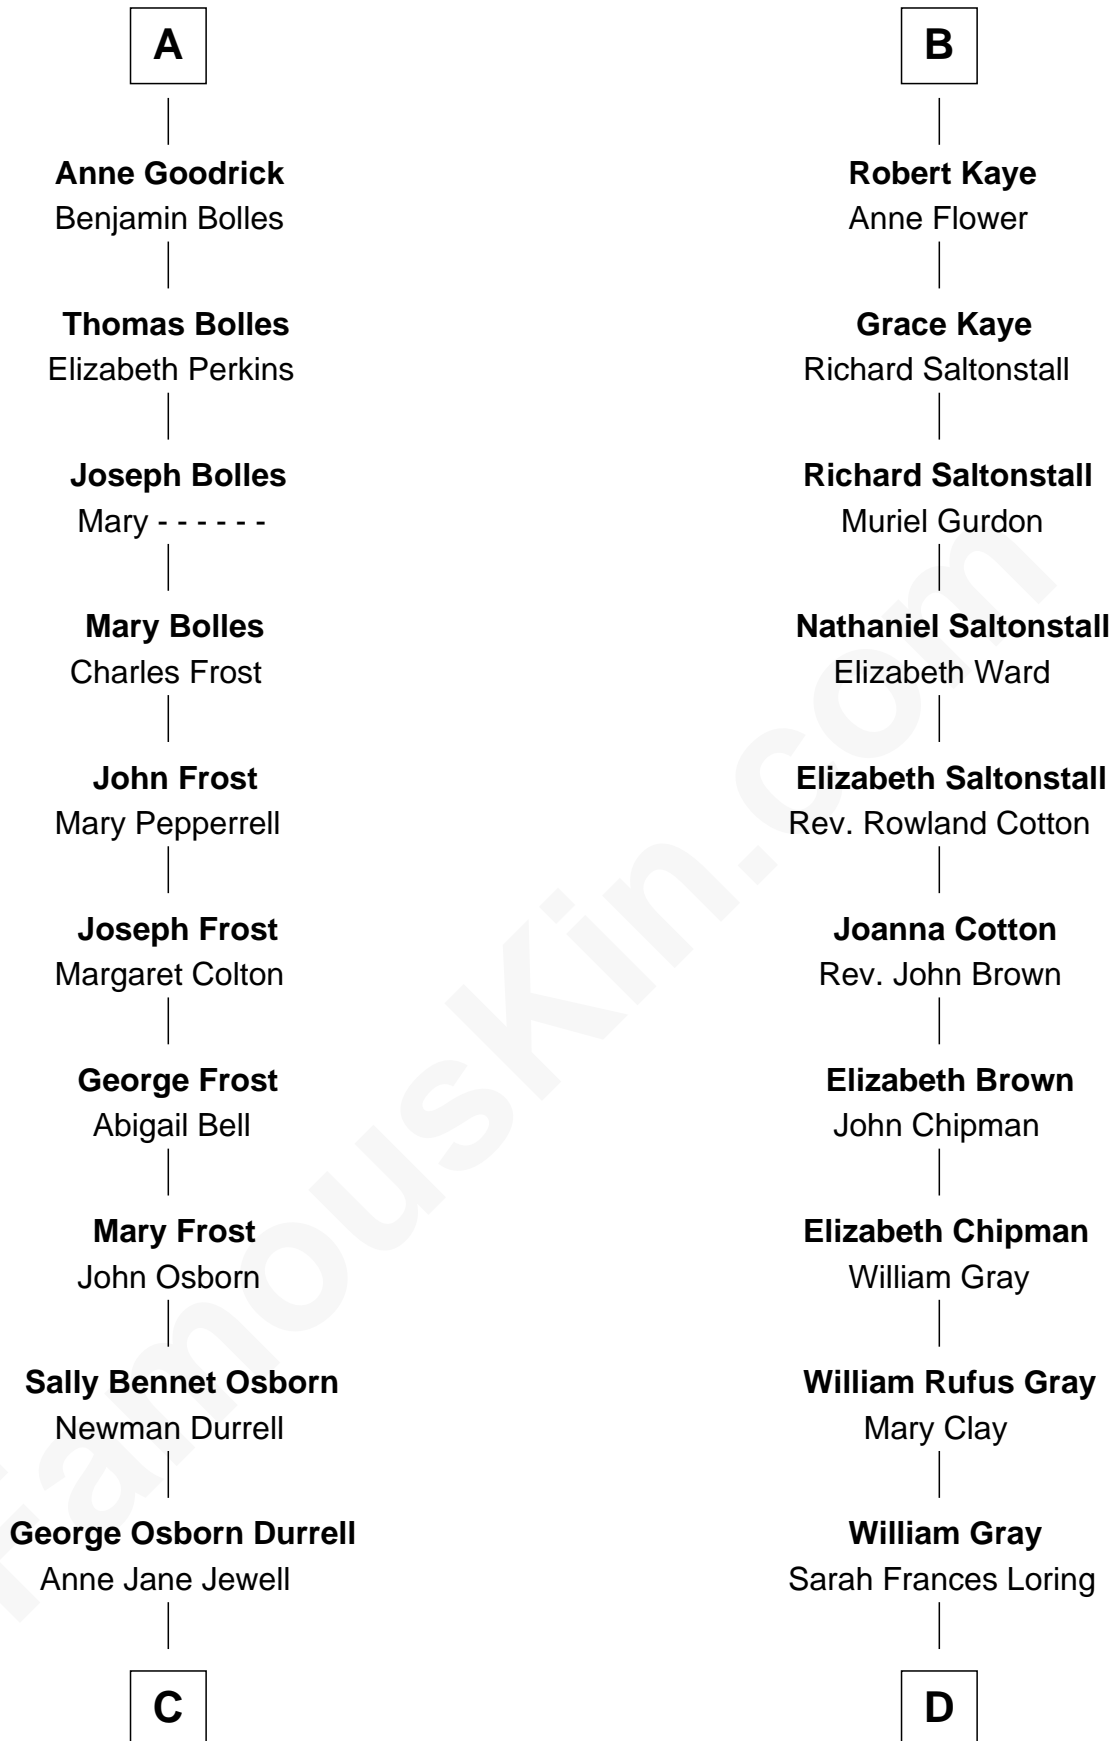

FamousKin.com Relationship Chart of

Lucille Ball

TV Actress - "I Love Lucy"

19th cousin 1 time removed of

Story Musgrave

NASA Astronaut

Sir Roger de Clifford

Maud de Beauchamp

Dorothy Gascoigne

Alice Markenfield

Sir Robert Mauleverer

Dorothy Mauleverer

John Kaye

B

C

Nellie Rebecca Durrell

Jasper Clinton Ball

Henry Durrell Ball

Desiree Evelyn Hunt

Lucille Ball

TV Actress - "I Love Lucy"

D

Edward Gray

Elizabeth Gray Story

Marguerite Gray

John Butler Swann

Marguerite Swann

Percy Musgrave

Story Musgrave

NASA Astronaut

FamousKin.com