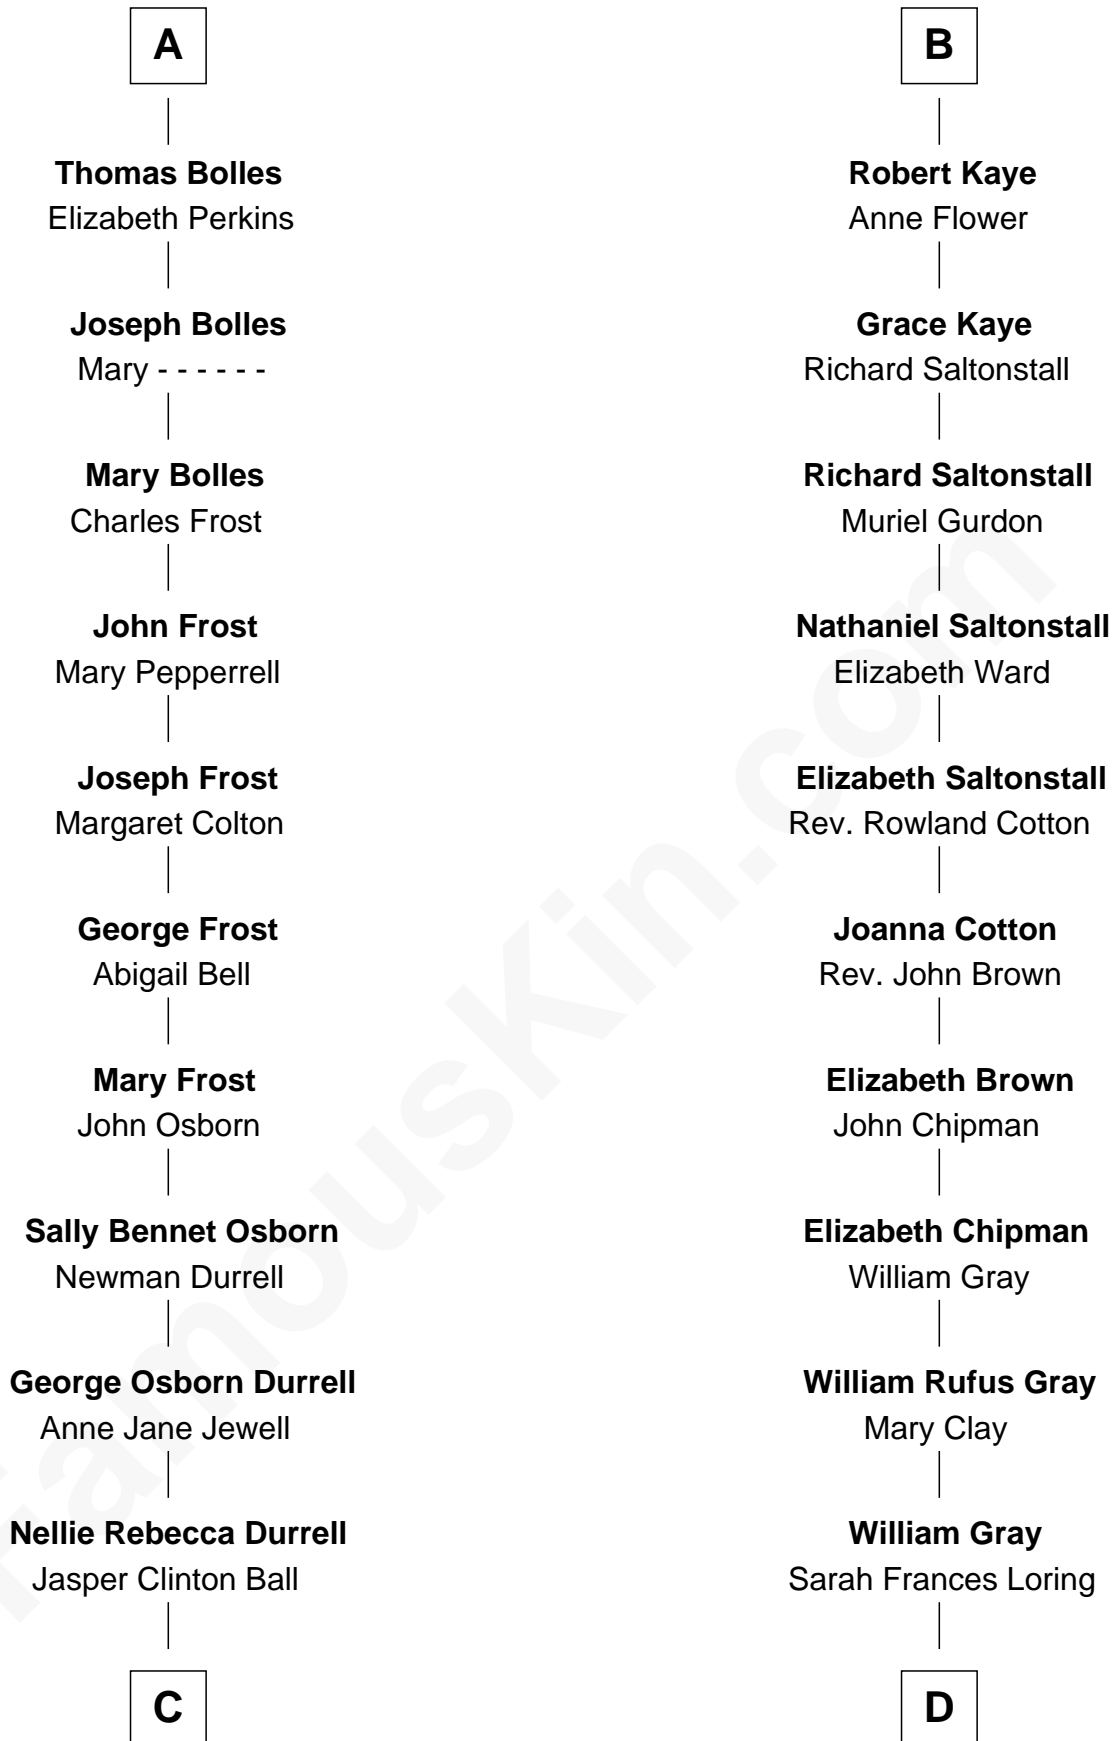

FamousKin.com Relationship Chart of

Lucille Ball

TV Actress - "I Love Lucy"

18th cousin 2 times removed of

Story Musgrave

NASA Astronaut

William Pert

Joan le Scrope

C

Henry Durrell Ball
Desiree Evelyn Hunt

Lucille Ball
TV Actress - "I Love Lucy"

D

Edward Gray
Elizabeth Gray Story

Marguerite Gray
John Butler Swann

Marguerite Swann
Percy Musgrave

Story Musgrave
NASA Astronaut