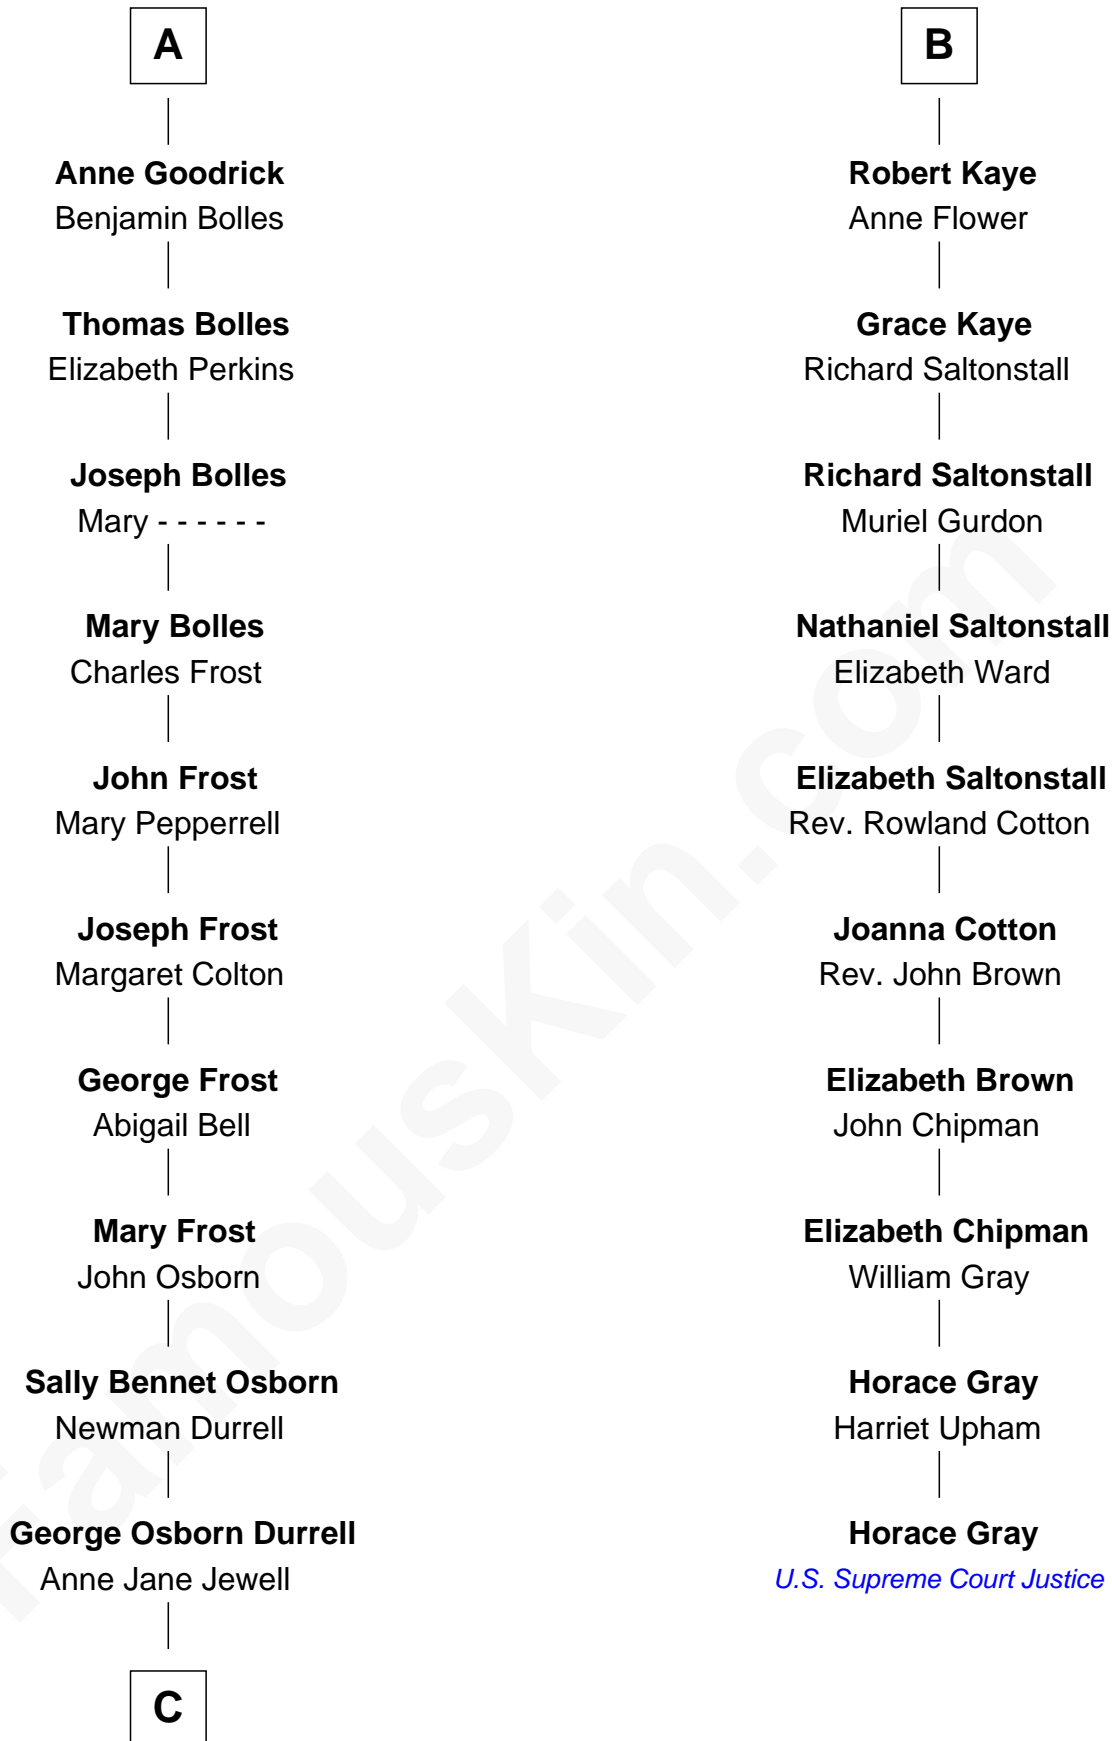

# FamousKin.com Relationship Chart of

**Lucille Ball**

*TV Actress - "I Love Lucy"*

16th cousin 3 times removed of

**Horace Gray**

*U.S. Supreme Court Justice*

**Sir Roger de Clifford**

Maud de Beauchamp

Dorothy Gascoigne

**Alice Markenfield**

Sir Robert Mauleverer

**Dorothy Mauleverer**

John Kaye

**B**

**C**

—  
**Nellie Rebecca Durrell**

Jasper Clinton Ball

—  
**Henry Durrell Ball**

Desiree Evelyn Hunt

—  
**Lucille Ball**

*TV Actress - "I Love Lucy"*

FamousKin.com