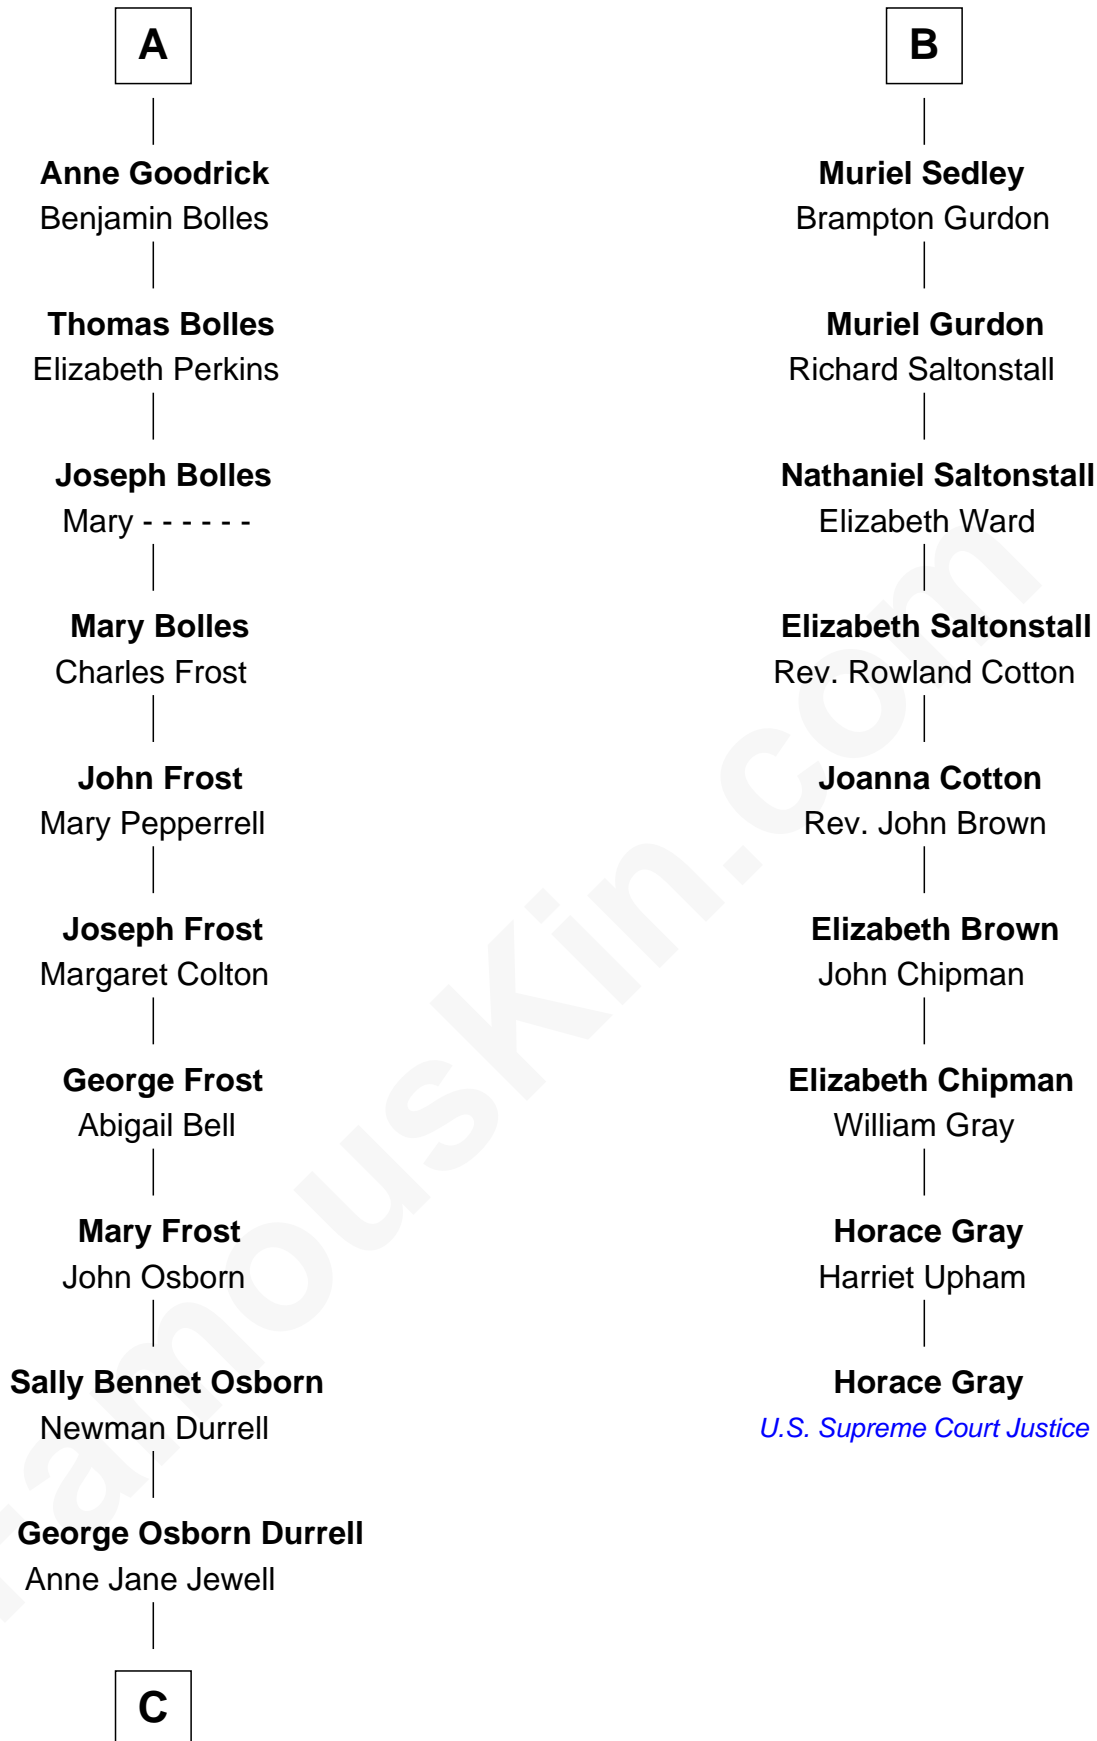

FamousKin.com

Relationship Chart of

Lucille Ball

TV Actress - "I Love Lucy"

15th cousin 4 times removed of

Horace Gray

U.S. Supreme Court Justice

C

—
Nellie Rebecca Durrell

Jasper Clinton Ball

—
Henry Durrell Ball

Desiree Evelyn Hunt

—
Lucille Ball

TV Actress - "I Love Lucy"

FamousKin.com