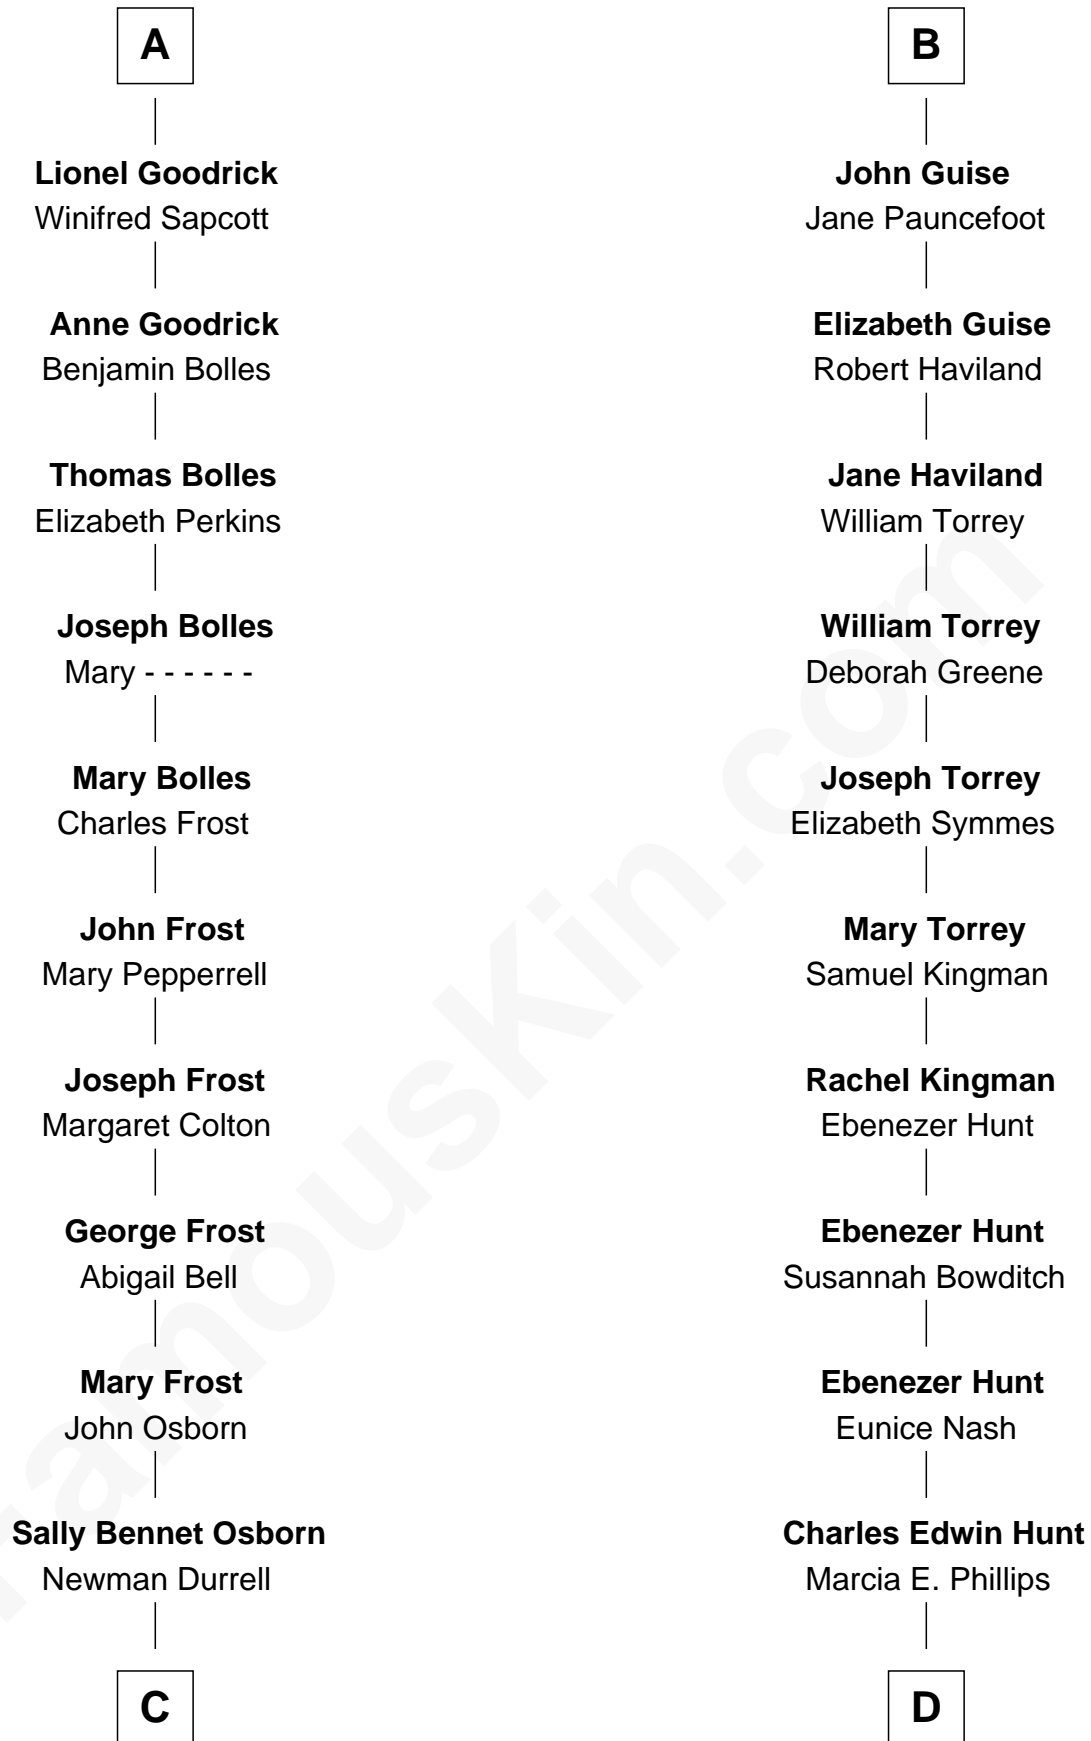

FamousKin.com Relationship Chart of

Lucille Ball

TV Actress - "I Love Lucy"

20th cousin of

Linda Hunt

TV and Movie Actress

C

George Osborn Durrell

Anne Jane Jewell

Nellie Rebecca Durrell

Jasper Clinton Ball

Henry Durrell Ball

Desiree Evelyn Hunt

Lucille Ball

TV Actress - "I Love Lucy"

D