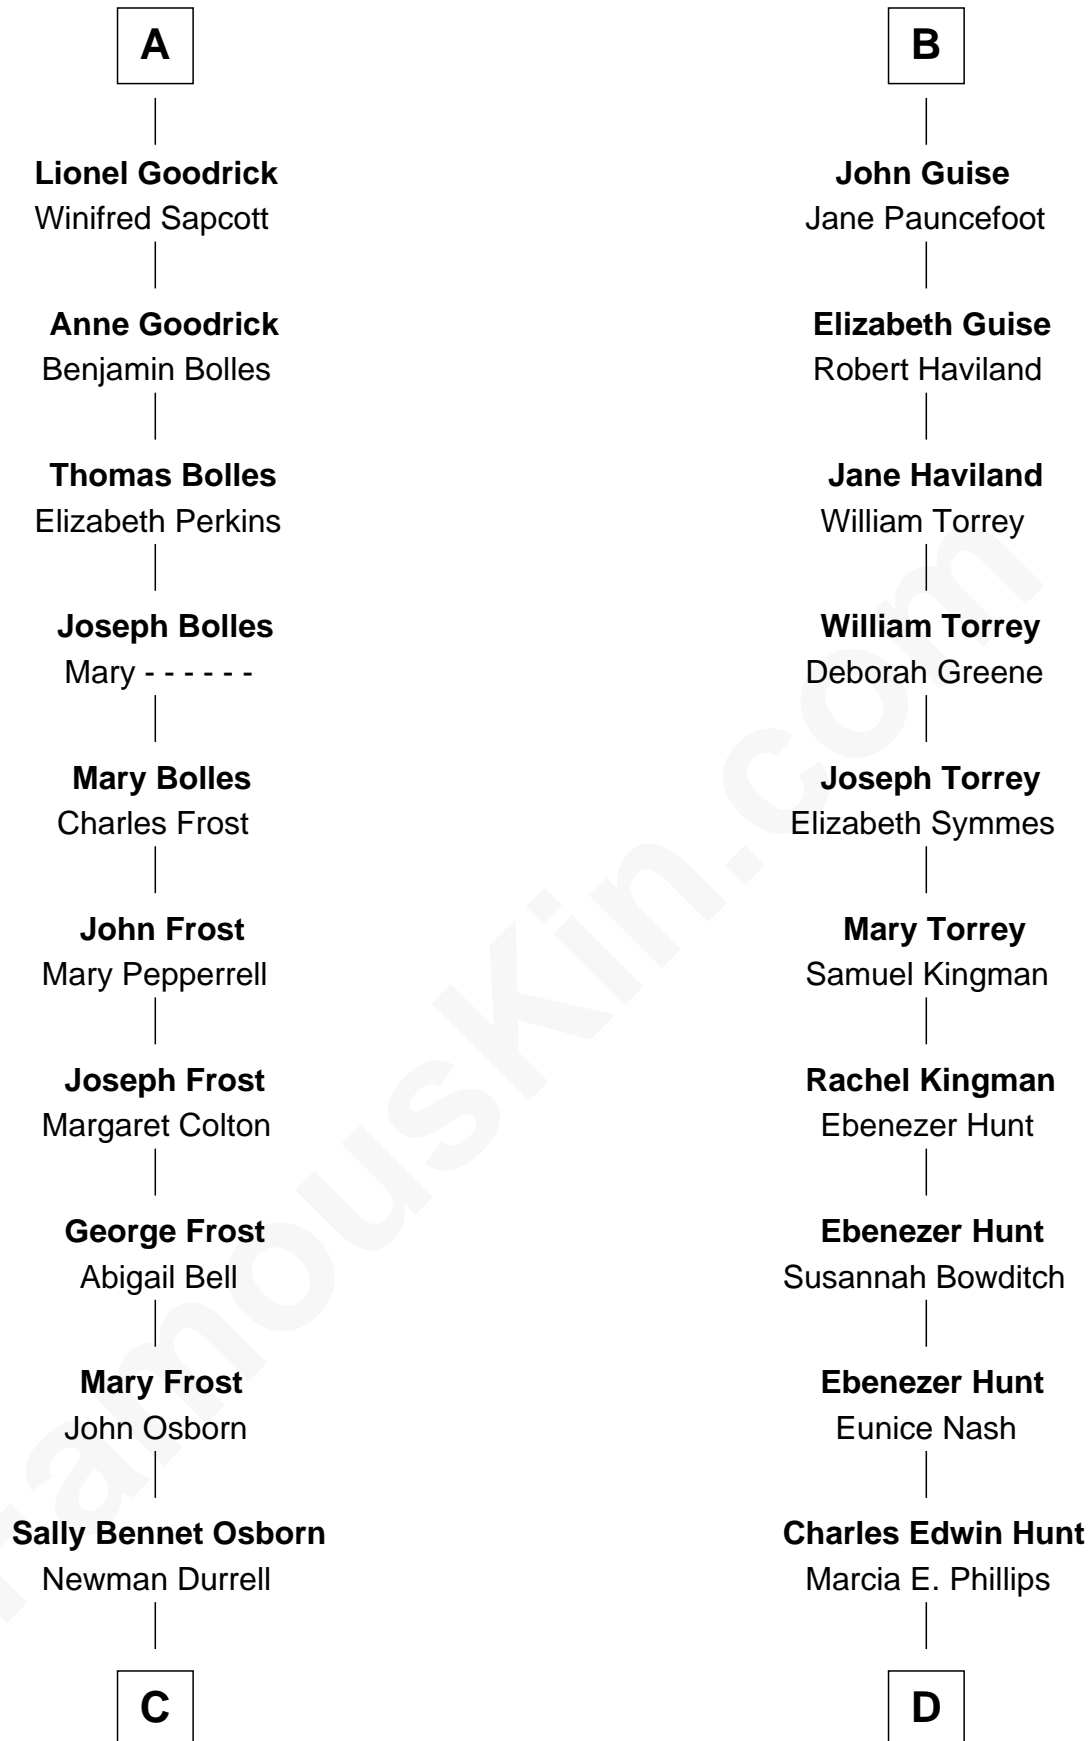

FamousKin.com Relationship Chart of

Lucille Ball

TV Actress - "I Love Lucy"

20th cousin of

Linda Hunt

TV and Movie Actress

Sir Henry de Percy

Idoine de Clifford

A

Maude de Percy
Sir John de Neville

Sir Ralph Neville
Joan Beaufort

Eleanor Neville
Sir Henry Percy

Katherine Percy
Sir Edmund Grey

Anne Grey
Sir John Grey

Probable

Tacy Grey
John Guise

William Guise
Mary Rotsey

B

C

George Osborn Durrell

Anne Jane Jewell

Nellie Rebecca Durrell

Jasper Clinton Ball

Henry Durrell Ball