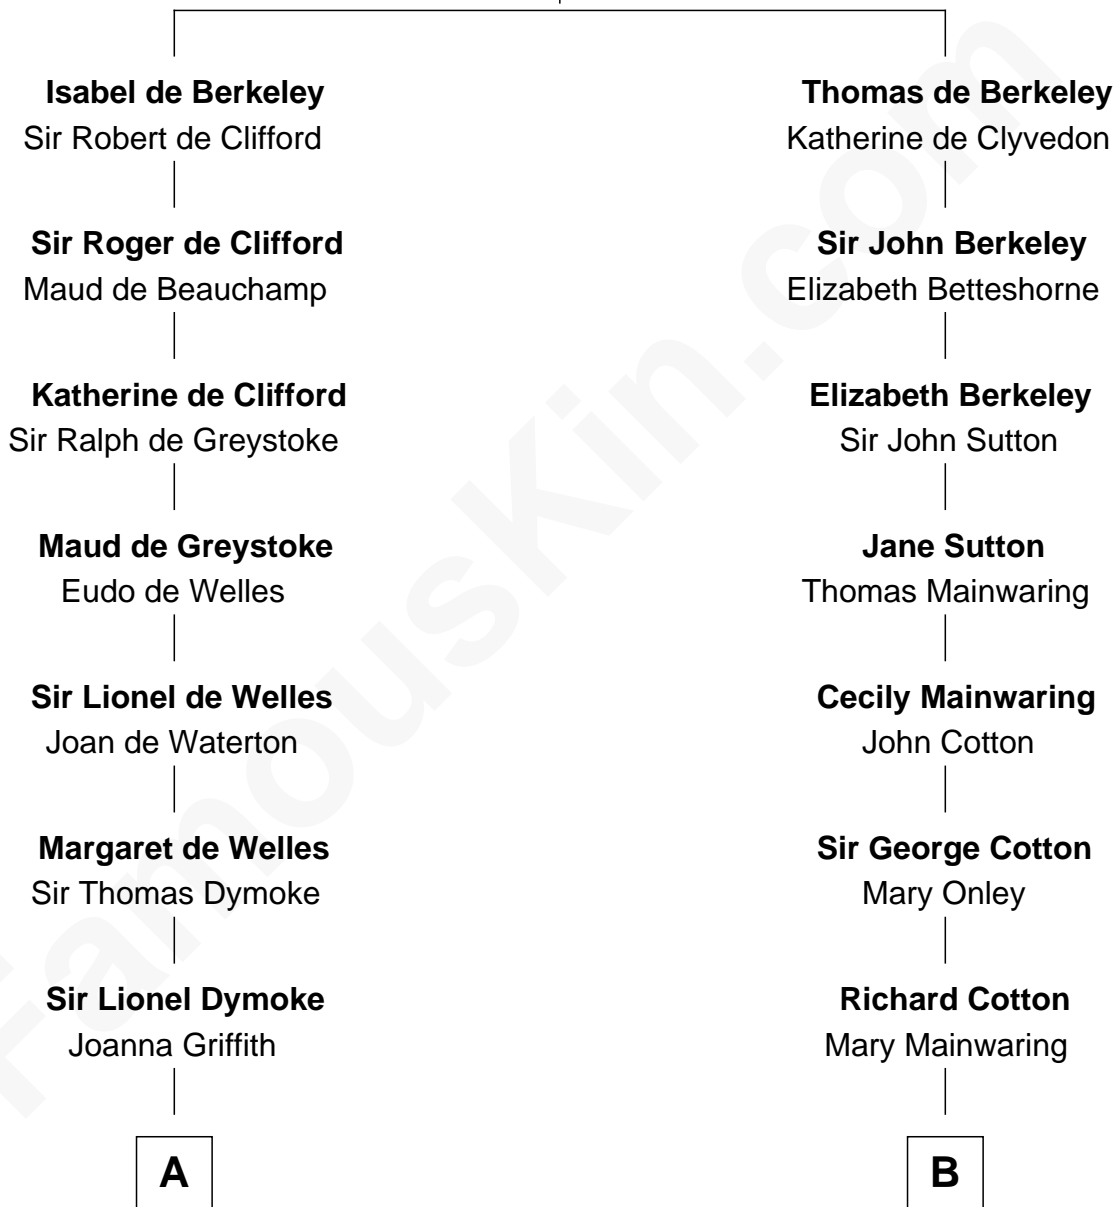

# FamousKin.com Relationship Chart of

**Lucille Ball**

*TV Actress - "I Love Lucy"*

17th cousin 4 times removed of

**Lizzie Borden**

*Accused Murderess*

**Sir Maurice de Berkeley**

Eve la Zouche

**C**

—  
**Sally Bennet Osborn**

Newman Durrell

—  
**George Osborn Durrell**

Anne Jane Jewell

—  
**Nellie Rebecca Durrell**

Jasper Clinton Ball

—  
**Henry Durrell Ball**

Desiree Evelyn Hunt

—  
**Lucille Ball**

*TV Actress - "I Love Lucy"*

FamousKin.com