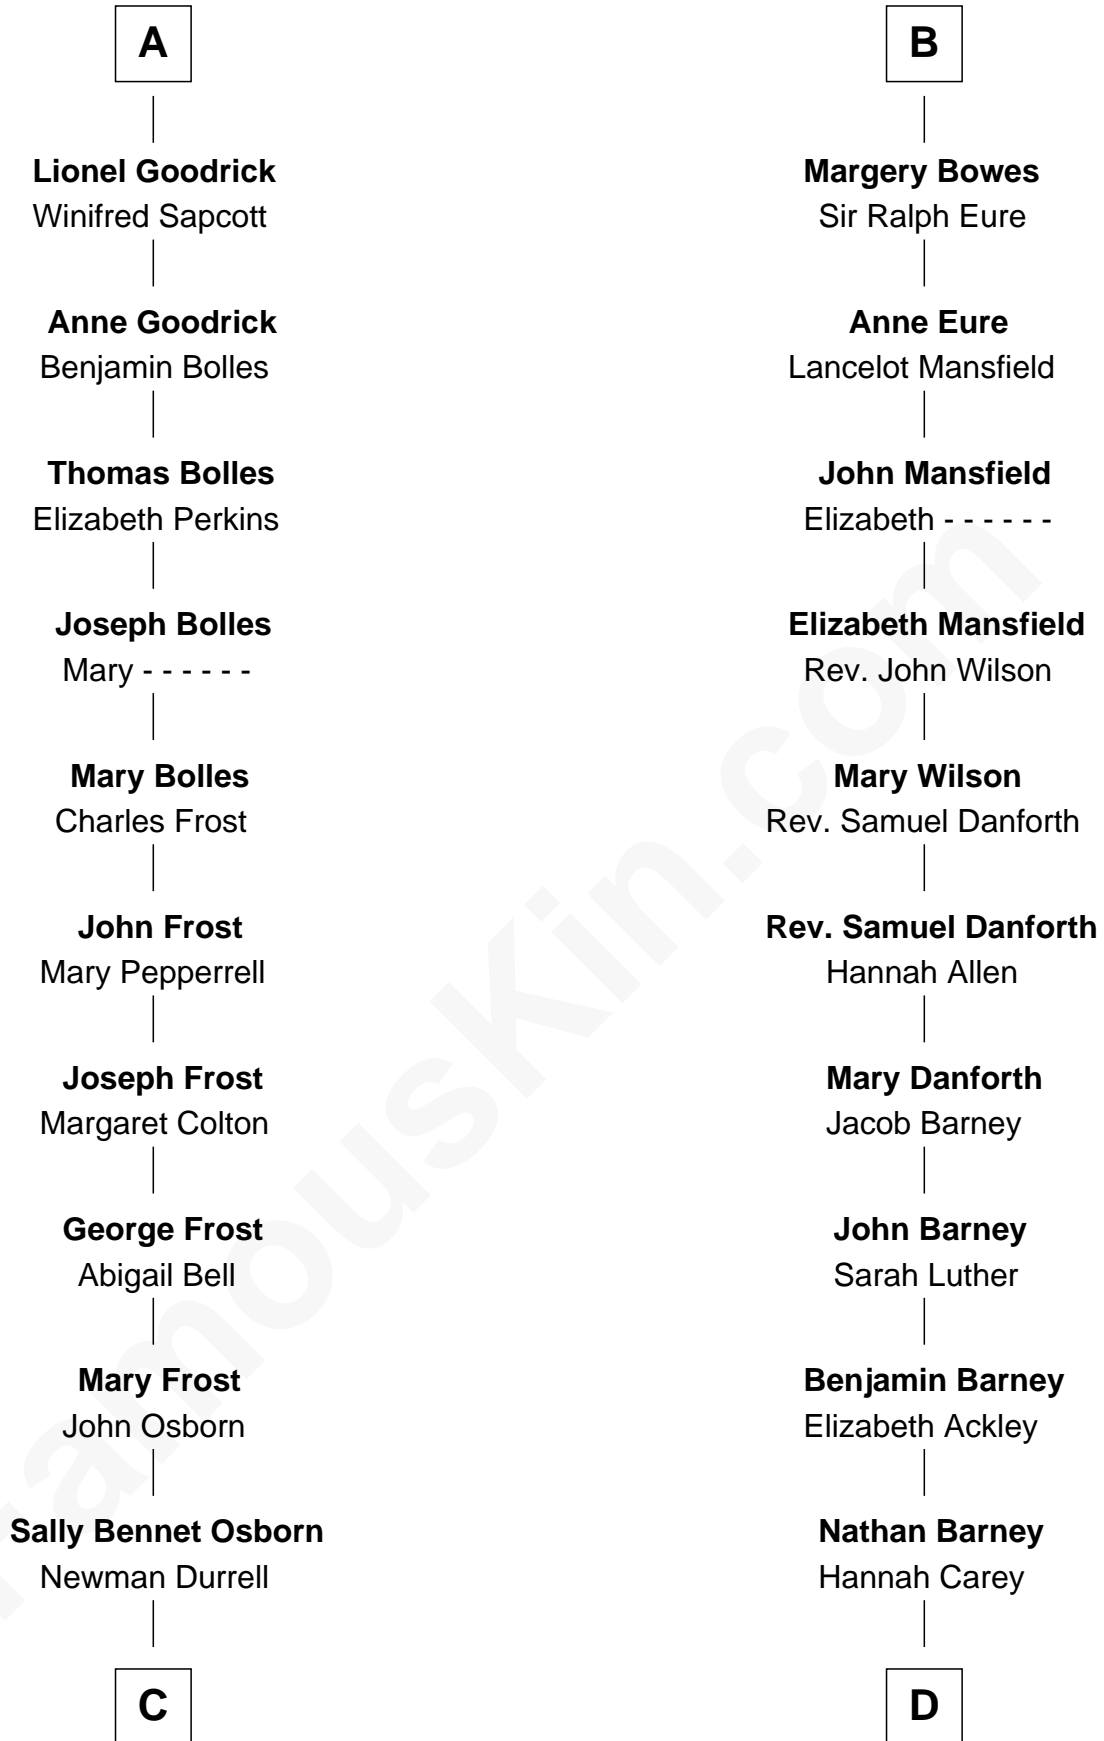

FamousKin.com Relationship Chart of

Lucille Ball

TV Actress - "I Love Lucy"

20th cousin of

Elizabeth Montgomery

TV Actress - "Bewitched"

Sir Geoffrey le Scrope

Ivetta de Ros

C

George Osborn Durrell

Anne Jane Jewell

Nellie Rebecca Durrell

Jasper Clinton Ball

Henry Durrell Ball

Desiree Evelyn Hunt

Lucille Ball

TV Actress - "I Love Lucy"

D

Nathan Barney

Mary A. Deverell

Mary Weed Barney

Henry Montgomery

Henry Montgomery

Elizabeth Bryan Allen