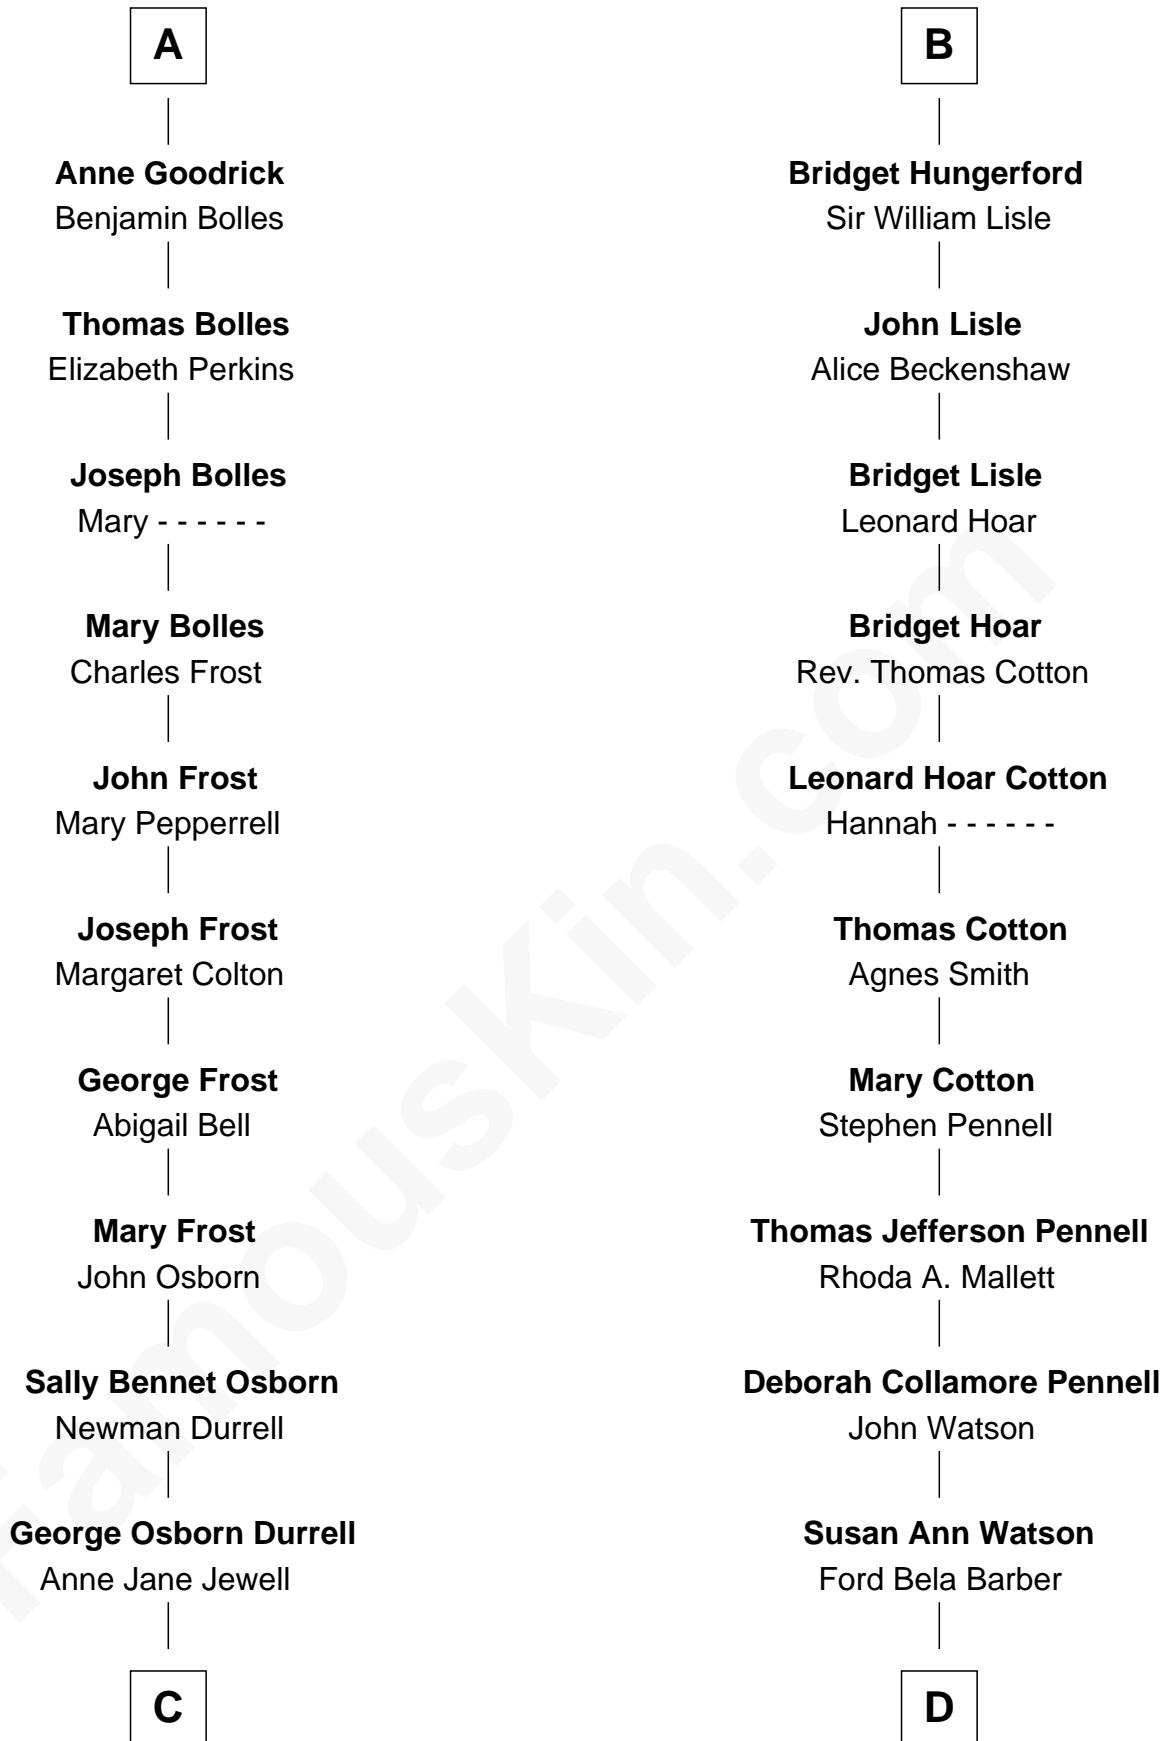

FamousKin.com Relationship Chart of

Lucille Ball

TV Actress - "I Love Lucy"

19th cousin of

Warren Buffett

Chairman & CEO, Berkshire Hathaway

C

Nellie Rebecca Durrell

Jasper Clinton Ball

Henry Durrell Ball

Desiree Evelyn Hunt

Lucille Ball

TV Actress - "I Love Lucy"

D

Stella Frances Barber

John Ammon Stahl