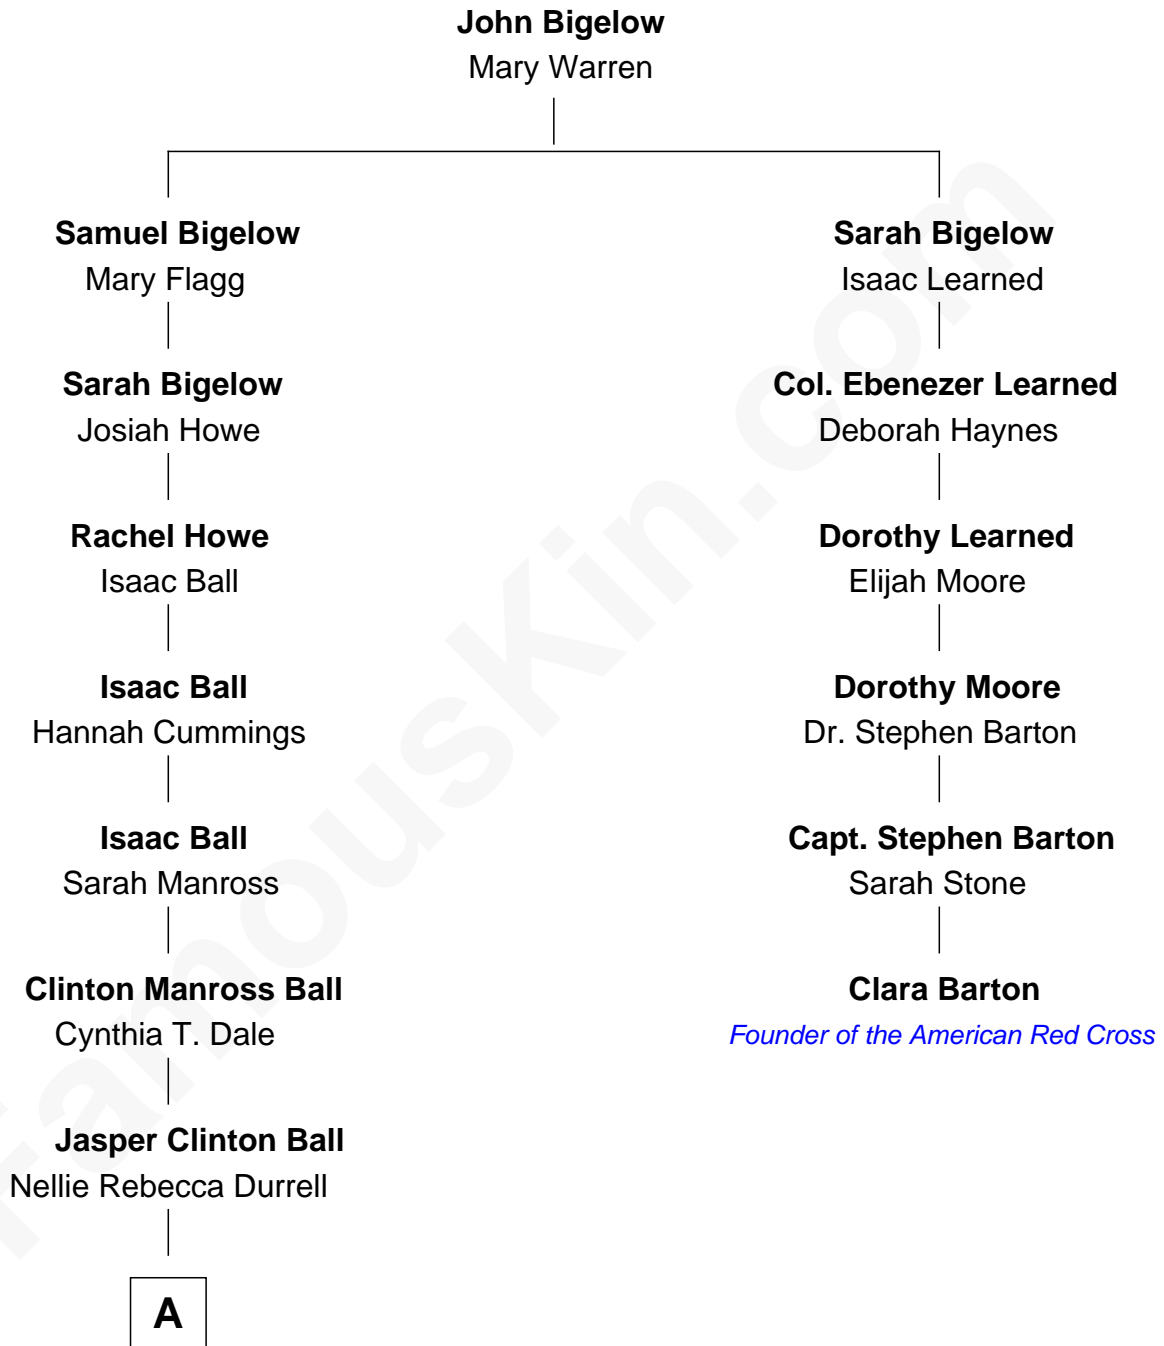

# FamousKin.com Relationship Chart of

**Lucille Ball**

*TV Actress - "I Love Lucy"*

5th cousin 3 times removed of

**Clara Barton**

*Founder of the American Red Cross*

**A**

Henry Durrell Ball  
Desiree Evelyn Hunt

Lucille Ball  
*TV Actress - "I Love Lucy"*

FamousKin.com