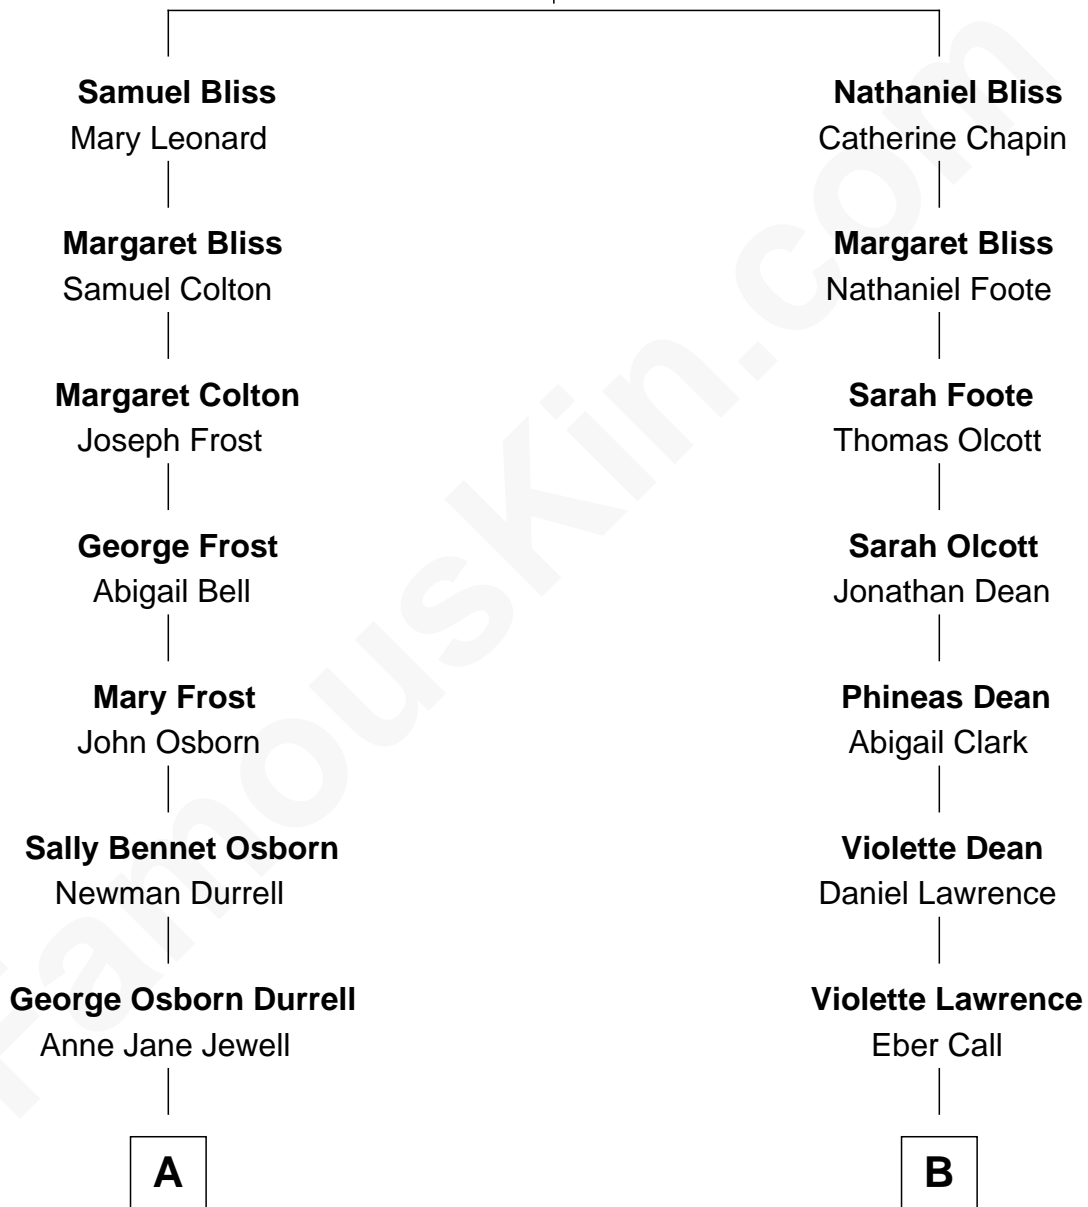

FamousKin.com Relationship Chart of

Lucille Ball

TV Actress - "I Love Lucy"

9th cousin of

Walt Disney

Co-Founder of The Walt Disney Company

Thomas Bliss
Margaret Hulins

A

Nellie Rebecca Durrell

Jasper Clinton Ball

Henry Durrell Ball

Desiree Evelyn Hunt

Lucille Ball

TV Actress - "I Love Lucy"

B

Charles Call