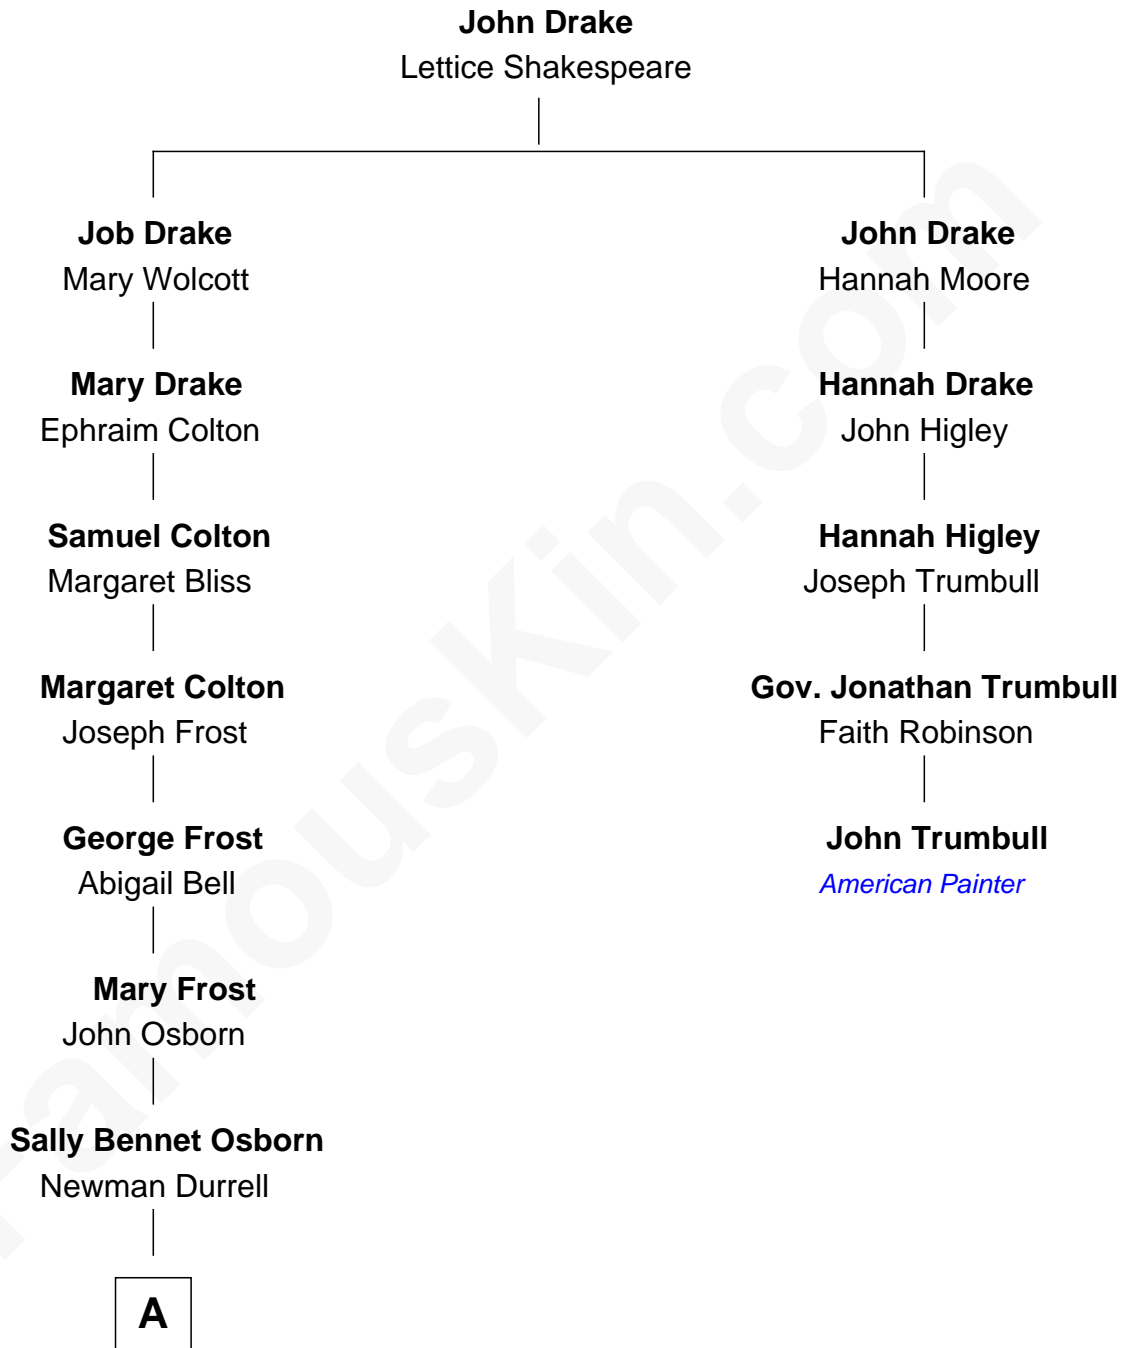

FamousKin.com

Relationship Chart of

Lucille Ball

TV Actress - "I Love Lucy"

4th cousin 6 times removed of

John Trumbull
American Painter

A

George Osborn Durrell

Anne Jane Jewell

Nellie Rebecca Durrell

Jasper Clinton Ball

Henry Durrell Ball

Desiree Evelyn Hunt

Lucille Ball

TV Actress - "I Love Lucy"

FamousKin.com