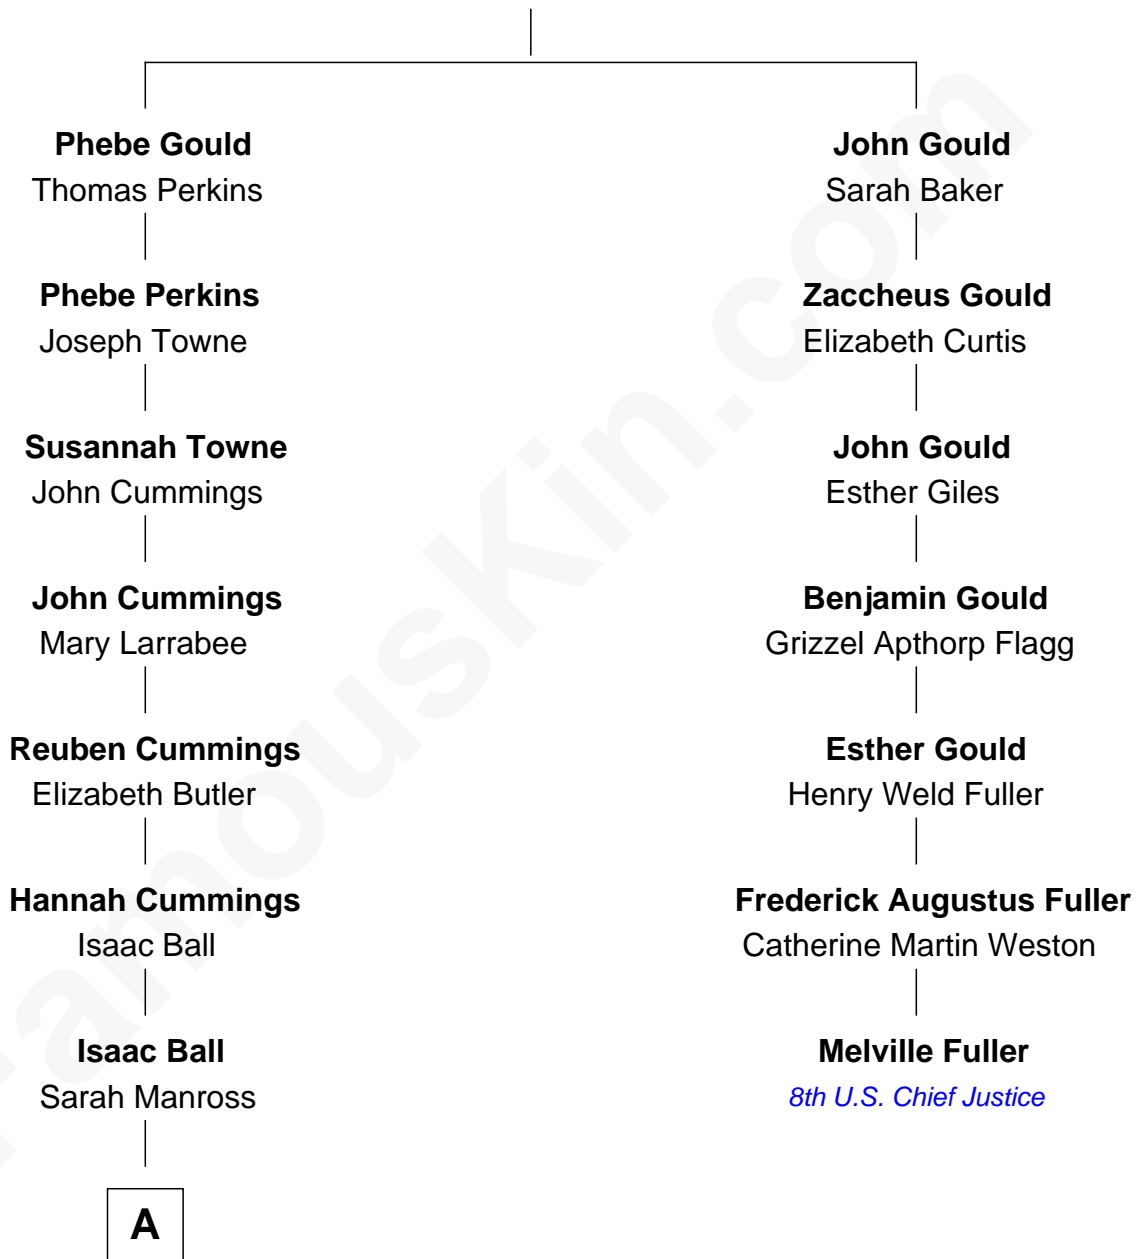

FamousKin.com Relationship Chart of

Lucille Ball

TV Actress - "I Love Lucy"

6th cousin 4 times removed of

Melville Fuller

8th Chief Justice of the U.S. Supreme Court

Zaccheus Gould

Phebe Deacon

A

—
Clinton Manross Ball

Cynthia T. Dale

—
Jasper Clinton Ball

Nellie Rebecca Durrell

—
Henry Durrell Ball

Desiree Evelyn Hunt

—
Lucille Ball

TV Actress - "I Love Lucy"

FamousKin.com