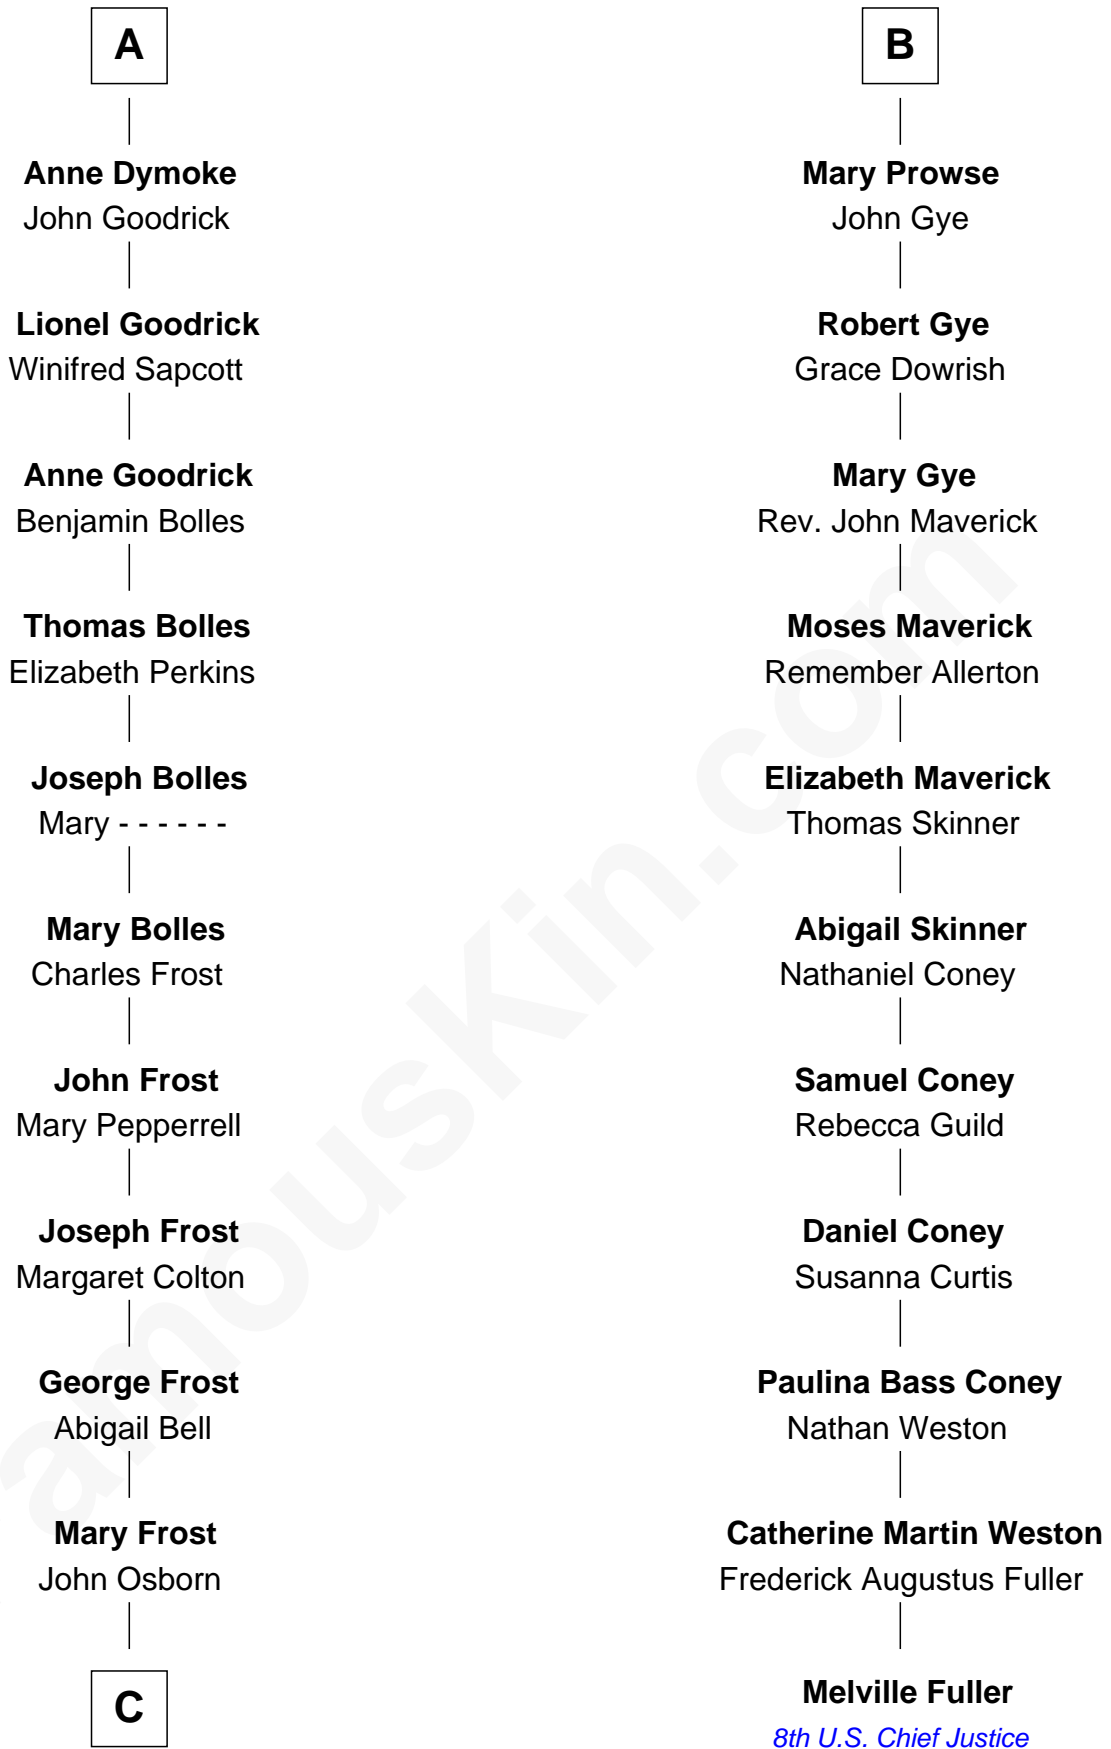

## Relationship Chart of

### Lucille Ball

TV Actress - "I Love Lucy"

17th cousin 4 times removed of

### Melville Fuller

8th Chief Justice of the U.S. Supreme Court

**Sir Maurice de Berkeley**

Eve la Zouche

**C**

—  
**Sally Bennet Osborn**

Newman Durrell

—  
**George Osborn Durrell**

Anne Jane Jewell

—  
**Nellie Rebecca Durrell**

Jasper Clinton Ball

—  
**Henry Durrell Ball**

Desiree Evelyn Hunt

—  
**Lucille Ball**

*TV Actress - "I Love Lucy"*

FamousKin.com