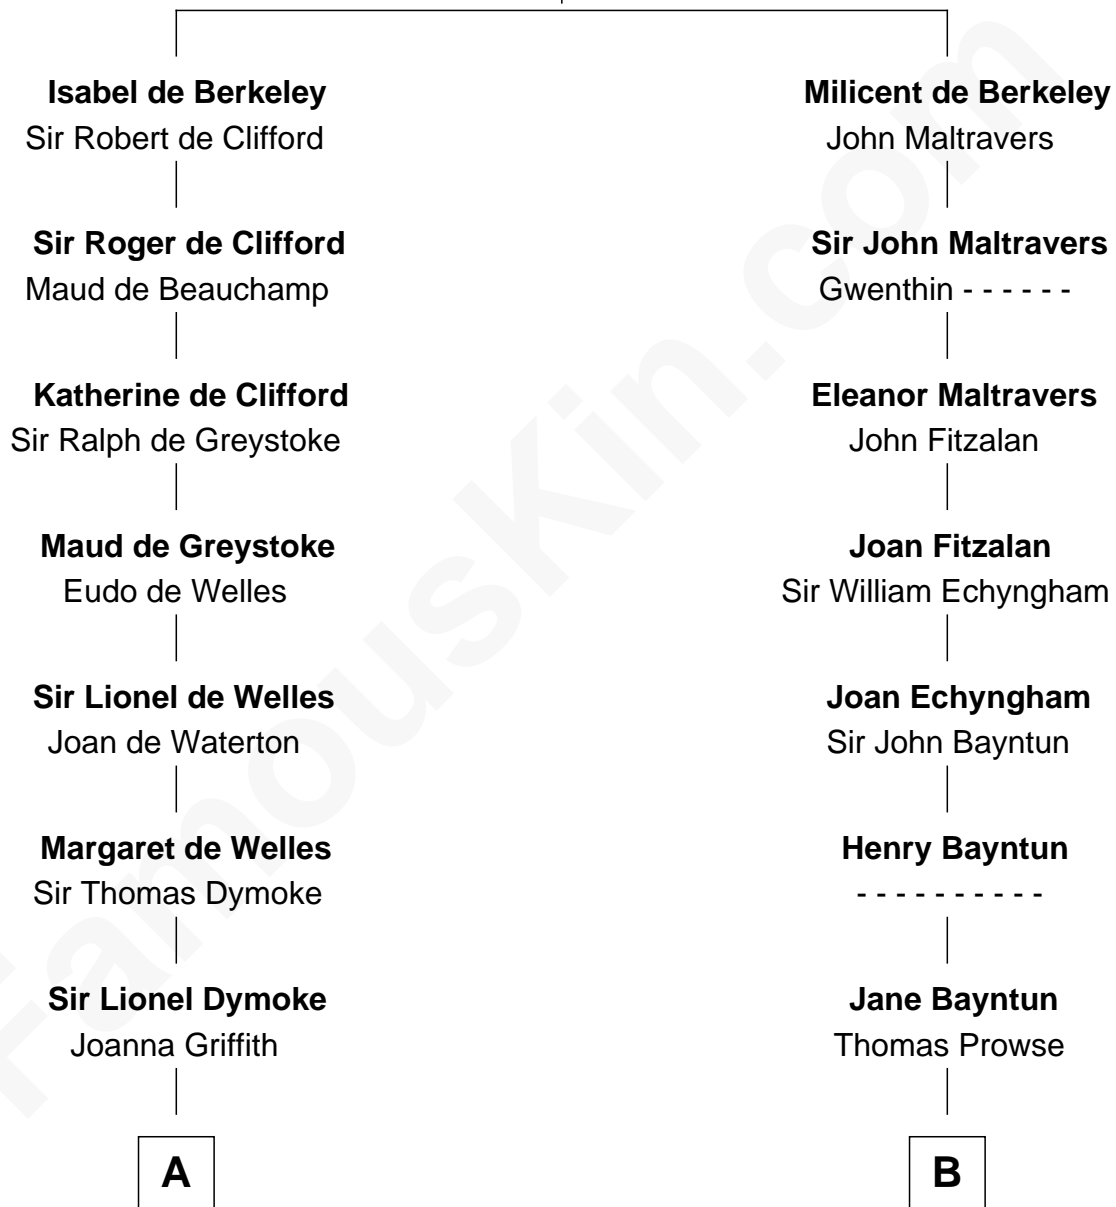

## Relationship Chart of

### Lucille Ball

TV Actress - "I Love Lucy"

17th cousin 4 times removed of

### Melville Fuller

8th Chief Justice of the U.S. Supreme Court

**Sir Maurice de Berkeley**

Eve la Zouche

**C**

—  
**Sally Bennet Osborn**

Newman Durrell

—  
**George Osborn Durrell**

Anne Jane Jewell

—  
**Nellie Rebecca Durrell**

Jasper Clinton Ball

—  
**Henry Durrell Ball**

Desiree Evelyn Hunt

—  
**Lucille Ball**

*TV Actress - "I Love Lucy"*

FamousKin.com