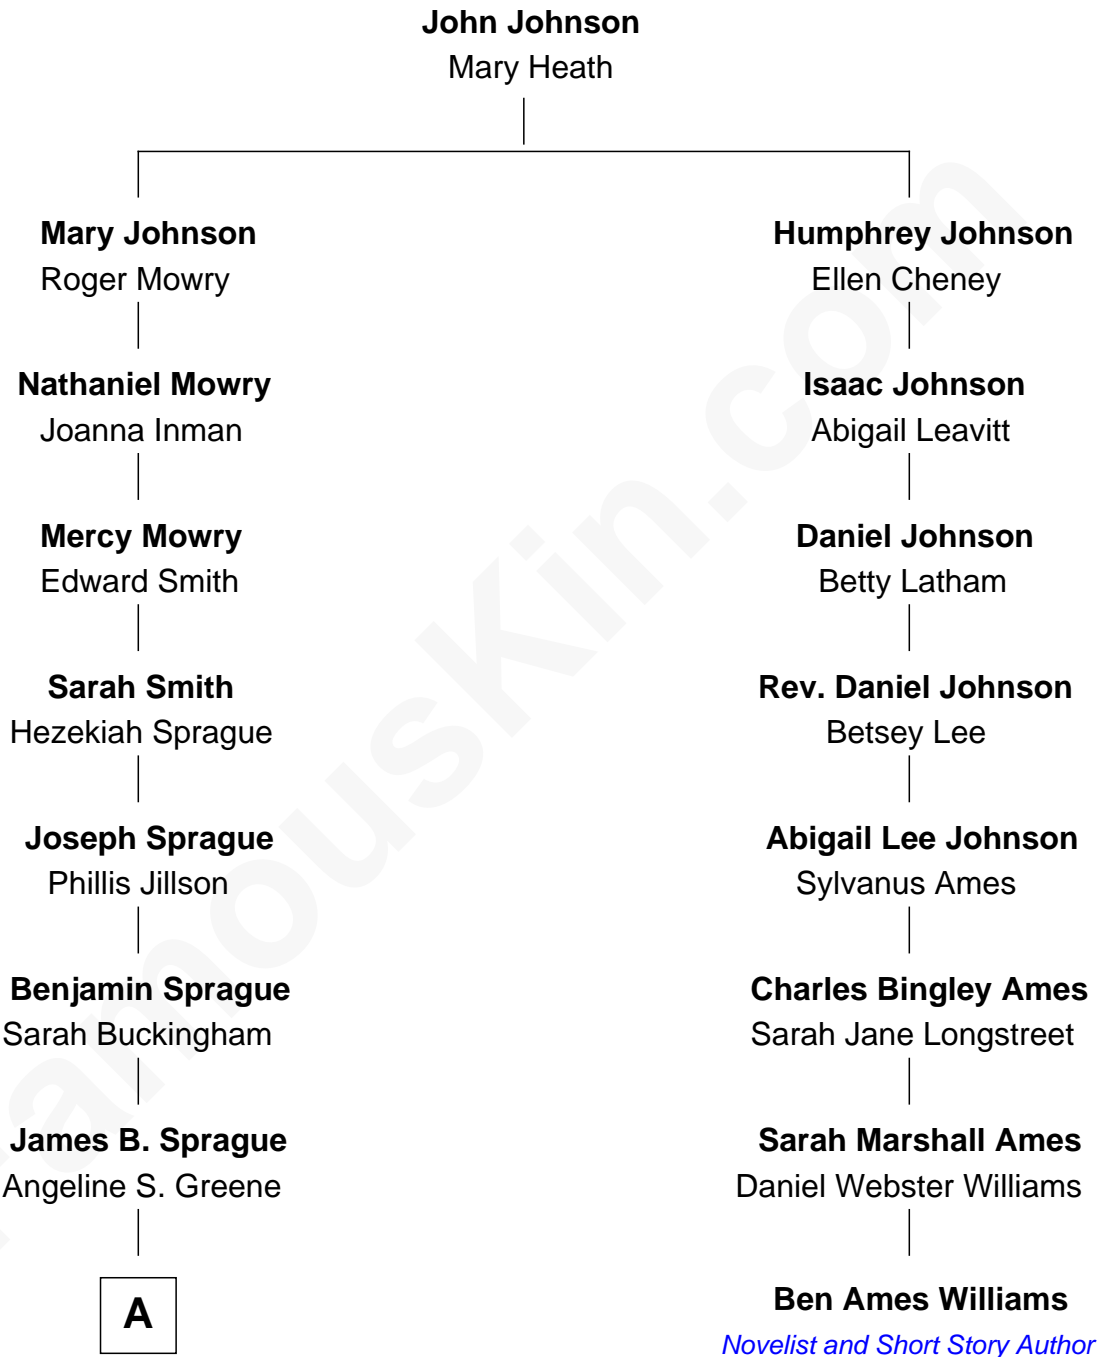

## Relationship Chart of

### Lucille Ball

TV Actress - "I Love Lucy"

7th cousin 3 times removed of

**Ben Ames Williams**

Novelist and Short Story Author

**A**

**Helen Sabina Sprague**

William C Orcutt

**Flora Belle Orcutt**

Frederick Charles Hunt

**Desiree Evelyn Hunt**

Henry Durrell Ball

**Lucille Ball**

*TV Actress - "I Love Lucy"*